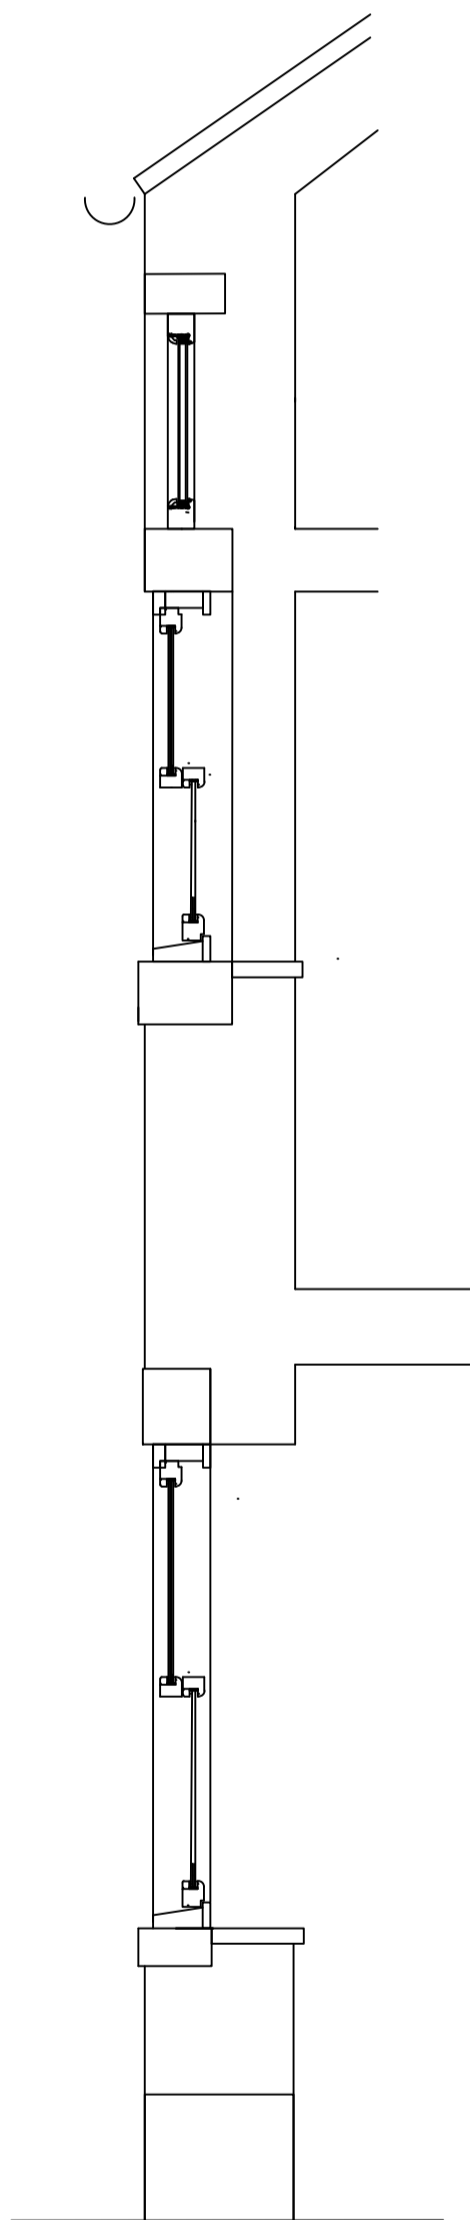

indicative
partywall
line

indicative
partywall
line

Section through the front wall

Front Elevation showing new windows

Proposed Windows for the front of
18 Church Street, Ribchester

Drawing no 01
Scale 1:20 (at A2)
Drawn AMV
Date July 2024