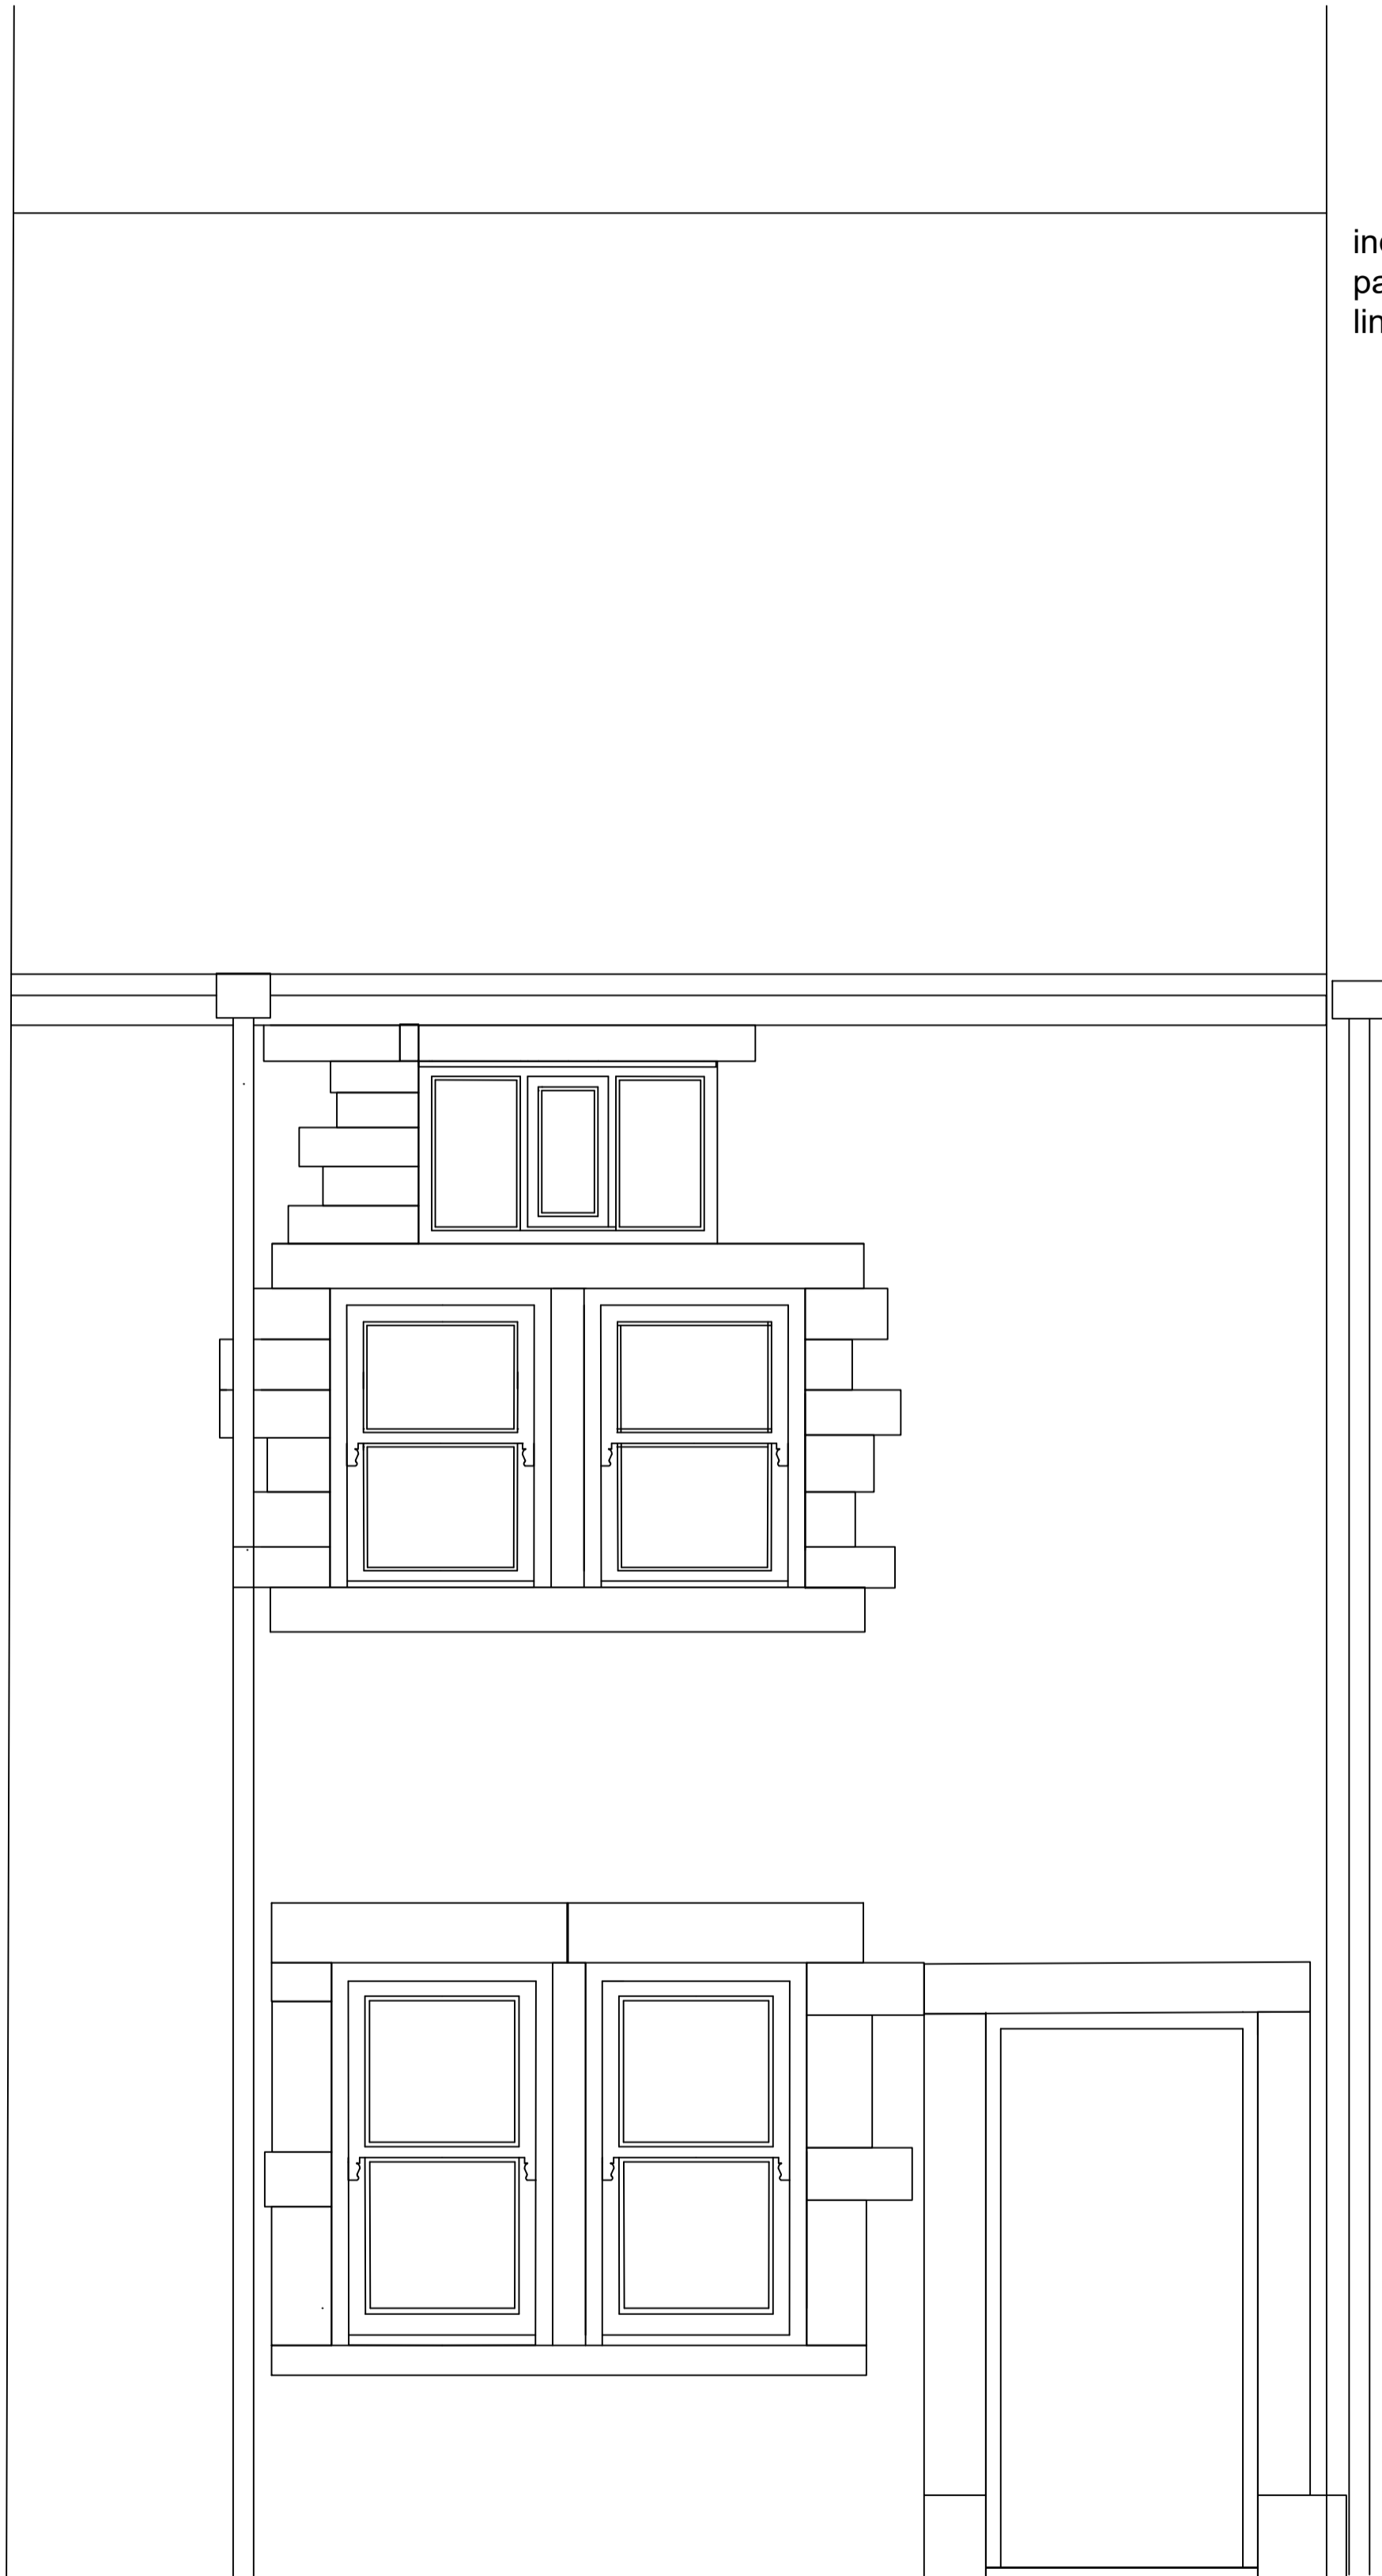

indicative
partywall
line

indicative
partywall
line

Section through the front wall

Front Elevation showing new windows

Proposed Windows for the front of
18 Church Street, Ribchester

Drawing no 01
Scale 1:20 (at A2)
Drawn AMV
Date July 2024