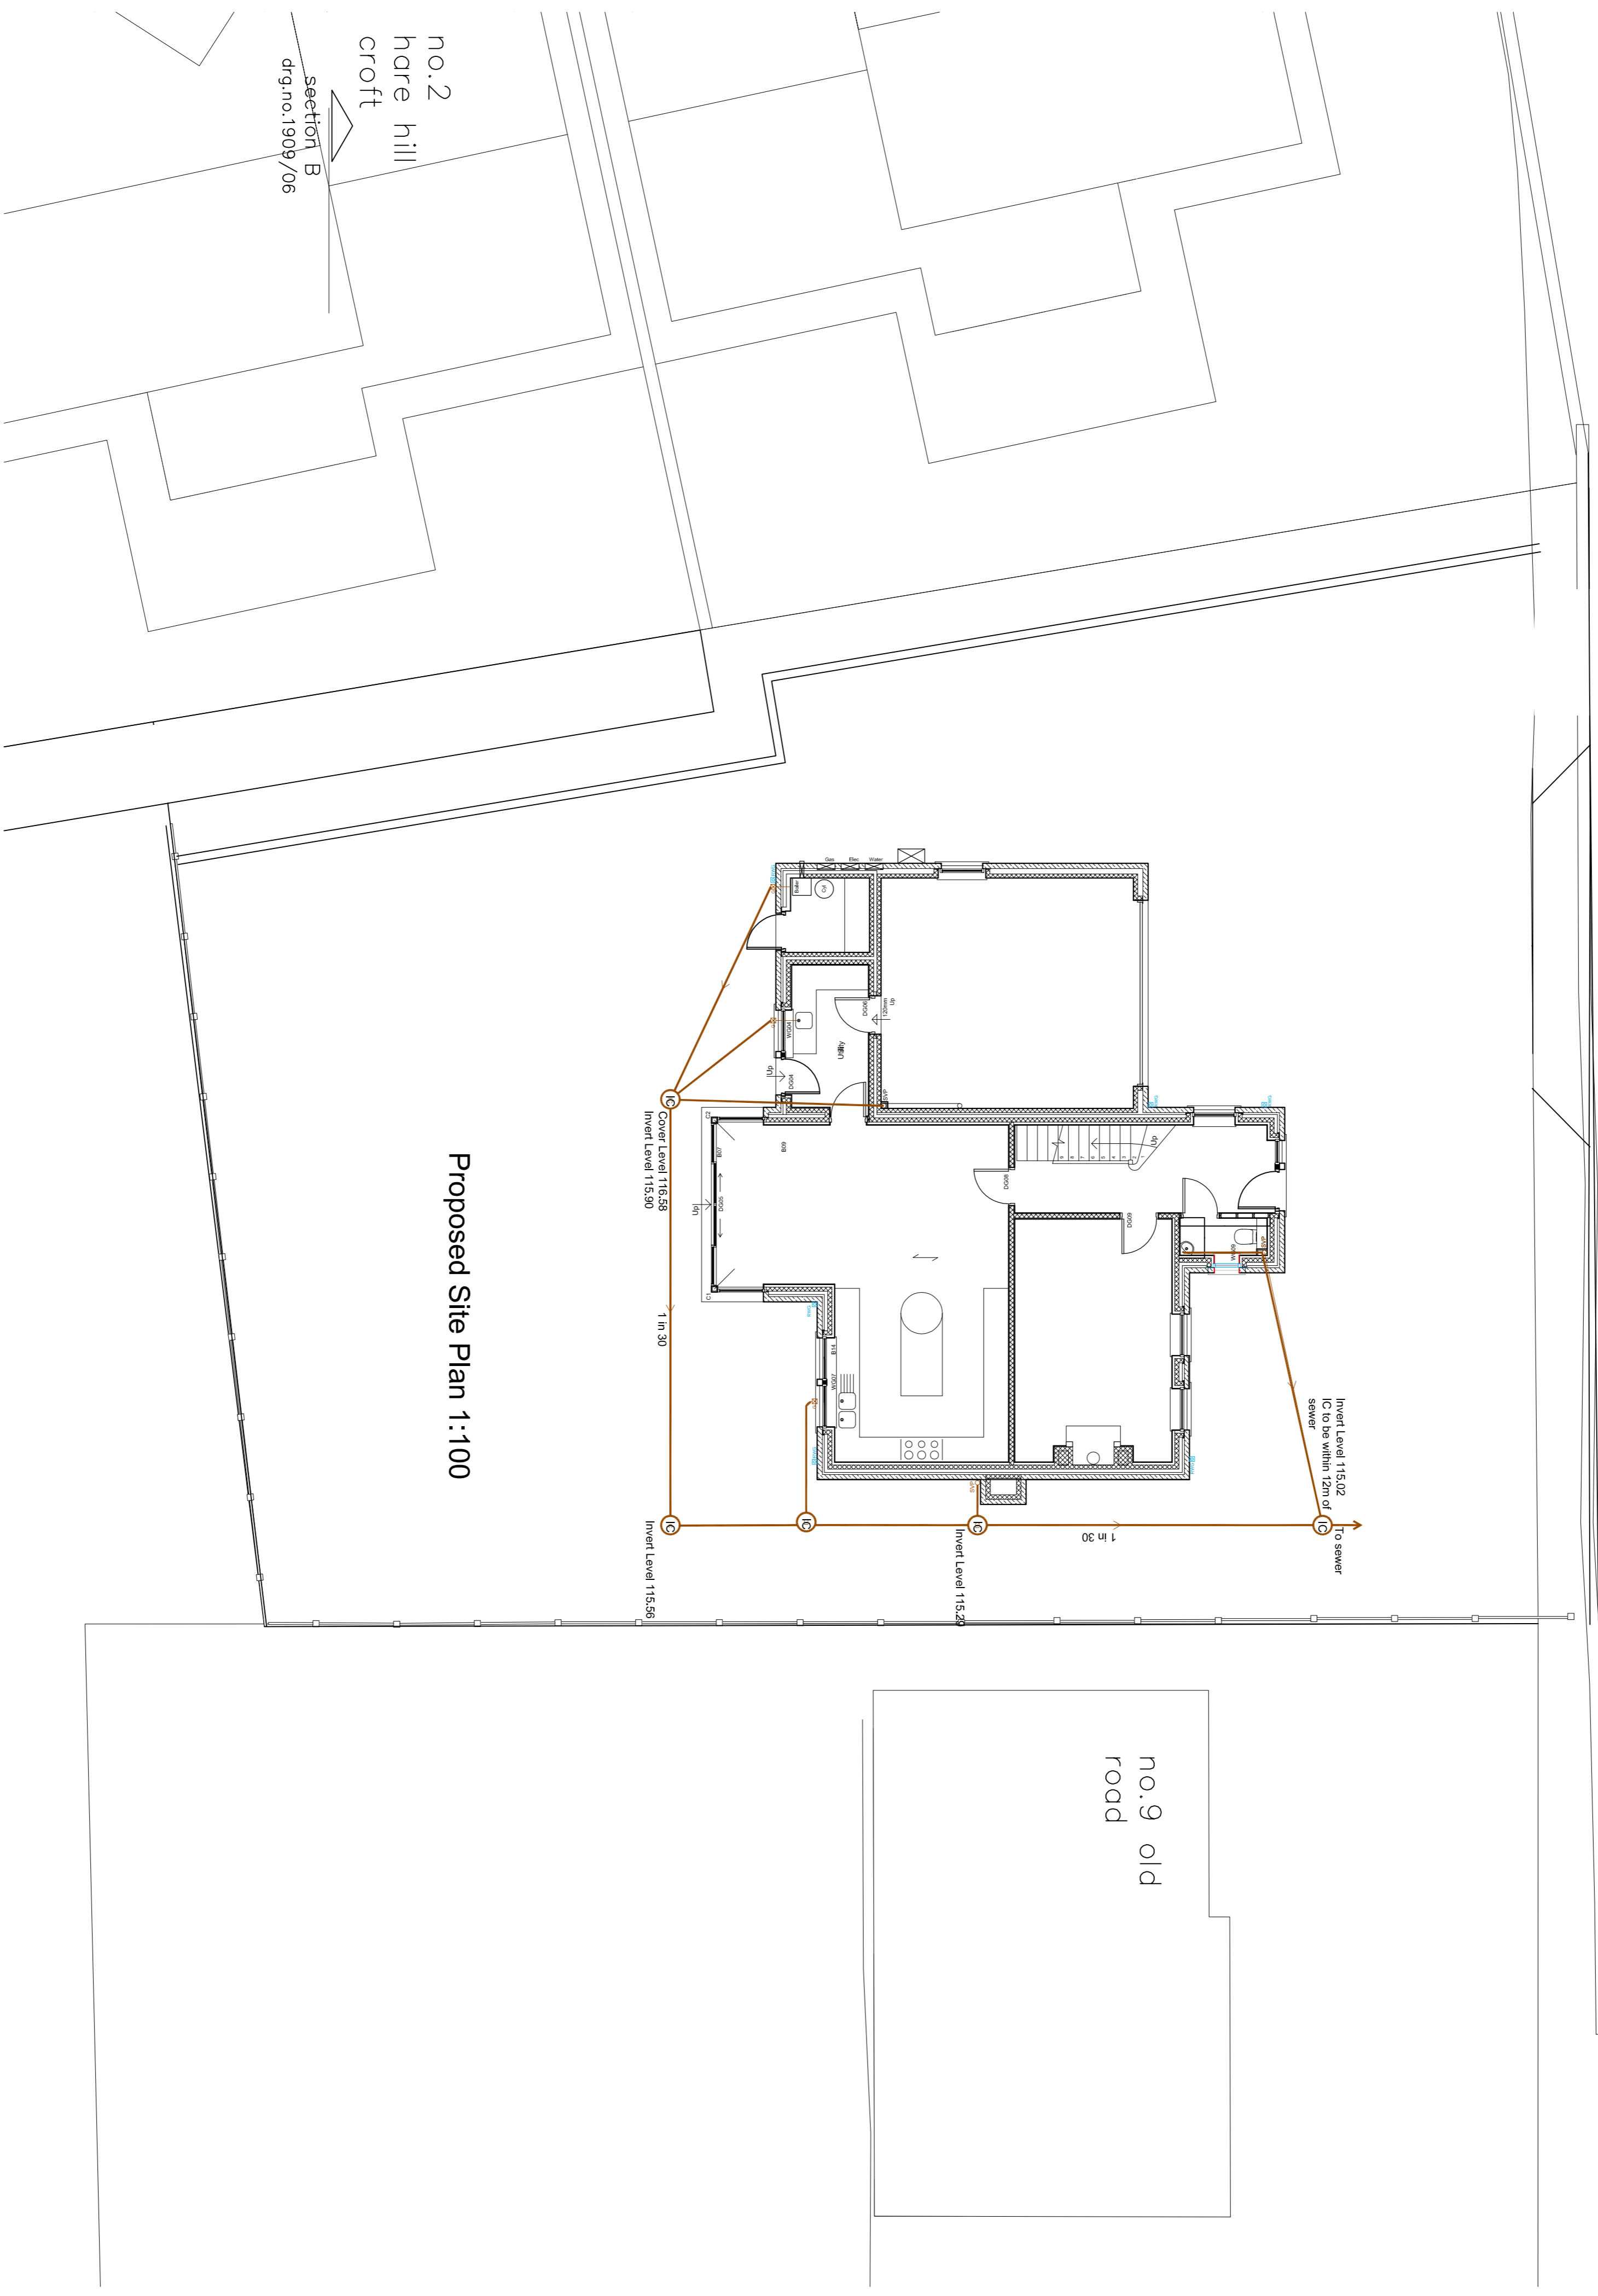

o l d r o a d

Proposed Site Plan 1:100

REV.	DATE	DESCRIPTION	CHECKED	DATE

PROJECT		RESIDENTIAL DEVELOPMENT	
TITLE		PLOT 11 - CHATBURN OLD RD	
DRAWN BY		AM1	
SCALE		1:200	
DATE		APR 20 09	
DRAWING NUMBER		COR/P011/DL	
REV		-	