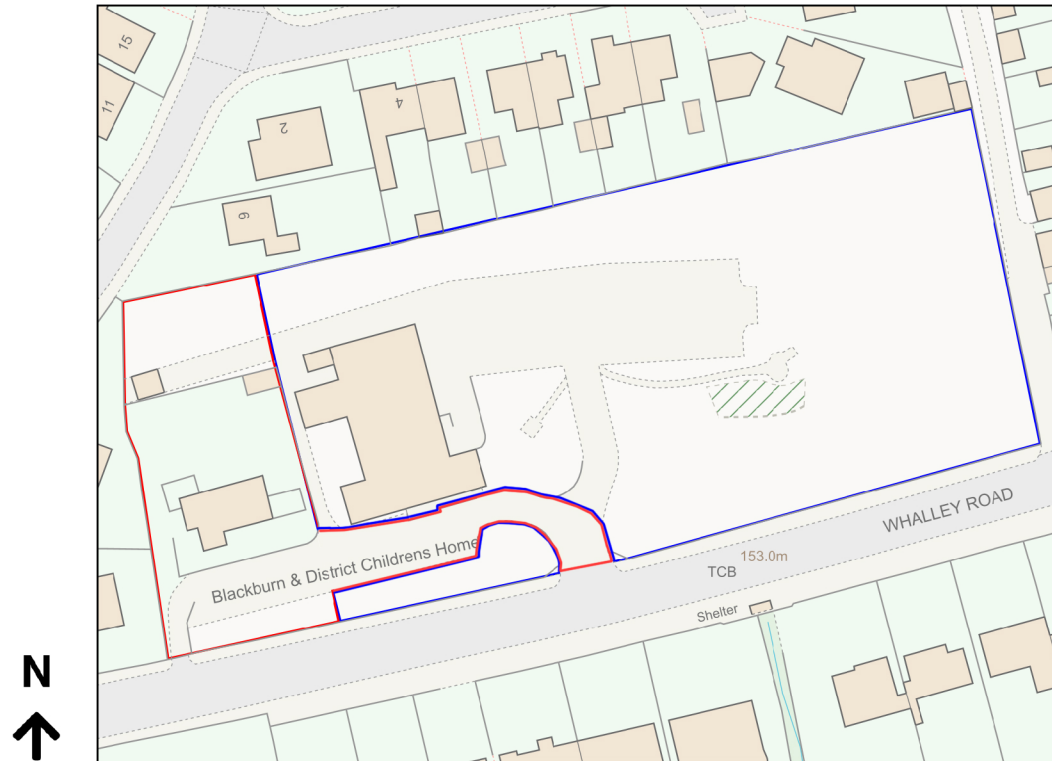

# Location Plan

Site Address: Dixon House, Whalley Road, Wilpshire, BB1 9LL

Date Produced: 05-Jun-2024

Scale: 1:1250 @A4

Planning Portal Reference: PP-12935498v1