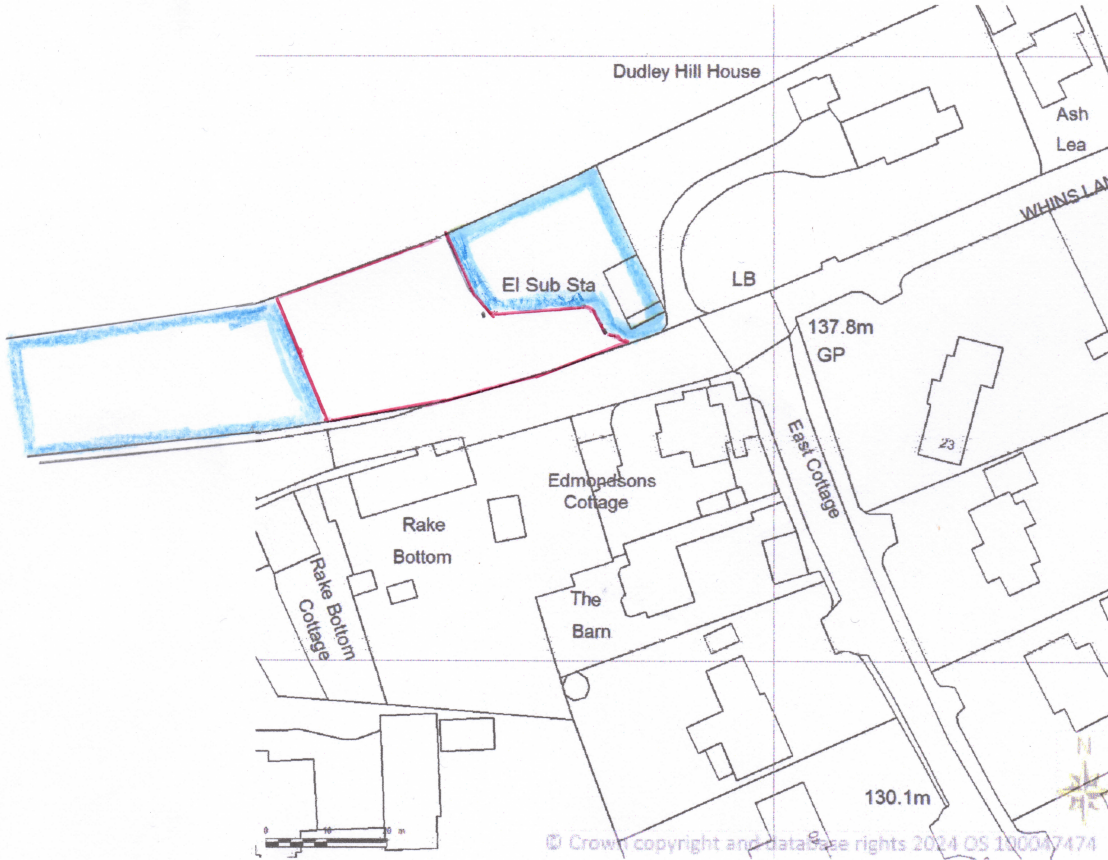

**SITE LOCATION PLAN
AREA 2 HA
SCALE 1:1250 on A4
CENTRE COORDINATES: 376385, 434938**

Supplied by Streetwise Maps Ltd
www.streetwise.net
Licence No: 100047474
08/03/2024 12:06

THE BARN, GEORGE LANE ROAD
2024.