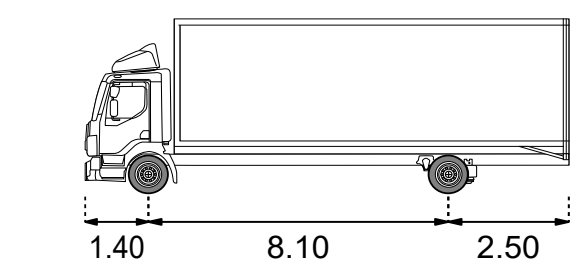

SP001 Swept Path for 12m rigid vehicle

Scale: 1:175 @ A0

Vehicle dimensions

12m Rigid Vehicle

Length: 12.00 m  
 Max width: 2.55 m  
 Lock to lock time: 3.0 s  
 Max steering angle: 37.73°  
 Turn radius (curb to curb): 14.26 m  
 Turn radius (wall to wall): 15.10 m