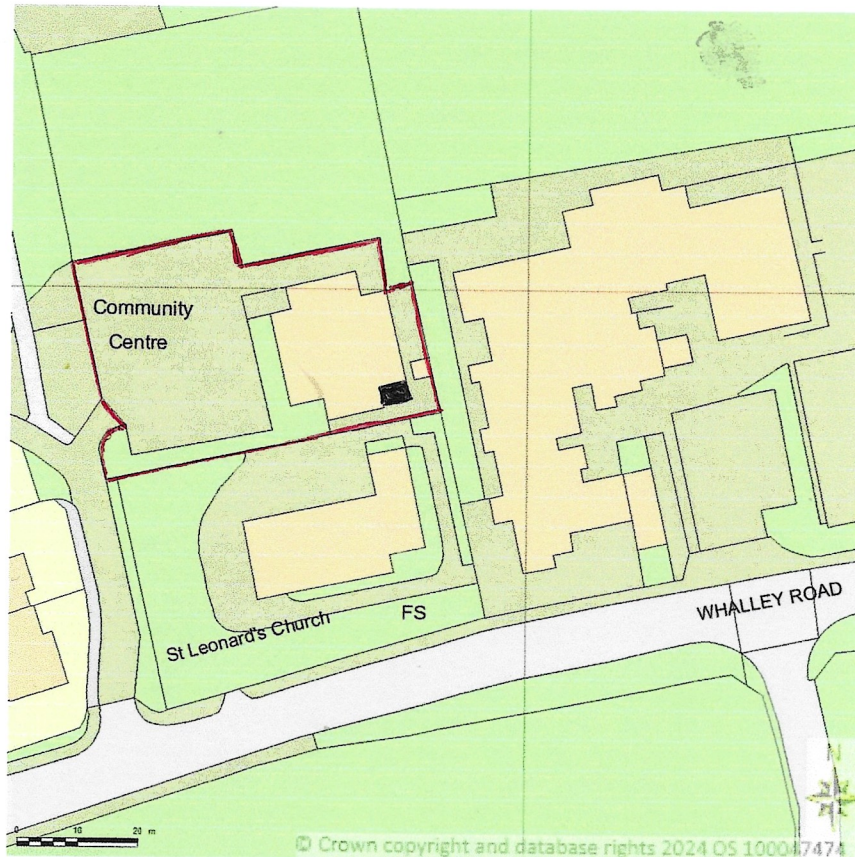

SITE LOCATION PLAN
AREA 2 HA
SCALE 1:1250 on A4
CENTRE COORDINATES: 371185, 434976

Supplied by Streetwise Maps Ltd
www.streetwise.net
Licence No: 100047474
14/06/2024 10:15