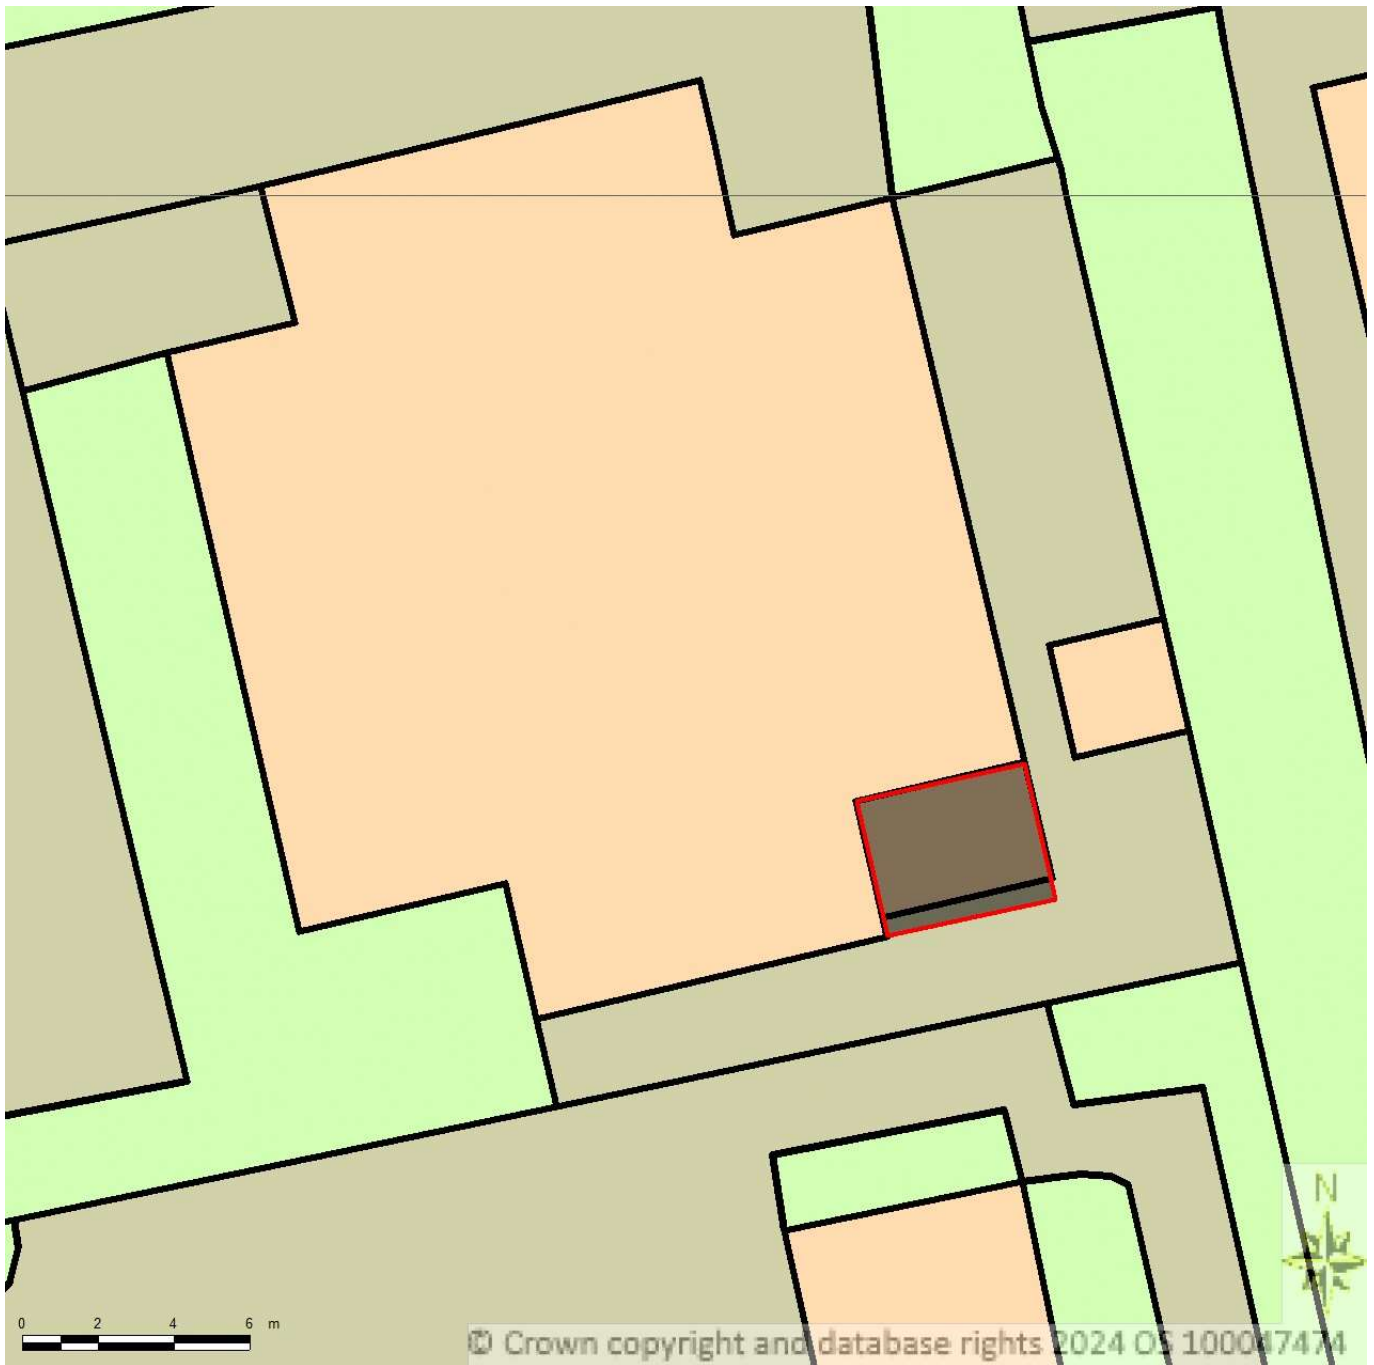

BLOCK/SITE PLAN
AREA 36m x 36m
SCALE 1:200 on A4
CENTRE COORDINATES: 371171, 434987

Supplied by Streetwise Maps Ltd
www.streetwise.net
Licence No: 100047474
12/06/2024 15:55:39