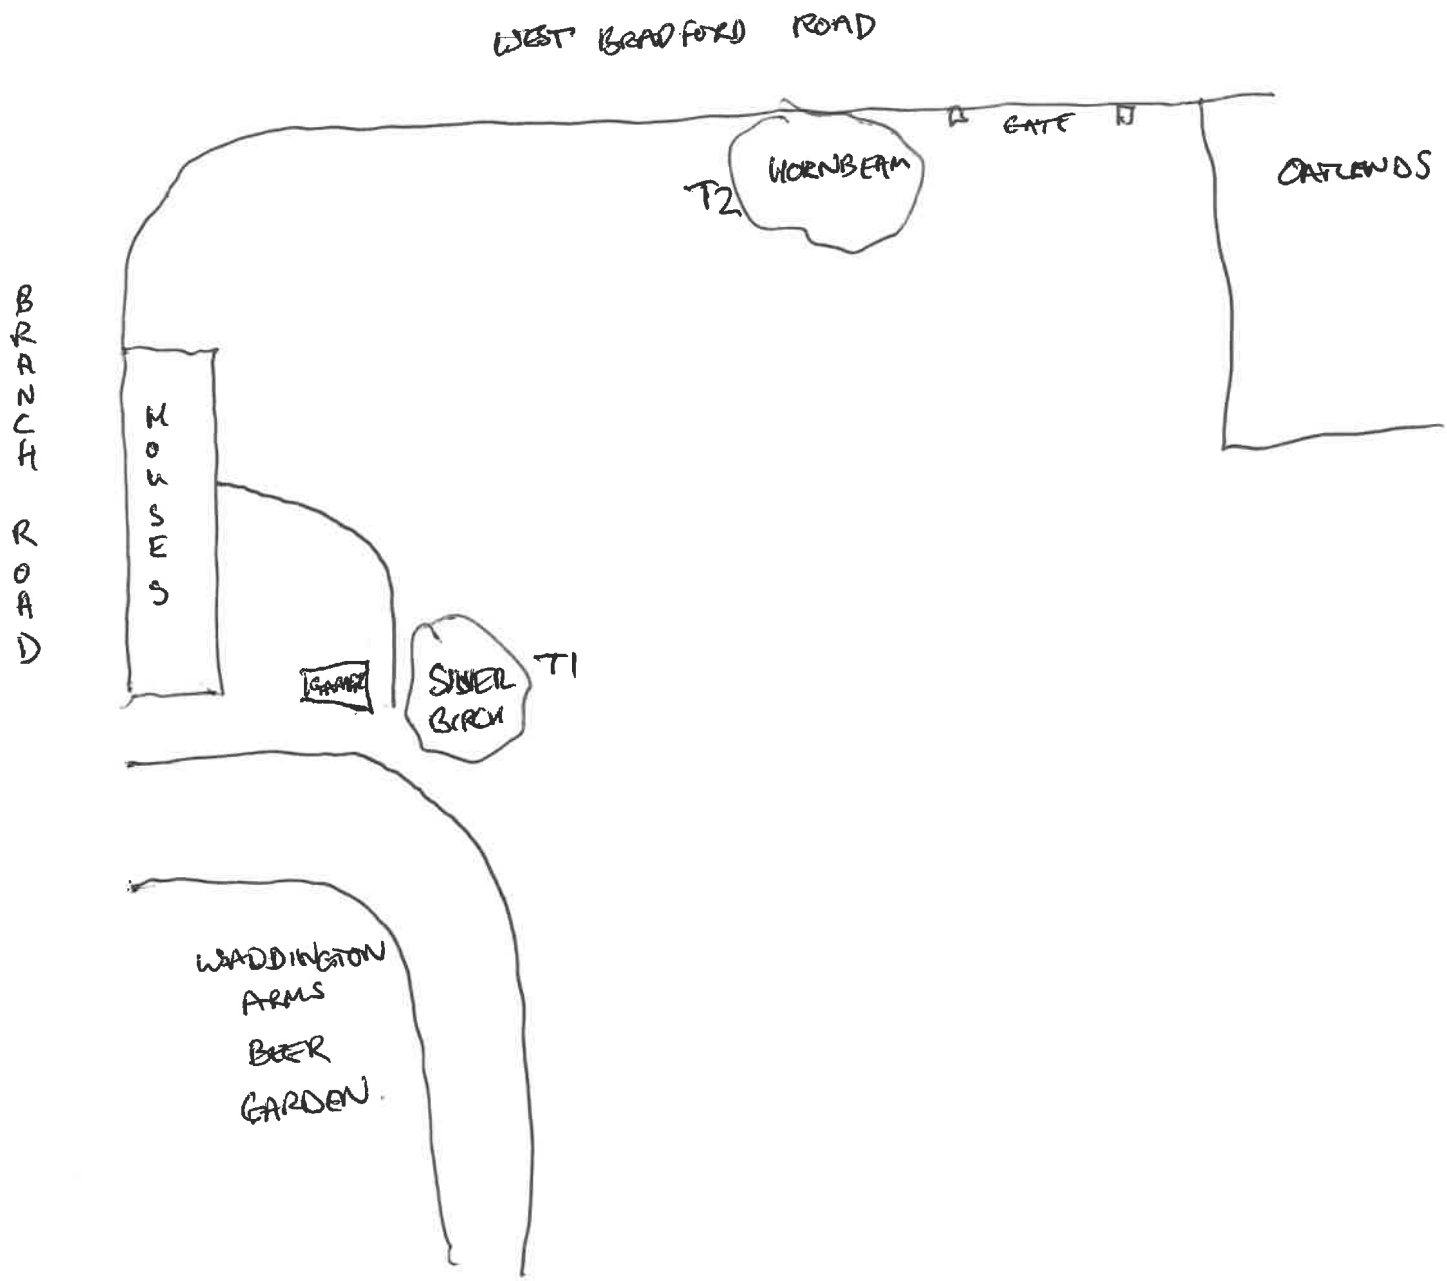

PLAN 1. LOCATION OF TREES ON OATLAND CROFT,
WADDINGTON.

320240537P