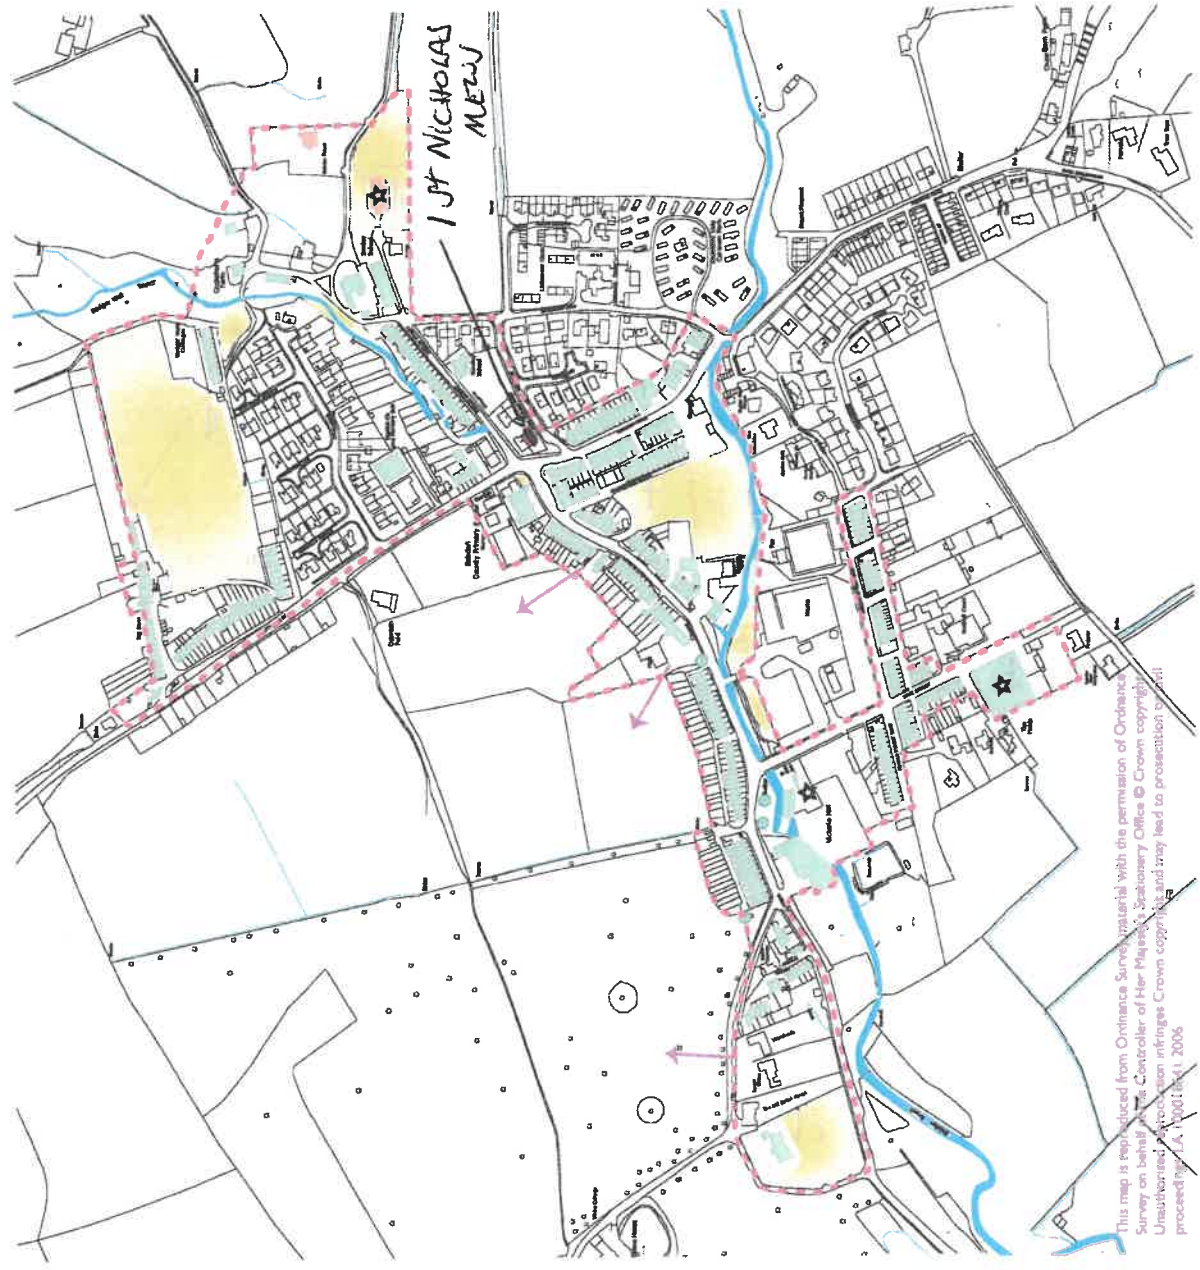

Ribble Valley Borough Council
 Sabden Conservation
 Area (proposed)

Townscape Appraisal Map

- Proposed conservation area boundary
- Listed Buildings
- Buildings of Townscape Merit
- Significant open spaces
- Important trees
- Important tree groups
- Important views
- Focal buildings

This map is reproduced from Ordnance Survey material with the permission of Ordnance Survey on behalf of the Controller of Her Majesty's Stationary Office © Crown copyright. Unauthorised reproduction infringes Crown copyright and may lead to prosecution without notice. LA 1001/1641, 2006