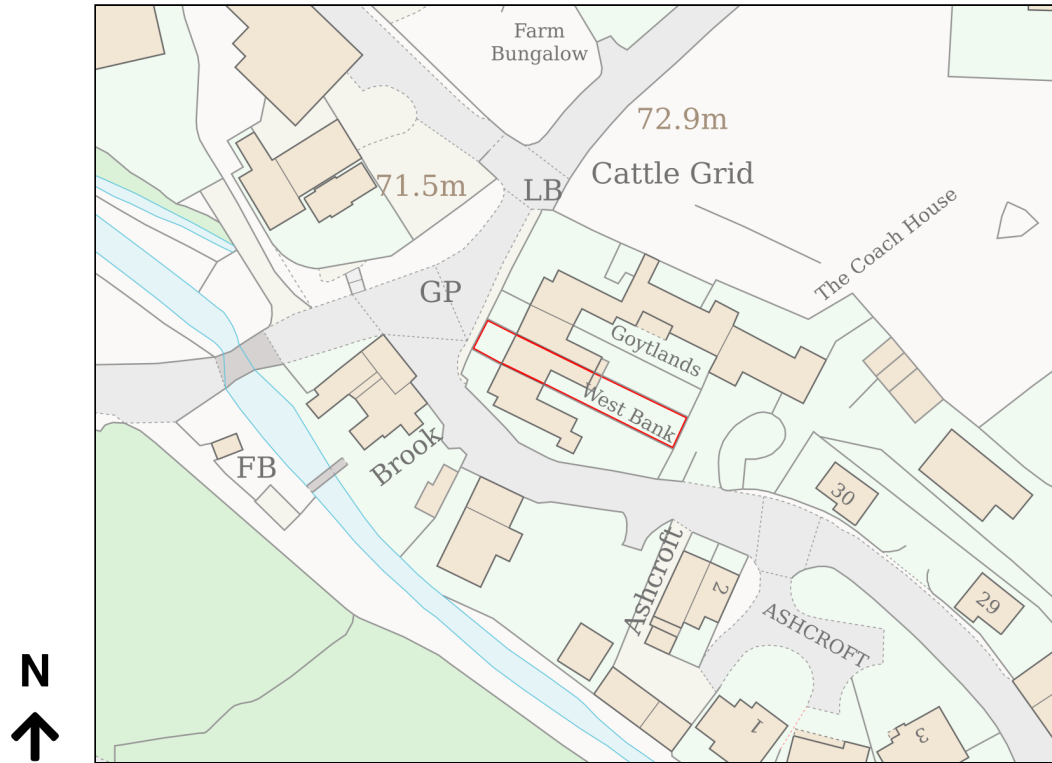

Location Plan

Site Address: West Bank, 2, Orchard Villas, Grindleton Road, West Bradford, BB7 4SU

Date Produced: 15-Jul-2024

Scale: 1:1250 @A4

Planning Portal Reference: PP-13241308v1