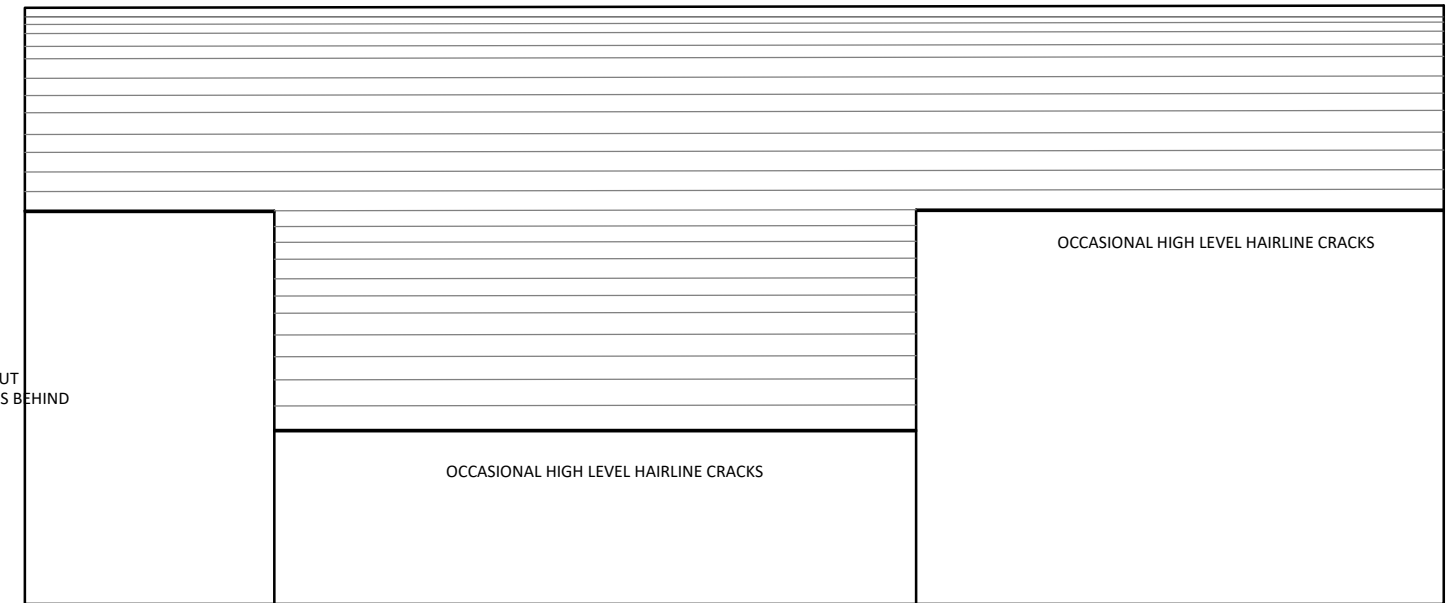

FRONT / EAST ELEVATION

REAR / WEST ELEVATION

SOUTH ELEVATION

NORTH ELEVATION

SECTION LOOKING NORTH

Revision Notes:

Drawn: Ji	Date: 03/ 24	Title: FAIR OAK FARM BARN	Drawing No: 137FO-01-02	Revision:
Scale: 1/100 @ A3		ELEVATIONS AND SECTION AS EXISTING		