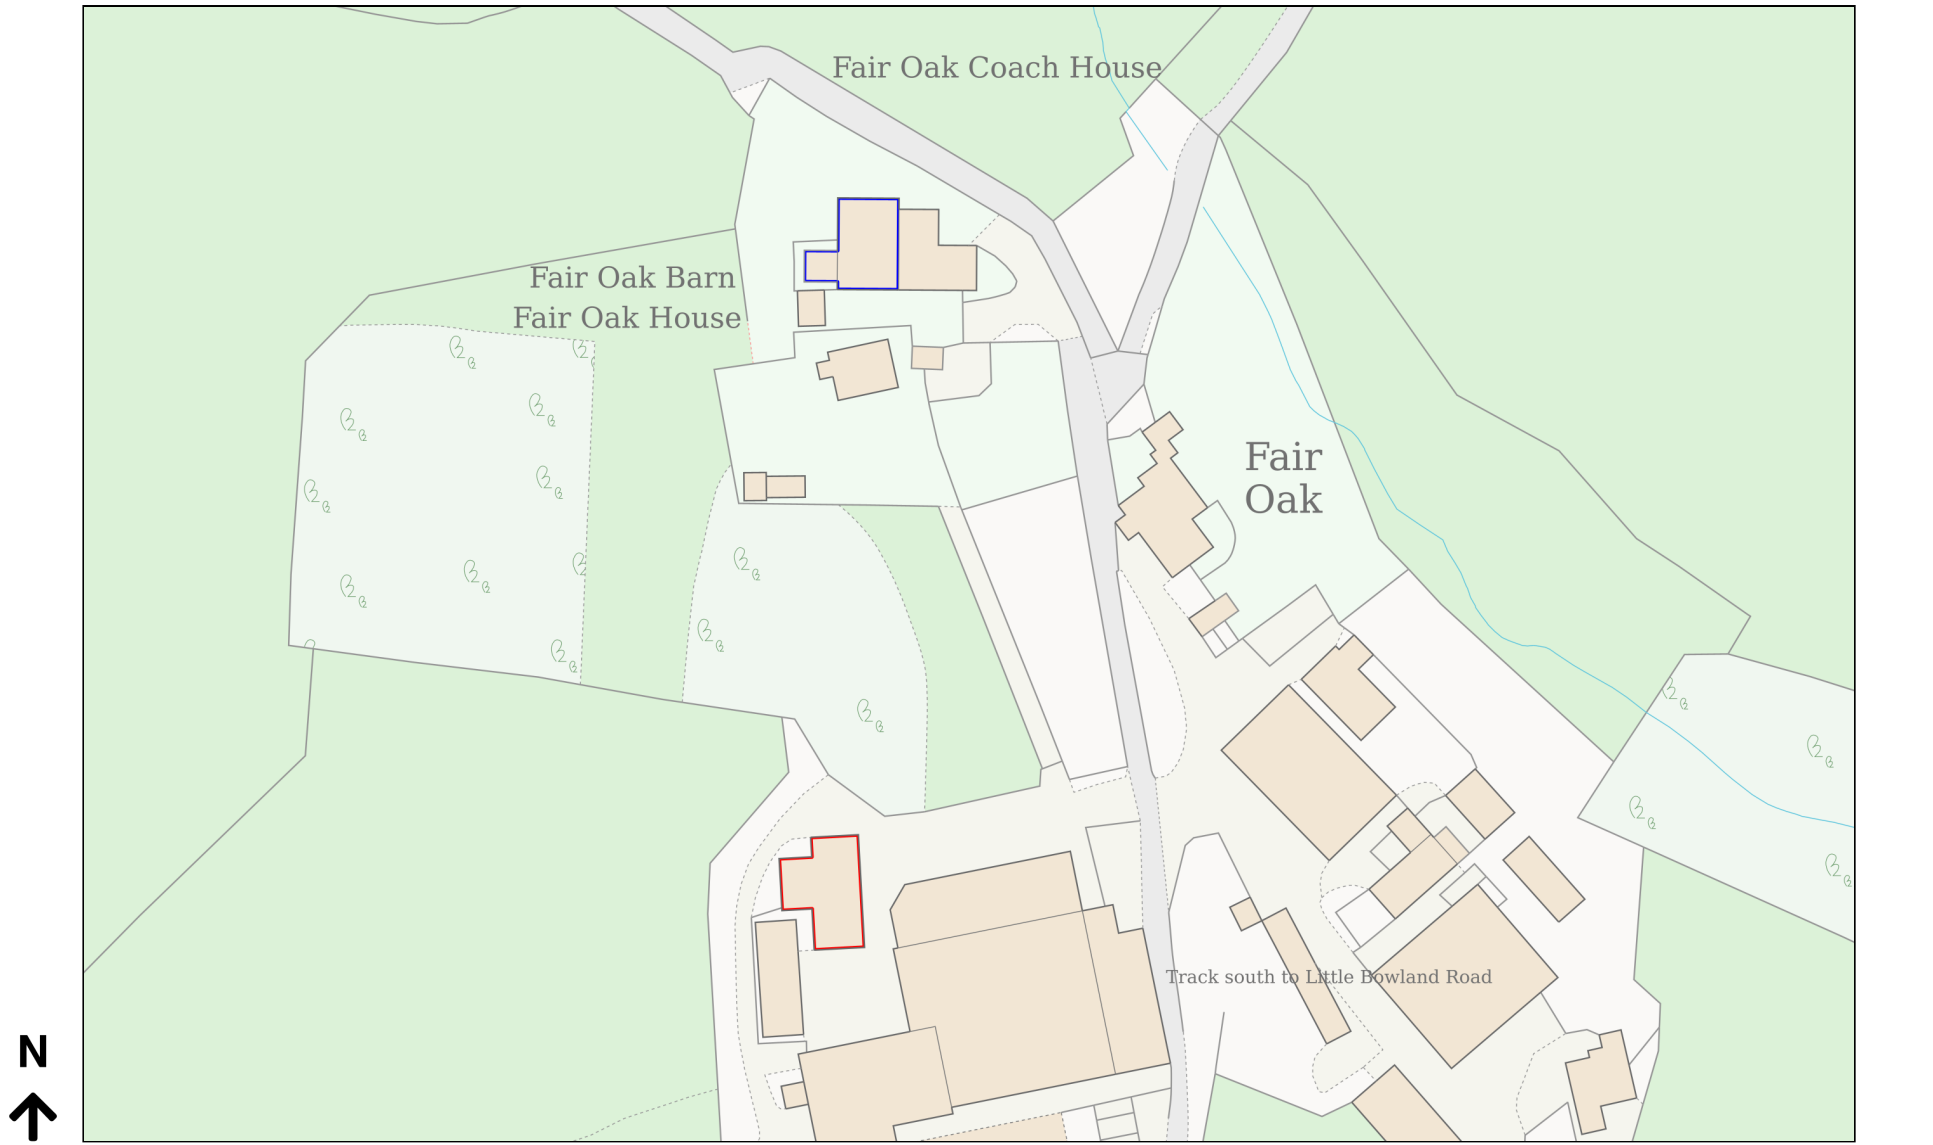

Location Plan

Site Address: Easting: 364800 Northing: 446019

Date Produced: 02-Sep-2024

Scale: 1:1250 @A4

Planning Portal Reference: PP-13358160v1