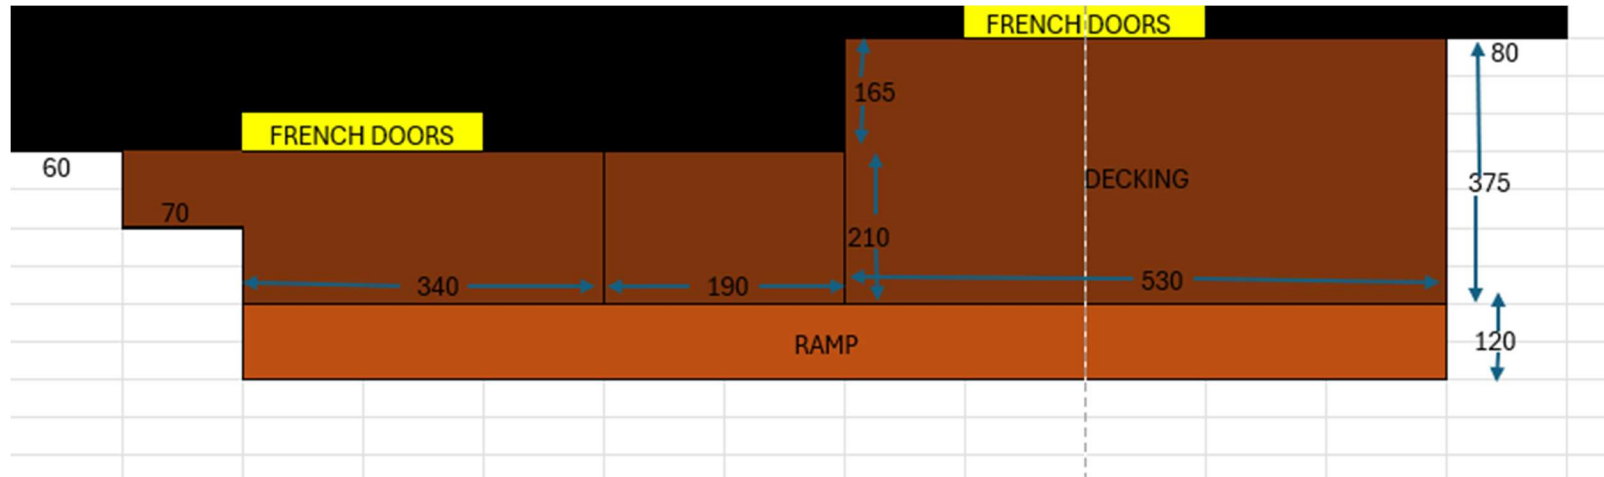

View from garden

Top of ramp with decking to top side of house

Bottom of ramp with decking at lower side of house

Plan of decking and ramp showing linear dimensions in cm (not to scale)

Drawing shows height of decking compared to adjoining ground level (cm)