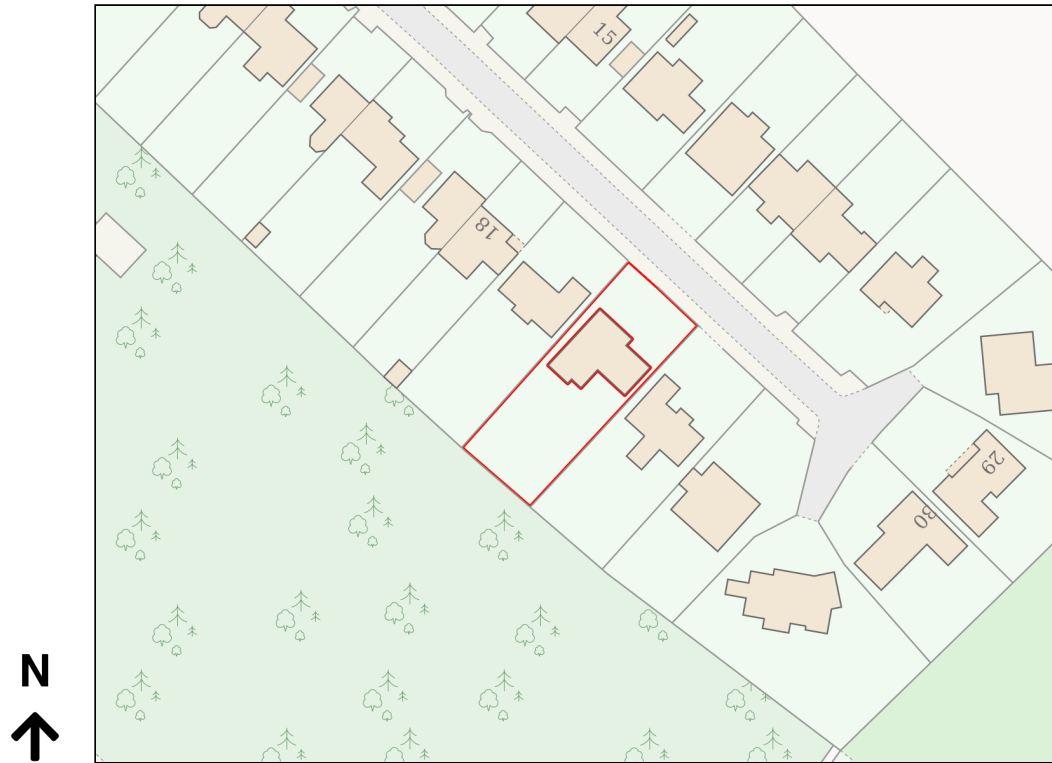

Location Plan

Site Address: 22, Green Drive, Clitheroe, BB7 2BB

Date Produced: 05-Sep-2024

Scale: 1:1250 @A4

Planning Portal Reference: PP-13386211v1