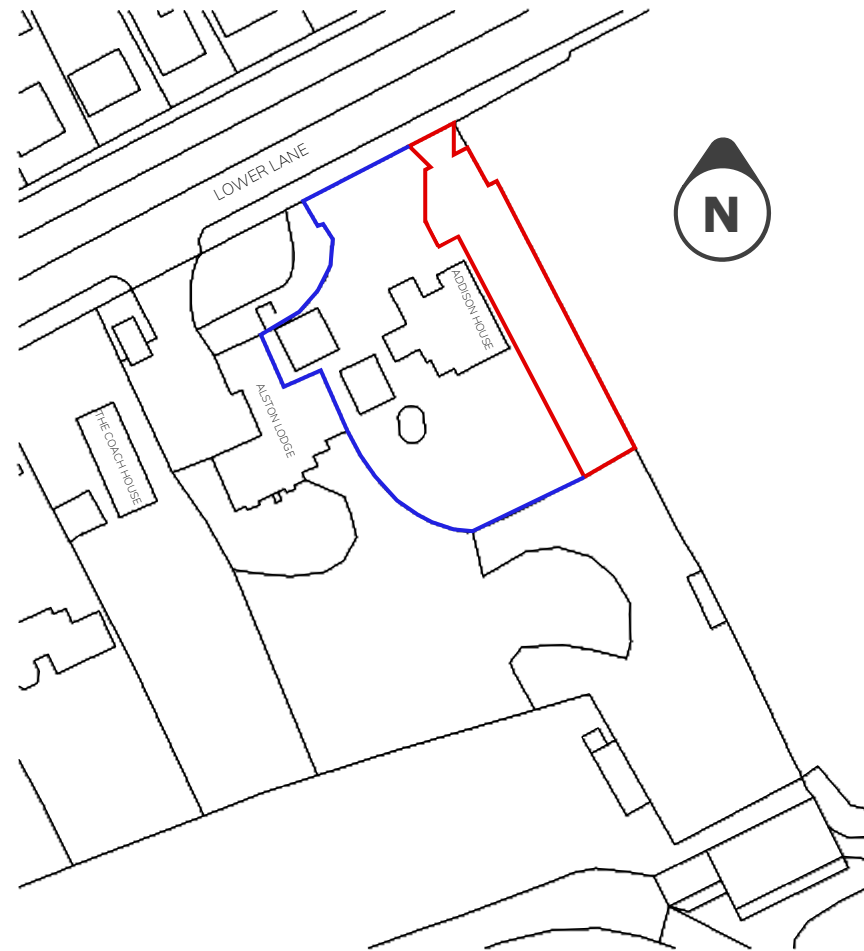

# LOCATION PLAN

ADDISON HOUSE, LOWER LANE, LONGRIDGE, PRESTON, PR3 2YH

**INSPIRE DESIGN**

ARCHITECTURAL & INTERIOR DESIGN STUDIO

[www.inspiredesignservice.co.uk](http://www.inspiredesignservice.co.uk)

**CLIENT:**  
Mr and Mrs Smith

**PROJECT:**  
Addison House, Lower Lane,  
Longridge, Preston, PR3 2YH

**DATE:**  
30/08/2024  
**SCALE:**  
1:1250 @ A4  
**DRAWING NO.:**  
LP 001

**REVISIONS:**

**SCALE BAR - 1: 1250**