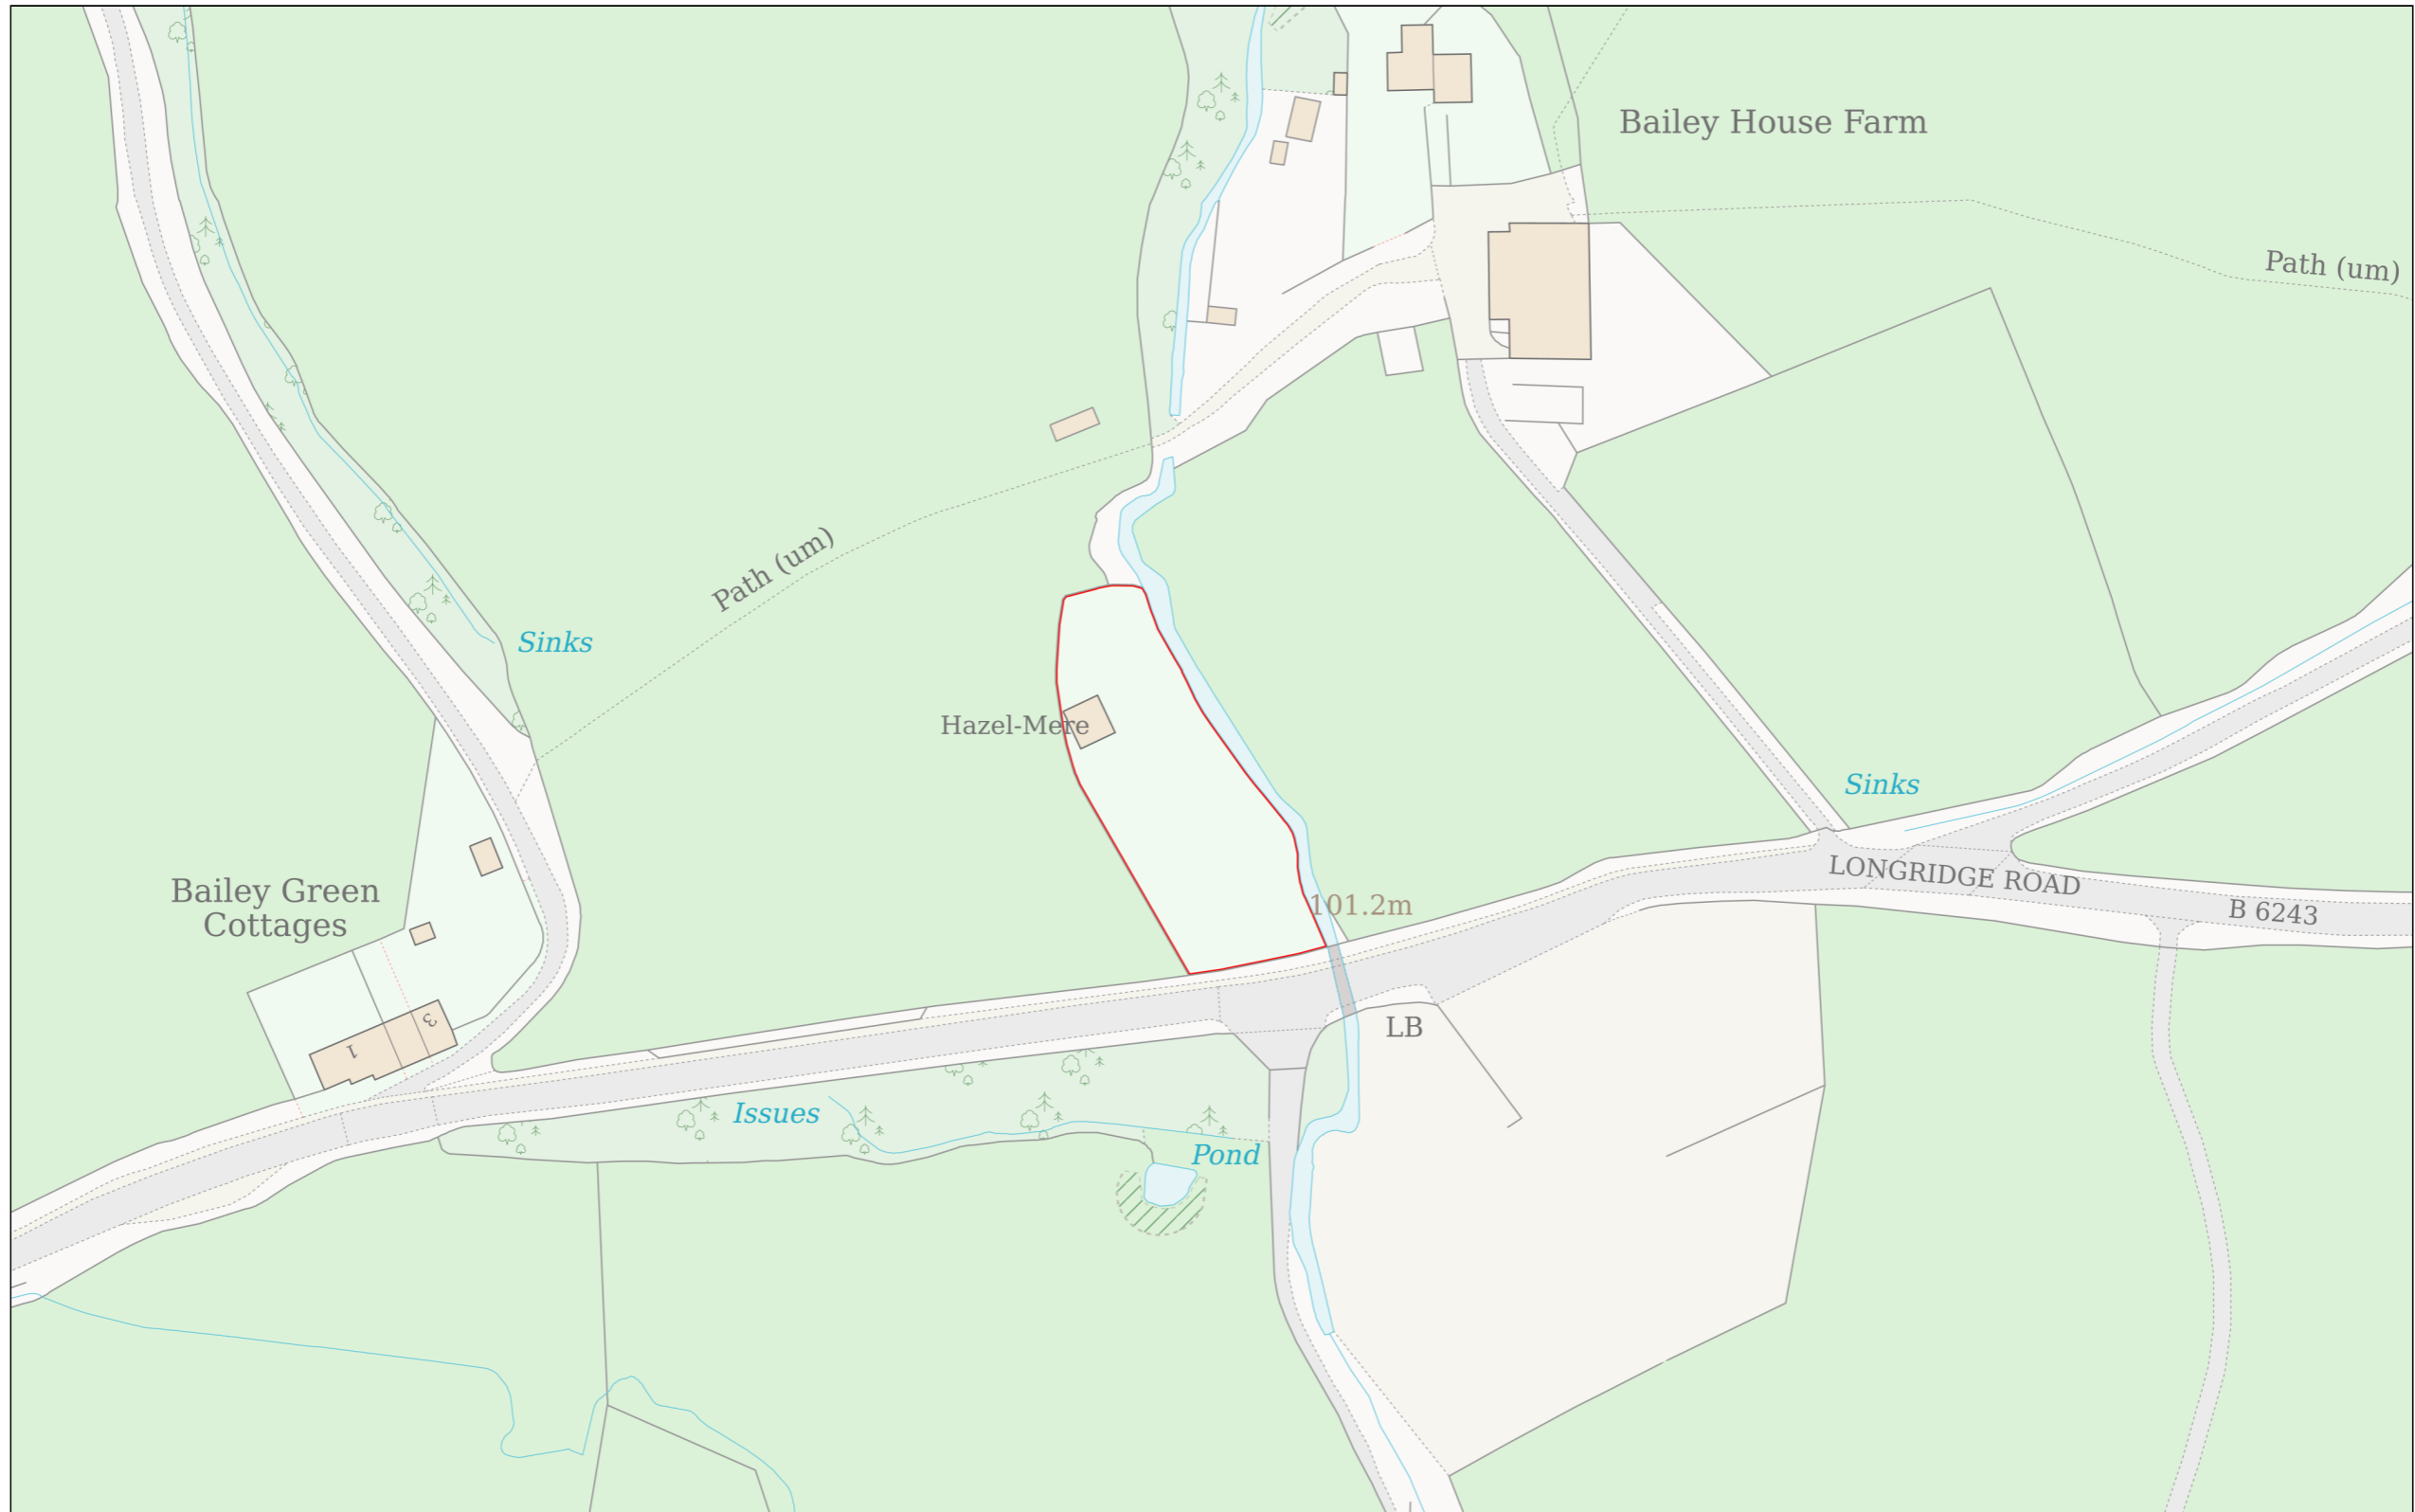

Location Plan

Site Address: **Hazelmere, Longridge Road, Hurst Green, BB7 9QP**

Date Produced: **24-Sep-2024**

Scale: **1:1250 @A3**

Planning Portal Reference: **PP-13396962v1**