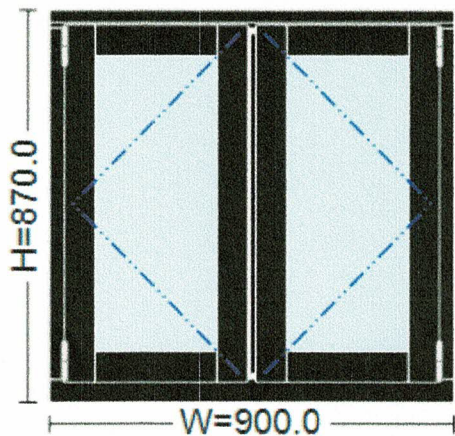

(INGLEWHITE LTD)

JOINERS SHOP

SILK MILL LANE

INGLEWHITE

PRESTON

Client Quote

Client: Rachel Suthers- Homelife Developments Ltd
Phone: [REDACTED]
Email: [REDACTED]
Address: Dog @ Partridge, Hesketh Lane, Chipping PR3 2TH

Project: OFR2602 - Dog @ Partridge Front Elevation / Date: 03/10/2024

Thankyou for your enquiry.

Here at Sanderson Brothers we manufacture products which have been tested to achieve British Fenestration Council 'A' rating. This includes PAS24 security certification to satisfy Document Q for new build housing. Our 'CM GOLD' 3rd party certification ensures full compliance with CE marking regulations.

All our windows and doors are manufactured in hardwood (unless requested otherwise). Our products come factory finished with a four coat Sirca Paint system. Where applicable all products will be supplied fully glazed (unless requested otherwise) with 24mm LOW E, argon gas filled units. Where applicable MACO (windows) & Wink Haus (Doors) multipoint security locks are fitted as standard.

Please find below our supply only estimate, if you would like any further information please contact us at the email above.

001 - Fire Escape

Size:	900.0 mm x 870.0 mm
Profile System:	Stormproof Casement Window System / Black British Standard 00 E 53 / Utile
Fittings:	Casement Window With Fab & Fix Ironmongery
Glass:	4mm PLANITHERM 1 - 16mm Black Warm Edge (Argon) - 4mm Planiclear (24.0 mm)

Viewed from outside. Opens outwards.

Computed Values

Unit Price	[REDACTED]
Quantity	[REDACTED]
Value	[REDACTED]