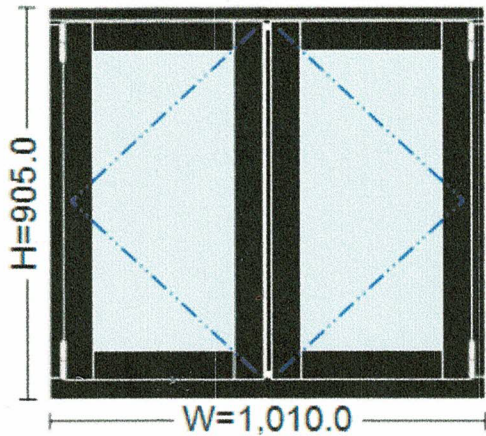

Viewed from outside. Opens outwards.

**Computed Values**

Unit Price	
Quantity	
Value	

**003 - Fire Escape**

Size:	940.0 mm x 930.0 mm
Profile System:	Stormproof Casement Window System / Black British Standard 00 E 53 / Utile
Fittings:	Casement Window With Fab & Fix Ironmongery
Glass:	6.8mm LAMINATED PLANITHERM 1 - 12mm Black Warm Edge (Argon) - 4mm TUFF Plani Clear (22.8 mm)

Viewed from outside. Opens outwards.

**Computed Values**

Unit Price	
Quantity	
Value	

**004 - Fire Escape**

Size:	1,010.0 mm x 905.0 mm
Profile System:	Stormproof Casement Window System / Black British Standard 00 E 53 / Utile
Fittings:	Casement Window With Fab & Fix Ironmongery
Glass:	4mm PLANITHERM 1 - 16mm Black Warm Edge (Argon) - 4mm Plani Clear (24.0 mm)

Viewed from outside. Opens outwards.

**Computed Values**

Unit Price			
Quantity			
Value			

**005 -**

Size:	1,005.0 mm x 915.0 mm
Profile System:	Stormproof Casement Window System / Black British Standard 00 E 53 / Laminate Sapele
Glass:	6.8mm LAMINATED PLANITHERM 1 - 12mm Black Warm Edge (Argon) - 4mm TUFF Plani Clear (22.8 mm)