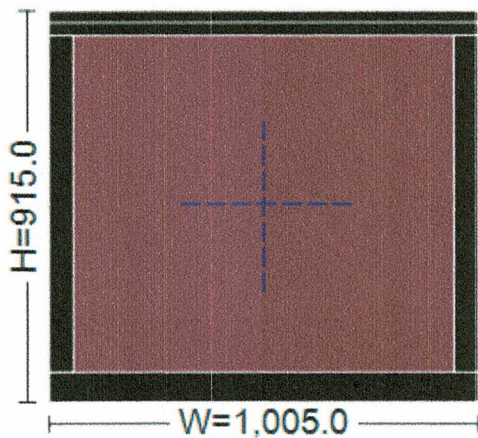

Viewed from outside. Opens outwards.

**Computed Values**

Unit Price	
Quantity	
Value	

**004 - Fire Escape**

Size:	1,010.0 mm x 905.0 mm
Profile System:	Stormproof Casement Window System / Black British Standard 00 E 53 / Utile
Fittings:	Casement Window With Fab & Fix Ironmongery
Glass:	4mm PLANITHERM 1 - 16mm Black Warm Edge (Argon) - 4mm Plani Clear (24.0 mm)

Viewed from outside. Opens outwards.

**Computed Values**

Unit Price			
Quantity			
Value			

**005 -**

Size:	1,005.0 mm x 915.0 mm
Profile System:	Stormproof Casement Window System / Black British Standard 00 E 53 / Laminate Sapele
Glass:	6.8mm LAMINATED PLANITHERM 1 - 12mm Black Warm Edge (Argon) - 4mm TUFF Plani Clear (22.8 mm)