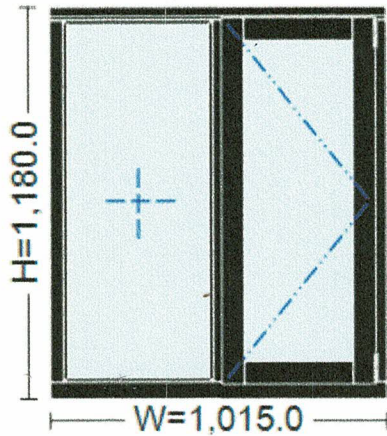

Viewed from outside. Opens outwards.

**Computed Values**

Unit Price		
Quantity		
Value		

**007 -**

Size:	1,140.0 mm x 1,490.0 mm
Profile System:	Stormproof Casement Window System / Black British Standard 00 E 53 / Utile
Fittings:	Casement Window With Fab & Fix Ironmongery
Glass:	4mm PLANITHERM 1 - 16mm Black Warm Edge (Argon) - 4mm Plani Clear (24.0 mm)

Viewed from outside. Opens outwards.

**Computed Values**

Unit Price		
Quantity		
Value		

**008 -**

Size:	1,015.0 mm x 1,180.0 mm
Profile System:	Stormproof Casement Window System / Black British Standard 00 E 53 / Utile
Fittings:	Casement Window With Fab & Fix Ironmongery
Glass:	4mm PLANITHERM 1 - 16mm Black Warm Edge (Argon) - 4mm Plani Clear (24.0 mm)

Viewed from outside. Opens outwards.

**Computed Values**

Unit Price	
Quantity	
Value	

**009 -**

Size:	2,095.0 mm x 1,200.0 mm
Profile System:	Stormproof Casement Window System / Black British Standard 00 E 53 / Utile
Fittings:	Casement Window With Fab & Fix Ironmongery
Glass:	4mm PLANITHERM 1 - 16mm Black Warm Edge (Argon) - 4mm Plani Clear (24.0 mm)

Viewed from outside. Opens outwards.

**Computed Values**

Unit Price	
Quantity	
Value	

**010 -**

Size:	945.0 mm x 1,195.0 mm
Profile System:	Stormproof Casement Window System / Black British Standard 00 E 53 / Utile
Fittings:	Casement Window With Fab & Fix Ironmongery
Glass:	4mm PLANITHERM 1 - 16mm Black Warm Edge (Argon) - 4mm Plani Clear (24.0 mm)