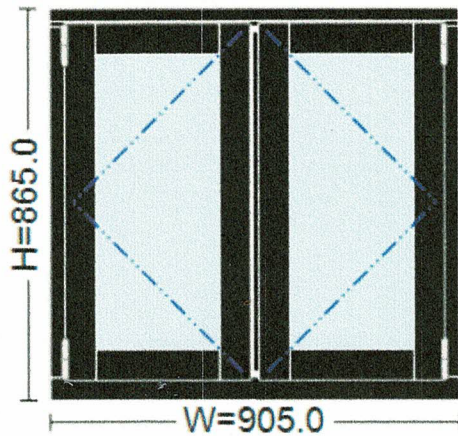

002 - Fire Escape

Size:	905.0 mm x 865.0 mm
Profile System:	Stormproof Casement Window System / Black British Standard 00 E 53 / Utile
Fittings:	Casement Window With Fab & Fix Ironmongery
Glass:	4mm PLANITHERM 1 - 16mm Black Warm Edge (Argon) - 4mm Plani Clear (24.0 mm)

Viewed from outside. Opens outwards.