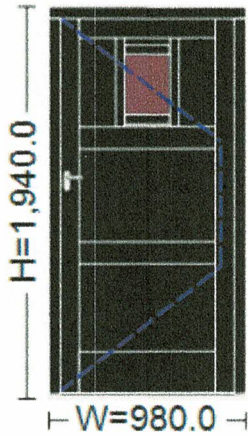

Viewed from outside. Opens outwards.

**Computed Values**

Unit Price			
Quantity			
Value			

**011 - D1**

Size:	995.0 mm x 2,050.0 mm
Profile System:	Inward Opening Boarded Door System / Black British Standard 00 E 53 / Utile
Fittings:	Single Door - Fab & Fix - GRAPHITE PEWTER - ( <a href="http://www.eraeverywhere.com/fabfix">www.eraeverywhere.com/fabfix</a> )
Glass:	Triccoya V Jointed Mdf (15.0 mm), 6.8mm LAMINATED PLANITHERM 1 - 12mm Black Warm Edge (Argon) - 4mm TUFF Plani Clear (22.8 mm)

Viewed from outside. Opens inwards.

**Computed Values**

Unit Price			
Quantity			
Value			

**012 - D2 NO OPENING FORMED**

Size:	1,000.0 mm x 2,100.0 mm
Profile System:	Inward Opening Boarded Door System / Black British Standard 00 E 53 / Utile
Fittings:	Single Door - Fab & Fix - GRAPHITE PEWTER - ( <a href="http://www.eraeverywhere.com/fabfix">www.eraeverywhere.com/fabfix</a> )
Glass:	Triccoya V Jointed Mdf (15.0 mm), 6.8mm LAMINATED PLANITHERM 1 - 12mm Black Warm Edge (Argon) - 4mm TUFF Plani Clear (22.8 mm)

Viewed from outside. Opens inwards.

**Computed Values**

Unit Price	
Quantity	
Value	

**013 - D3**

Size:	980.0 mm x 1,940.0 mm
Profile System:	Inward Opening Boarded Door System / Black British Standard 00 E 53 / Utile
Fittings:	Single Door - Fab & Fix - GRAPHITE PEWTER - ( <a href="http://www.eraeverywhere.com/fabfix">www.eraeverywhere.com/fabfix</a> )
Glass:	Triccoya V Jointed Mdf (15.0 mm), 6.8mm LAMINATED PLANITHERM 1 - 12mm Black Warm Edge (Argon) - 4mm TUFF Plani Clear (22.8 mm)