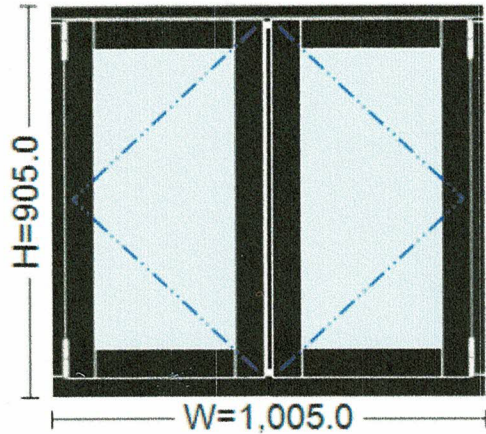

Viewed from outside. Opens outwards.

**Computed Values**

Unit Price	
Quantity	
Value	

**004 - Fire Escape**

Size:	1,010.0 mm x 905.0 mm
Profile System:	Stormproof Casement Window System / Black British Standard 00 E 53 / Utile
Fittings:	Casement Window With Fab & Fix Ironmongery
Glass:	4mm PLANITHERM 1 - 16mm Black Warm Edge (Argon) - 4mm Plani Clear (24.0 mm)

Viewed from outside. Opens outwards.

**Computed Values**

Unit Price			
Quantity			
Value			

**005 -**

Size:	1,005.0 mm x 915.0 mm
Profile System:	Stormproof Casement Window System / Black British Standard 00 E 53 / Laminate Sapele
Glass:	6.8mm LAMINATED PLANITHERM 1 - 12mm Black Warm Edge (Argon) - 4mm TUFF Plani Clear (22.8 mm)

Viewed from outside. Opens outwards.

**Computed Values**

Unit Price		
Quantity		
Value		

**007 -**

Size:	1,140.0 mm x 1,490.0 mm
Profile System:	Stormproof Casement Window System / Black British Standard 00 E 53 / Utile
Fittings:	Casement Window With Fab & Fix Ironmongery
Glass:	4mm PLANITHERM 1 - 16mm Black Warm Edge (Argon) - 4mm Plani Clear (24.0 mm)

Viewed from outside. Opens outwards.

**Computed Values**

Unit Price		
Quantity		
Value		

**008 -**

Size:	1,015.0 mm x 1,180.0 mm
Profile System:	Stormproof Casement Window System / Black British Standard 00 E 53 / Utile
Fittings:	Casement Window With Fab & Fix Ironmongery
Glass:	4mm PLANITHERM 1 - 16mm Black Warm Edge (Argon) - 4mm Plani Clear (24.0 mm)