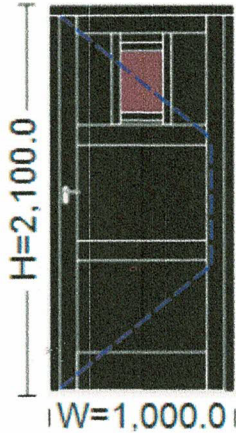

Viewed from outside. Opens inwards.

**Computed Values**

Unit Price			
Quantity			
Value			

**012 - D2 NO OPENING FORMED**

Size:	1,000.0 mm x 2,100.0 mm
Profile System:	Inward Opening Boarded Door System / Black British Standard 00 E 53 / Utile
Fittings:	Single Door - Fab & Fix - GRAPHITE PEWTER - ( <a href="http://www.eraeverywhere.com/fabfix">www.eraeverywhere.com/fabfix</a> )
Glass:	Triccoya V Jointed Mdf (15.0 mm), 6.8mm LAMINATED PLANITHERM 1 - 12mm Black Warm Edge (Argon) - 4mm TUFF Plani Clear (22.8 mm)