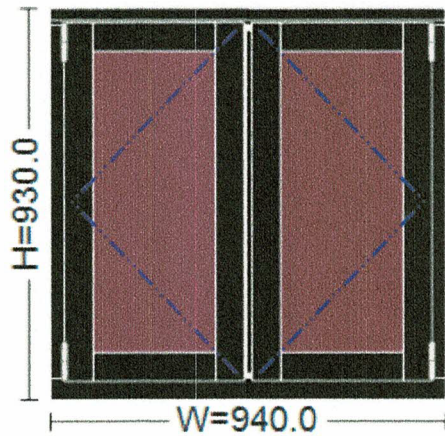

## Computed Values

Unit Price	[REDACTED]
Quantity	[REDACTED]
Value	[REDACTED]

**002 - Fire Escape**

Size:	905.0 mm x 865.0 mm
Profile System:	Stormproof Casement Window System / Black British Standard 00 E 53 / Utile
Fittings:	Casement Window With Fab & Fix Ironmongery
Glass:	4mm PLANITHERM 1 - 16mm Black Warm Edge (Argon) - 4mm Plani Clear (24.0 mm)

Viewed from outside. Opens outwards.

**Computed Values**

Unit Price	
Quantity	
Value	

**003 - Fire Escape**

Size:	940.0 mm x 930.0 mm
Profile System:	Stormproof Casement Window System / Black British Standard 00 E 53 / Utile
Fittings:	Casement Window With Fab & Fix Ironmongery
Glass:	6.8mm LAMINATED PLANITHERM 1 - 12mm Black Warm Edge (Argon) - 4mm TUFF Plani Clear (22.8 mm)

Viewed from outside. Opens outwards.

**Computed Values**

Unit Price	
Quantity	
Value	

**004 - Fire Escape**

Size:	1,010.0 mm x 905.0 mm
Profile System:	Stormproof Casement Window System / Black British Standard 00 E 53 / Utile
Fittings:	Casement Window With Fab & Fix Ironmongery
Glass:	4mm PLANITHERM 1 - 16mm Black Warm Edge (Argon) - 4mm Plani Clear (24.0 mm)

Viewed from outside. Opens outwards.

**Computed Values**

Unit Price			
Quantity			
Value			

**005 -**

Size:	1,005.0 mm x 915.0 mm
Profile System:	Stormproof Casement Window System / Black British Standard 00 E 53 / Laminate Sapele
Glass:	6.8mm LAMINATED PLANITHERM 1 - 12mm Black Warm Edge (Argon) - 4mm TUFF Plani Clear (22.8 mm)