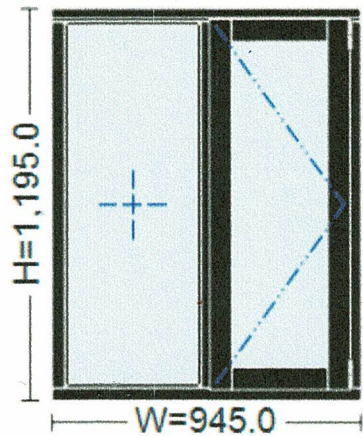

Viewed from outside. Opens outwards.

**Computed Values**

Unit Price		
Quantity		
Value		

**008 -**

Size:	1,015.0 mm x 1,180.0 mm
Profile System:	Stormproof Casement Window System / Black British Standard 00 E 53 / Utile
Fittings:	Casement Window With Fab & Fix Ironmongery
Glass:	4mm PLANITHERM 1 - 16mm Black Warm Edge (Argon) - 4mm Plani Clear (24.0 mm)

Viewed from outside. Opens outwards.

**Computed Values**

Unit Price	
Quantity	
Value	

**009 -**

Size:	2,095.0 mm x 1,200.0 mm
Profile System:	Stormproof Casement Window System / Black British Standard 00 E 53 / Utile
Fittings:	Casement Window With Fab & Fix Ironmongery
Glass:	4mm PLANITHERM 1 - 16mm Black Warm Edge (Argon) - 4mm Plani Clear (24.0 mm)

Viewed from outside. Opens outwards.

**Computed Values**

Unit Price	
Quantity	
Value	

**010 -**

Size:	945.0 mm x 1,195.0 mm
Profile System:	Stormproof Casement Window System / Black British Standard 00 E 53 / Utile
Fittings:	Casement Window With Fab & Fix Ironmongery
Glass:	4mm PLANITHERM 1 - 16mm Black Warm Edge (Argon) - 4mm Plani Clear (24.0 mm)

Viewed from outside. Opens outwards.

**Computed Values**

Unit Price			
Quantity			
Value			

**011 - D1**

Size:	995.0 mm x 2,050.0 mm
Profile System:	Inward Opening Boarded Door System / Black British Standard 00 E 53 / Utile
Fittings:	Single Door - Fab & Fix - GRAPHITE PEWTER - ( <a href="http://www.eraeverywhere.com/fabfix">www.eraeverywhere.com/fabfix</a> )
Glass:	Triccoya V Jointed Mdf (15.0 mm), 6.8mm LAMINATED PLANITHERM 1 - 12mm Black Warm Edge (Argon) - 4mm TUFF Plani Clear (22.8 mm)