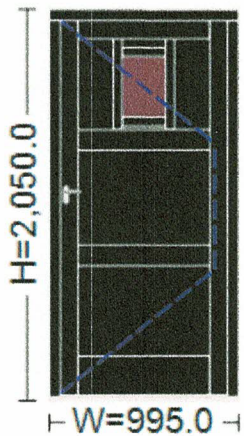

Viewed from outside. Opens outwards.

**Computed Values**

Unit Price		
Quantity		
Value		

**008 -**

Size:	1,015.0 mm x 1,180.0 mm
Profile System:	Stormproof Casement Window System / Black British Standard 00 E 53 / Utile
Fittings:	Casement Window With Fab & Fix Ironmongery
Glass:	4mm PLANITHERM 1 - 16mm Black Warm Edge (Argon) - 4mm Plani Clear (24.0 mm)

Viewed from outside. Opens outwards.

**Computed Values**

Unit Price	
Quantity	
Value	

**009 -**

Size:	2,095.0 mm x 1,200.0 mm
Profile System:	Stormproof Casement Window System / Black British Standard 00 E 53 / Utile
Fittings:	Casement Window With Fab & Fix Ironmongery
Glass:	4mm PLANITHERM 1 - 16mm Black Warm Edge (Argon) - 4mm Plani Clear (24.0 mm)

Viewed from outside. Opens outwards.

**Computed Values**

Unit Price	
Quantity	
Value	

**010 -**

Size:	945.0 mm x 1,195.0 mm
Profile System:	Stormproof Casement Window System / Black British Standard 00 E 53 / Utile
Fittings:	Casement Window With Fab & Fix Ironmongery
Glass:	4mm PLANITHERM 1 - 16mm Black Warm Edge (Argon) - 4mm Plani Clear (24.0 mm)

Viewed from outside. Opens outwards.

**Computed Values**

Unit Price			
Quantity			
Value			

**011 - D1**

Size:	995.0 mm x 2,050.0 mm
Profile System:	Inward Opening Boarded Door System / Black British Standard 00 E 53 / Utile
Fittings:	Single Door - Fab & Fix - GRAPHITE PEWTER - ( <a href="http://www.eraeverywhere.com/fabfix">www.eraeverywhere.com/fabfix</a> )
Glass:	Triccoya V Jointed Mdf (15.0 mm), 6.8mm LAMINATED PLANITHERM 1 - 12mm Black Warm Edge (Argon) - 4mm TUFF Plani Clear (22.8 mm)