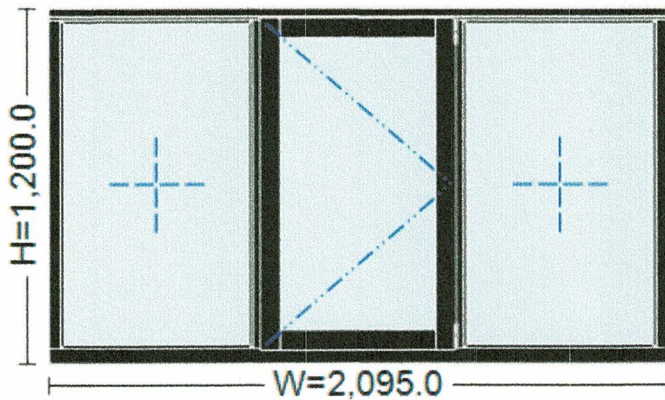

Viewed from outside. Opens outwards.

**Computed Values**

Unit Price		
Quantity		
Value		

**008 -**

Size:	1,015.0 mm x 1,180.0 mm
Profile System:	Stormproof Casement Window System / Black British Standard 00 E 53 / Utile
Fittings:	Casement Window With Fab & Fix Ironmongery
Glass:	4mm PLANITHERM 1 - 16mm Black Warm Edge (Argon) - 4mm Plani Clear (24.0 mm)

Viewed from outside. Opens outwards.

**Computed Values**

Unit Price	
Quantity	
Value	

**009 -**

Size:	2,095.0 mm x 1,200.0 mm
Profile System:	Stormproof Casement Window System / Black British Standard 00 E 53 / Utile
Fittings:	Casement Window With Fab & Fix Ironmongery
Glass:	4mm PLANITHERM 1 - 16mm Black Warm Edge (Argon) - 4mm Plani Clear (24.0 mm)

Viewed from outside. Opens outwards.

**Computed Values**

Unit Price	
Quantity	
Value	

**010 -**

Size:	945.0 mm x 1,195.0 mm
Profile System:	Stormproof Casement Window System / Black British Standard 00 E 53 / Utile
Fittings:	Casement Window With Fab & Fix Ironmongery
Glass:	4mm PLANITHERM 1 - 16mm Black Warm Edge (Argon) - 4mm Plani Clear (24.0 mm)

Viewed from outside. Opens outwards.

**Computed Values**

Unit Price			
Quantity			
Value			

**011 - D1**

Size:	995.0 mm x 2,050.0 mm
Profile System:	Inward Opening Boarded Door System / Black British Standard 00 E 53 / Utile
Fittings:	Single Door - Fab & Fix - GRAPHITE PEWTER - ( <a href="http://www.eraeverywhere.com/fabfix">www.eraeverywhere.com/fabfix</a> )
Glass:	Triccoya V Jointed Mdf (15.0 mm), 6.8mm LAMINATED PLANITHERM 1 - 12mm Black Warm Edge (Argon) - 4mm TUFF Plani Clear (22.8 mm)