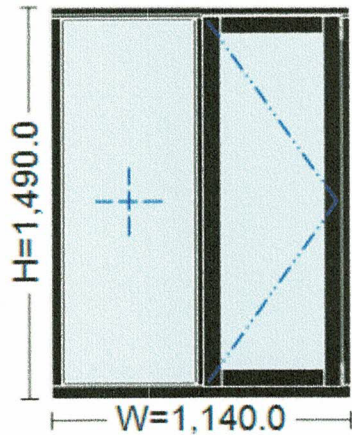

Viewed from outside. Opens outwards.

**Computed Values**

Unit Price			
Quantity			
Value			

**005 -**

Size:	1,005.0 mm x 915.0 mm
Profile System:	Stormproof Casement Window System / Black British Standard 00 E 53 / Laminate Sapele
Glass:	6.8mm LAMINATED PLANITHERM 1 - 12mm Black Warm Edge (Argon) - 4mm TUFF Plani Clear (22.8 mm)

Viewed from outside.

**Computed Values**

Unit Price			
Quantity			
Value			

**006 - Fire Escape**

Size:	1,005.0 mm x 905.0 mm
Profile System:	Stormproof Casement Window System / Black British Standard 00 E 53 / Utile
Fittings:	Casement Window With Fab & Fix Ironmongery
Glass:	4mm PLANITHERM 1 - 16mm Black Warm Edge (Argon) - 4mm Plani Clear (24.0 mm)

Viewed from outside. Opens outwards.

**Computed Values**

Unit Price		
Quantity		
Value		

**007 -**

Size:	1,140.0 mm x 1,490.0 mm
Profile System:	Stormproof Casement Window System / Black British Standard 00 E 53 / Utile
Fittings:	Casement Window With Fab & Fix Ironmongery
Glass:	4mm PLANITHERM 1 - 16mm Black Warm Edge (Argon) - 4mm Plani Clear (24.0 mm)

Viewed from outside. Opens outwards.

**Computed Values**

Unit Price		
Quantity		
Value		

**008 -**

Size:	1,015.0 mm x 1,180.0 mm
Profile System:	Stormproof Casement Window System / Black British Standard 00 E 53 / Utile
Fittings:	Casement Window With Fab & Fix Ironmongery
Glass:	4mm PLANITHERM 1 - 16mm Black Warm Edge (Argon) - 4mm Plani Clear (24.0 mm)