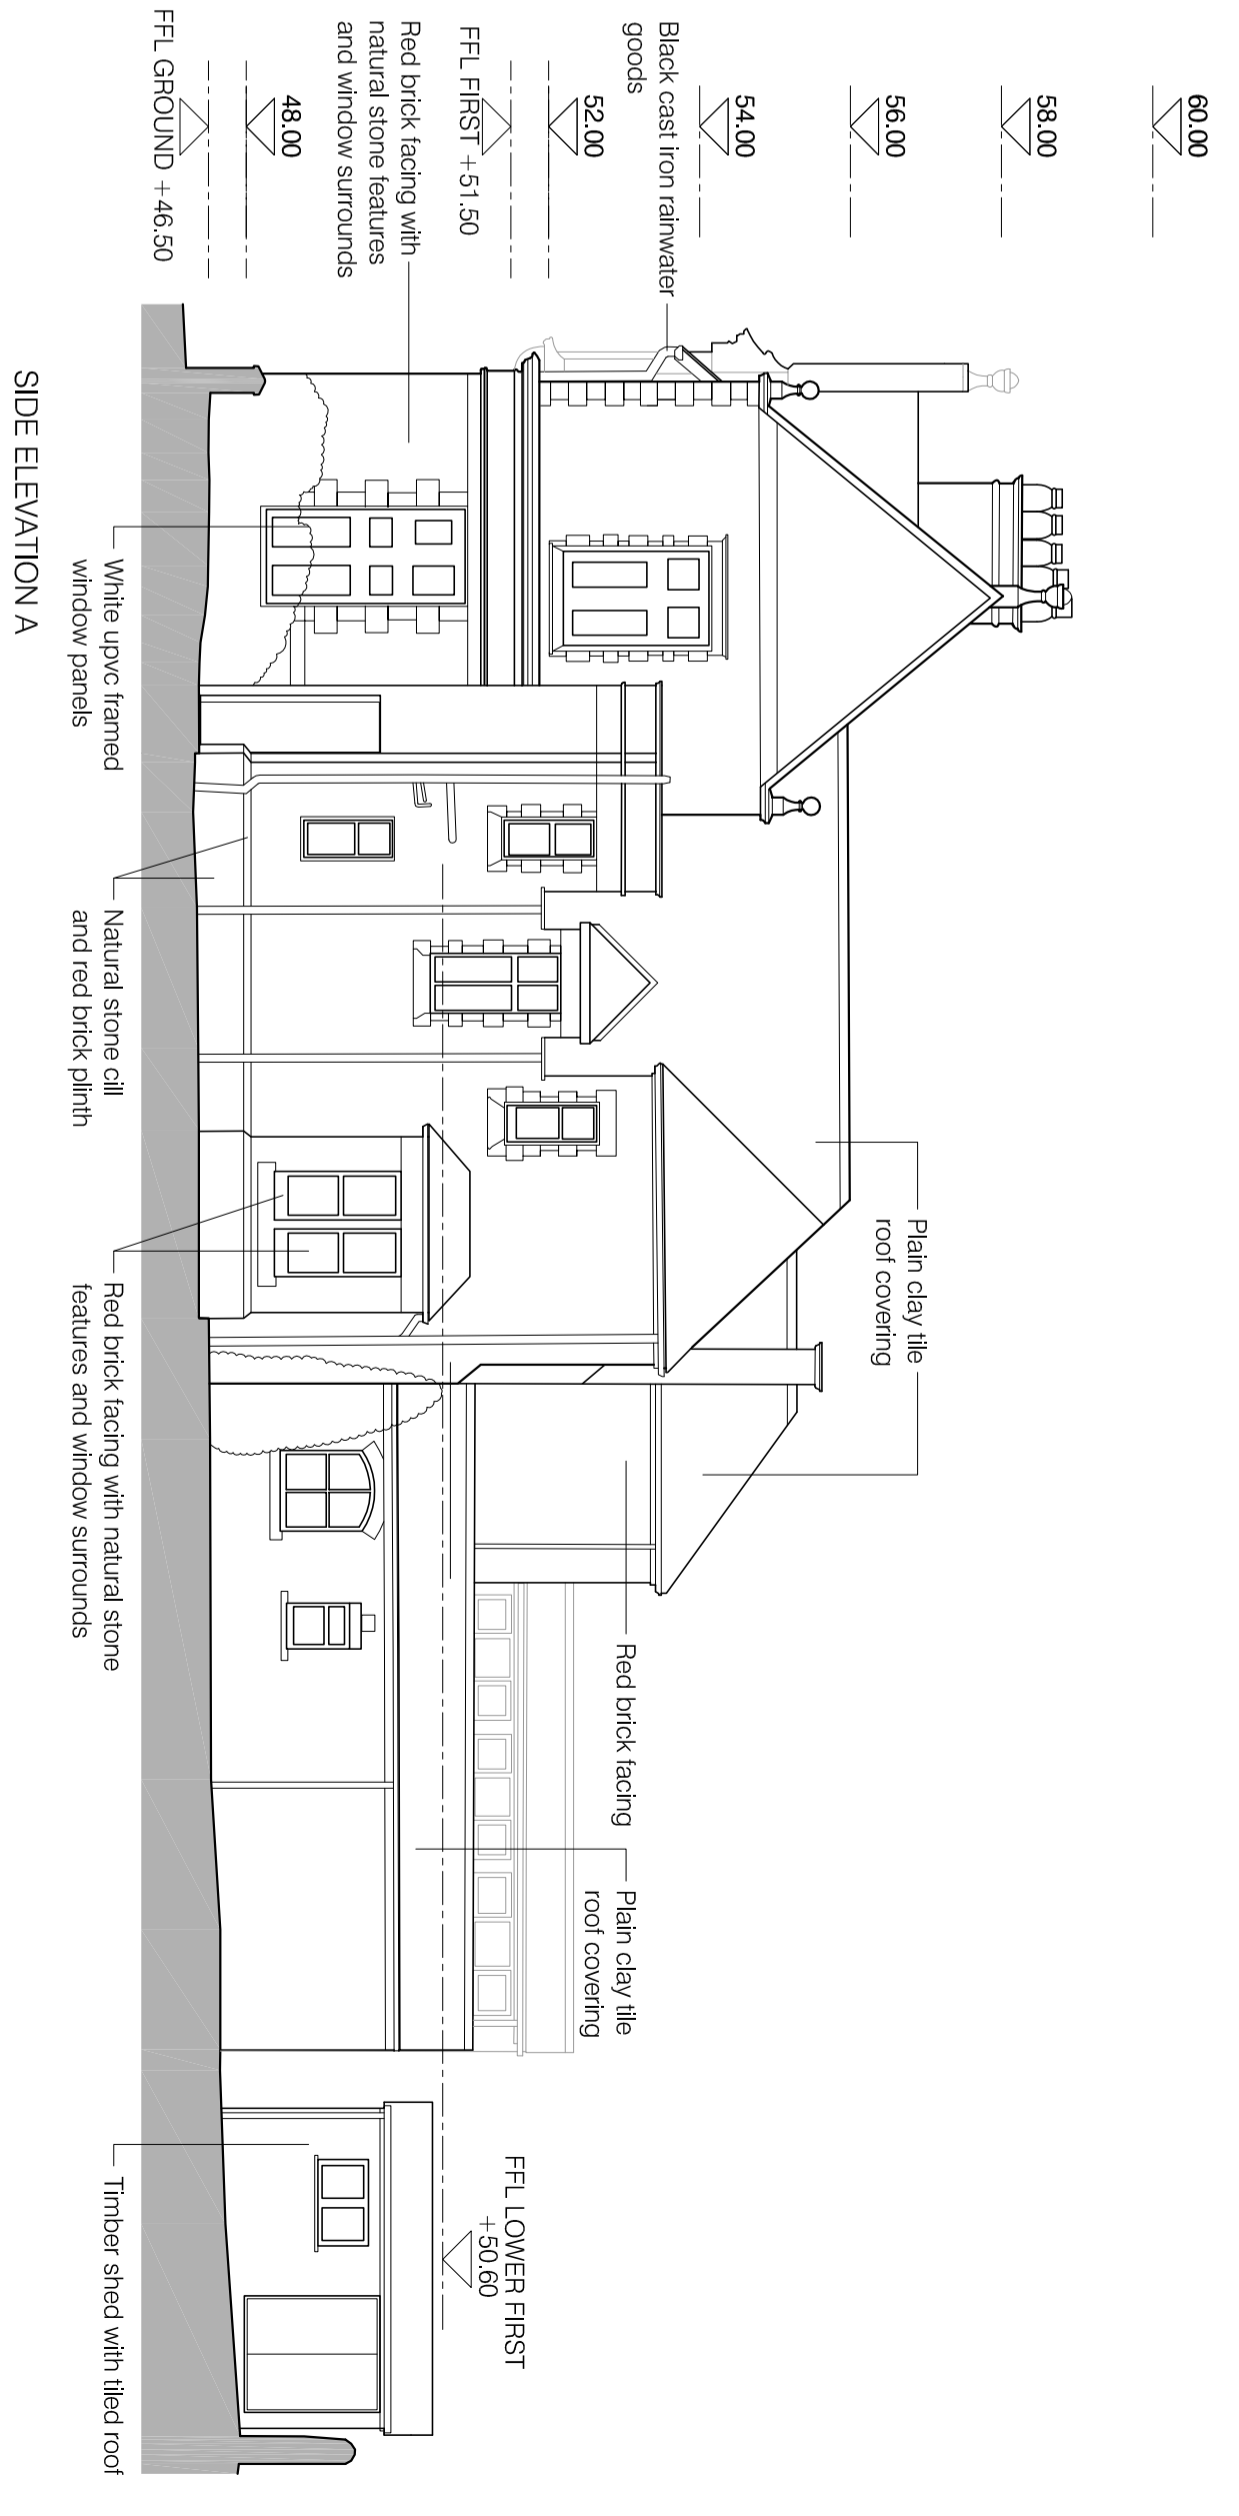

Do not scale. Contractors must check all dimensions on site before preparing production drawings or commencing any work. This drawing and its design is the copyright of LMC Architecture Limited and may not be reproduced in any form whatsoever without their prior express written consent.

Revision	Date	Revision note	Drawn by	Purpose of issue
-	11.02.24	First Issue	LM	Planning

Project Conversion and extension to 69 King Street, Whalley	Drawing title Existing elevations	Scale 1:100 @ A2	LMC Architecture Limited Architectural design services
Client Roman Corporation	Drawing number 2339-PL01	Date 11.02.24	4 Dovegate Drive, Ightenhill, Burnley, Lancashire, BB12 8XD Web: www.lmcarchitecture.co.uk