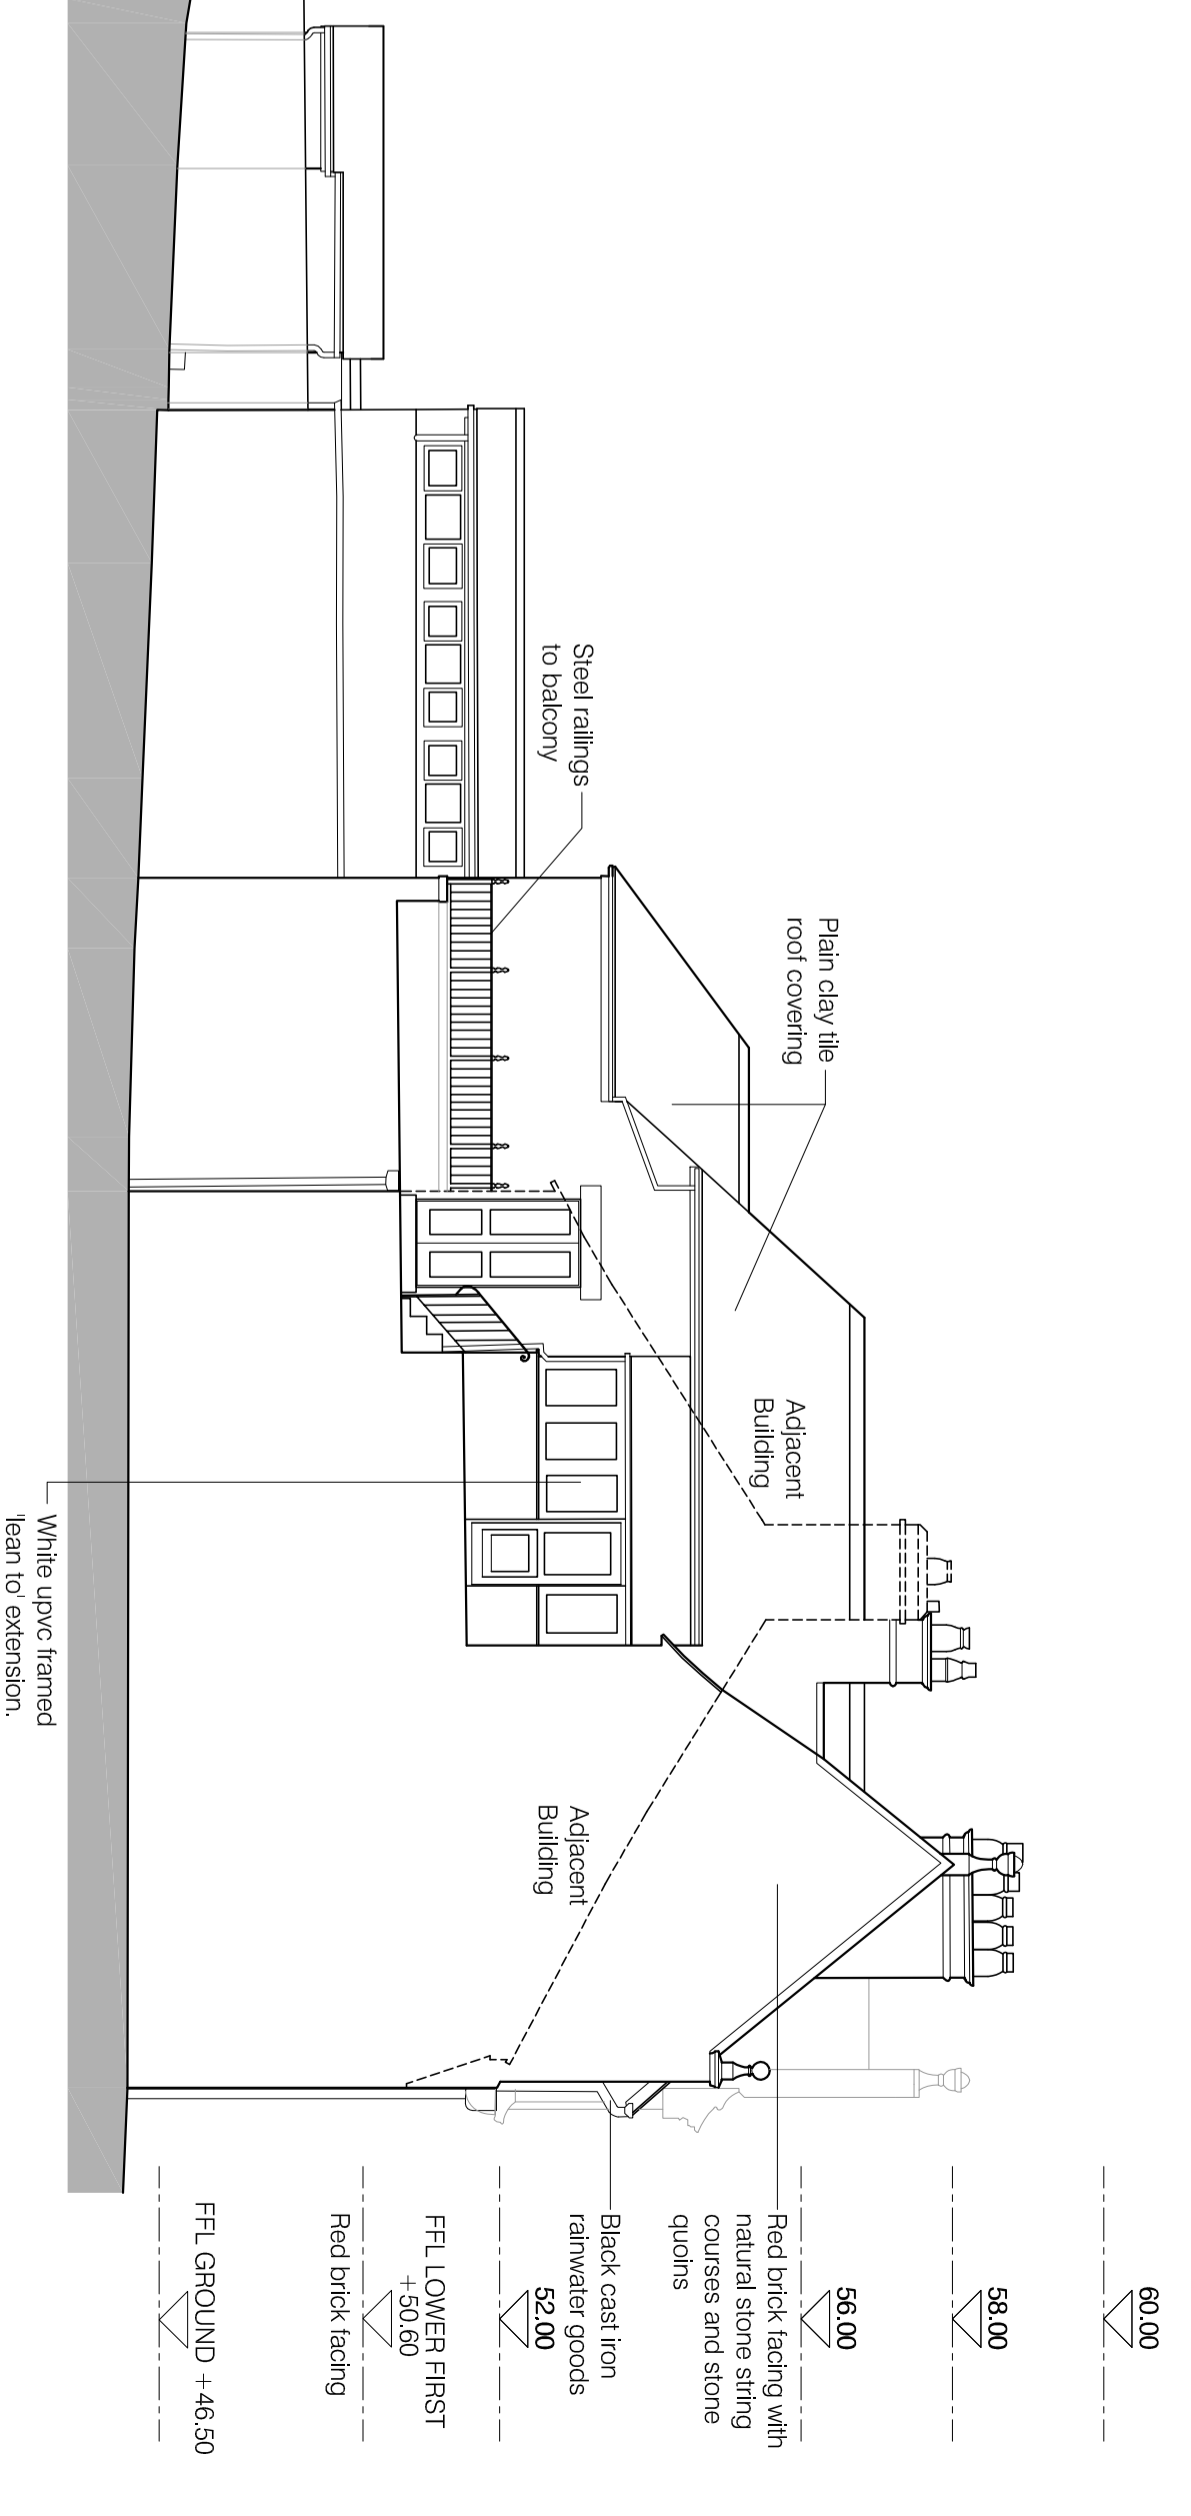

Do not scale. Contractors must check all dimensions on site before preparing production drawings or commencing any work. This drawing and its design is the copyright of LMC Architecture Limited and may not be reproduced in any form whatsoever without their prior express written consent.

Revision	Date	Revision note	Drawn by	Purpose of issue
-	11.02.24	First Issue	LM	Planning

Project Conversion and extension to 69 King Street, Whalley	Drawing title Existing elevations	Scale 1:100 @ A2	LMC Architecture Limited Architectural design services
Client Roman Corporation	Drawing number 2339-PL01	Date 11.02.24	4 Dovegate Drive, Ightenhill, Burnley, Lancashire, BB12 8XD Web: www.lmcarchitecture.co.uk