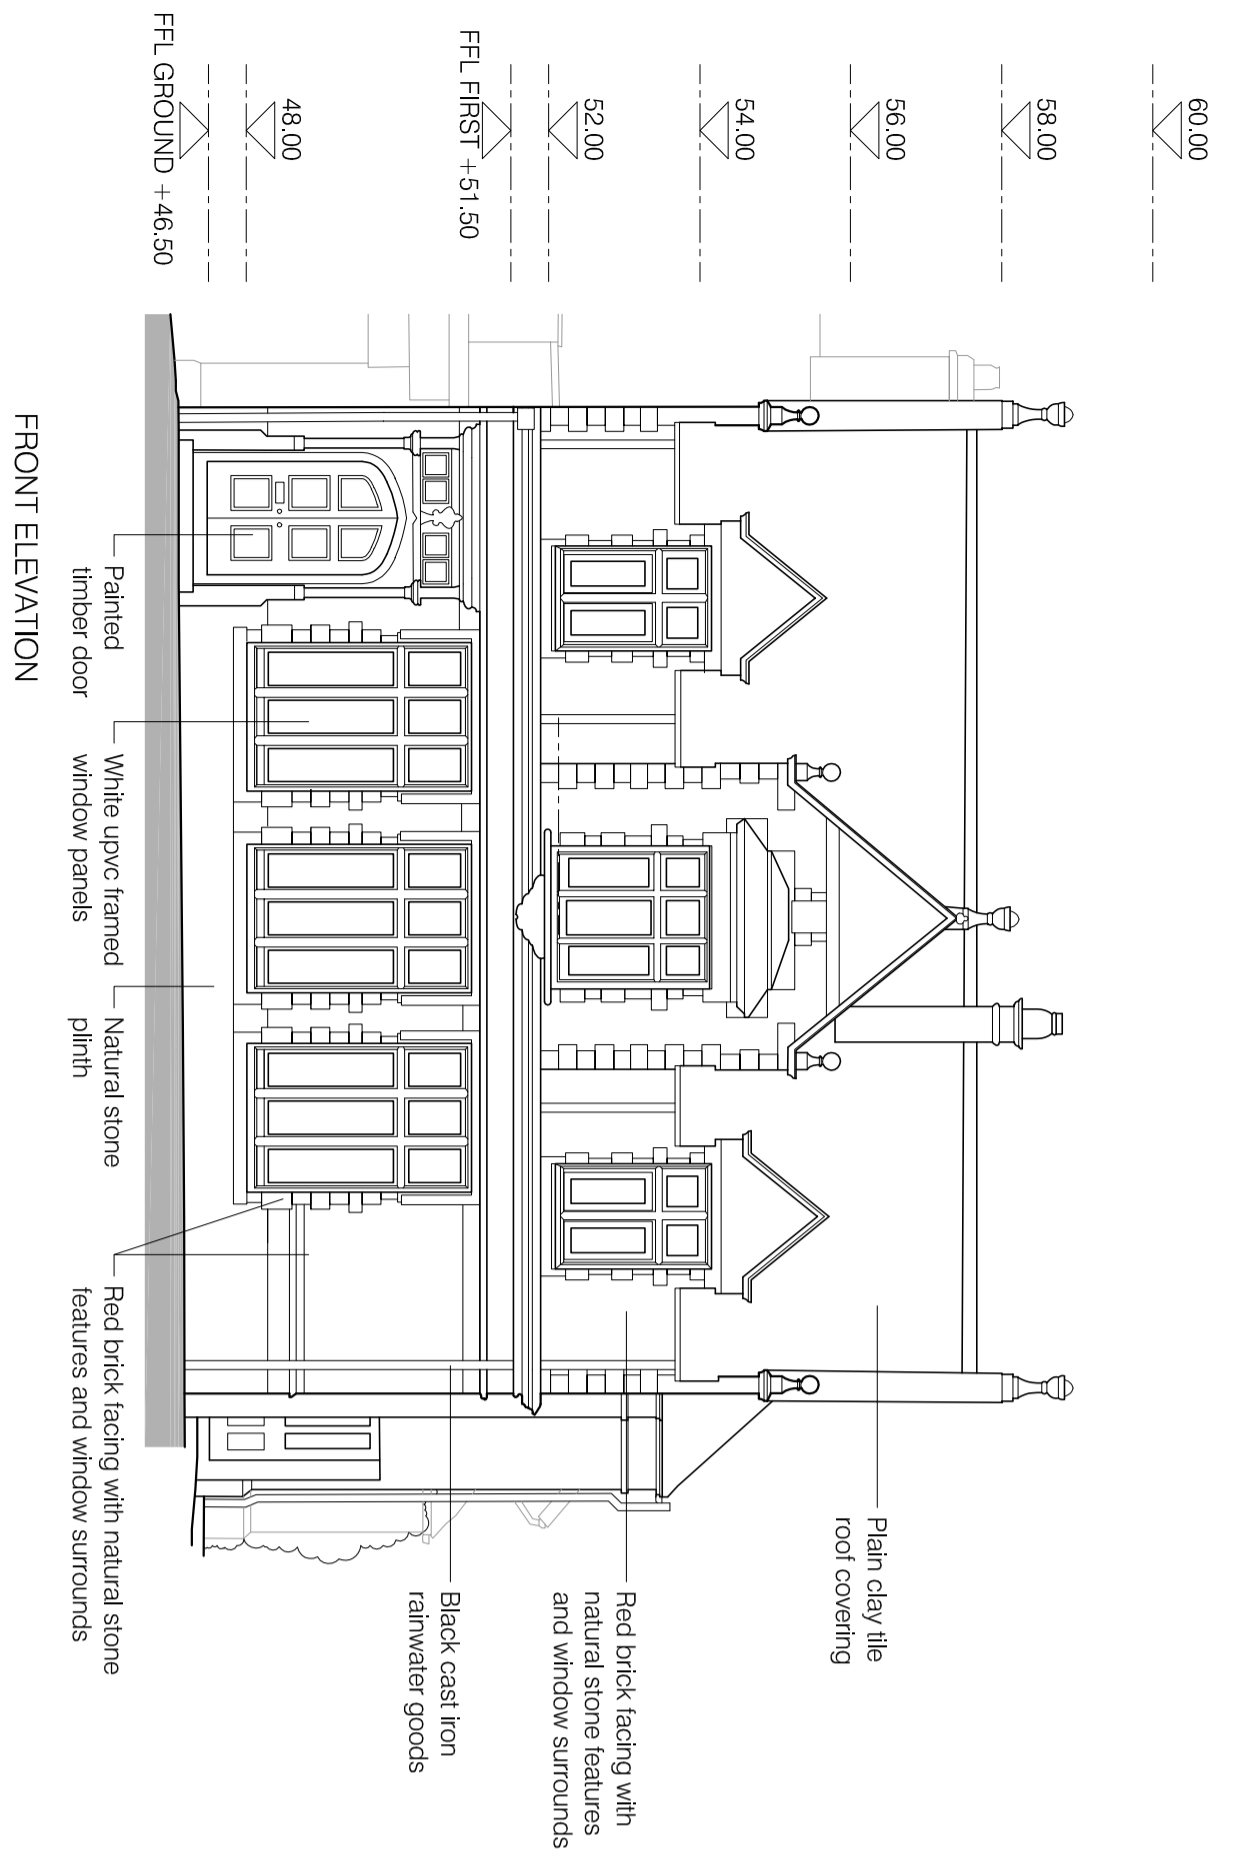

Do not scale. Contractors must check all dimensions on site before preparing production drawings or commencing any work. This drawing and its design is the copyright of LMC Architecture Limited and may not be reproduced in any form whatsoever without their prior express written consent.

Revision	Date	Revision note	Drawn by	Purpose of issue
-	11.02.24	First Issue	LM	Planning

Project Conversion and extension to 69 King Street, Whalley	Drawing title Existing elevations	Scale 1:100 @ A2	LMC Architecture Limited Architectural design services
Client Roman Corporation	Drawing number 2339-PL01	Date 11.02.24	4 Dovegate Drive, Ightenhill, Burnley, Lancashire, BB12 8XD Web: www.lmcarchitecture.co.uk