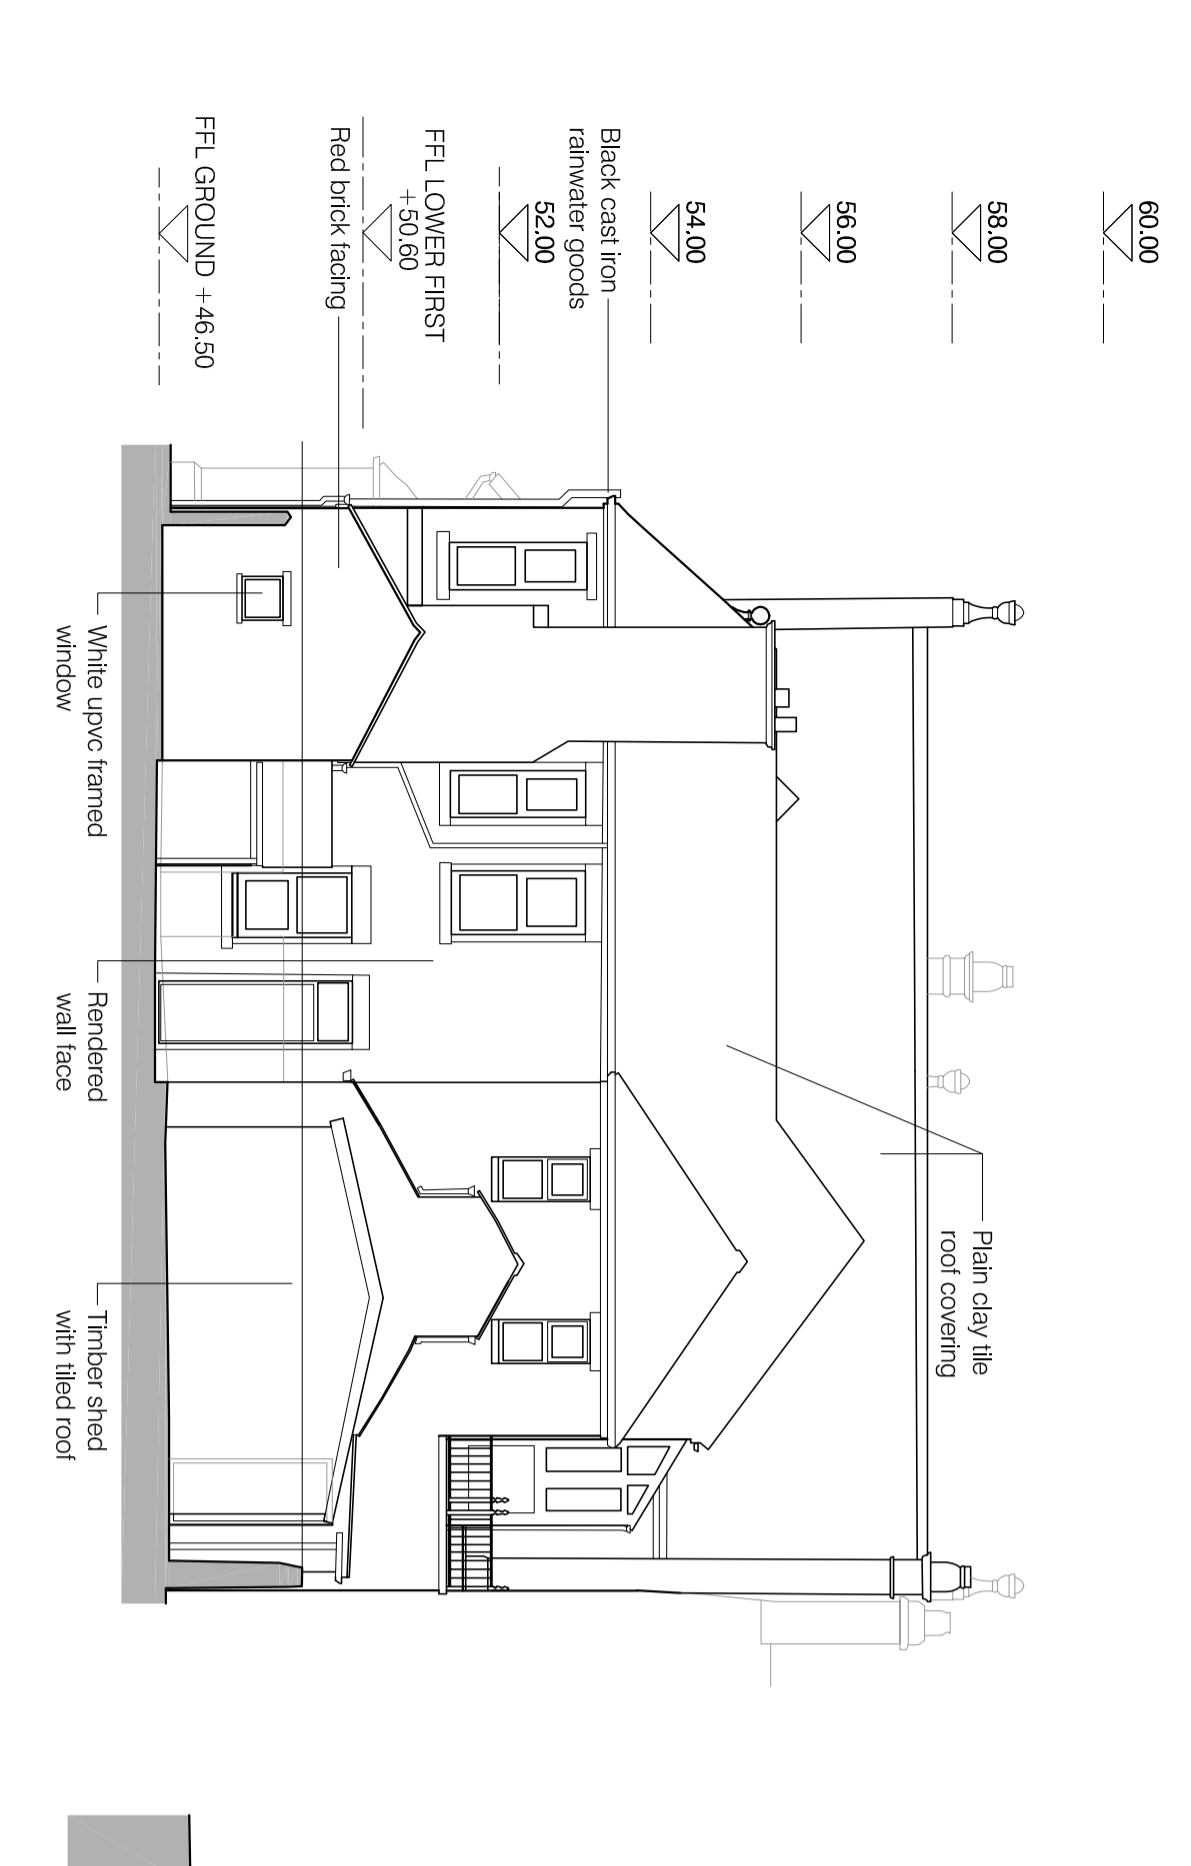

Do not scale. Contractors must check all dimensions on site before preparing production drawings or commencing any work. This drawing and its design is the copyright of LMC Architecture Limited and may not be reproduced in any form whatsoever without their prior express written consent.

Revision	Date	Revision note	Drawn by	Purpose of issue
-	11.02.24	First Issue	LM	Planning

Project Conversion and extension to 69 King Street, Whalley	Drawing title Existing elevations	Scale 1:100 @ A2	LMC Architecture Limited Architectural design services
Client Roman Corporation	Drawing number 2339-PL01	Date 11.02.24	4 Dovegate Drive, Ightenhill, Burnley, Lancashire, BB12 8XD Web: www.lmcarchitecture.co.uk