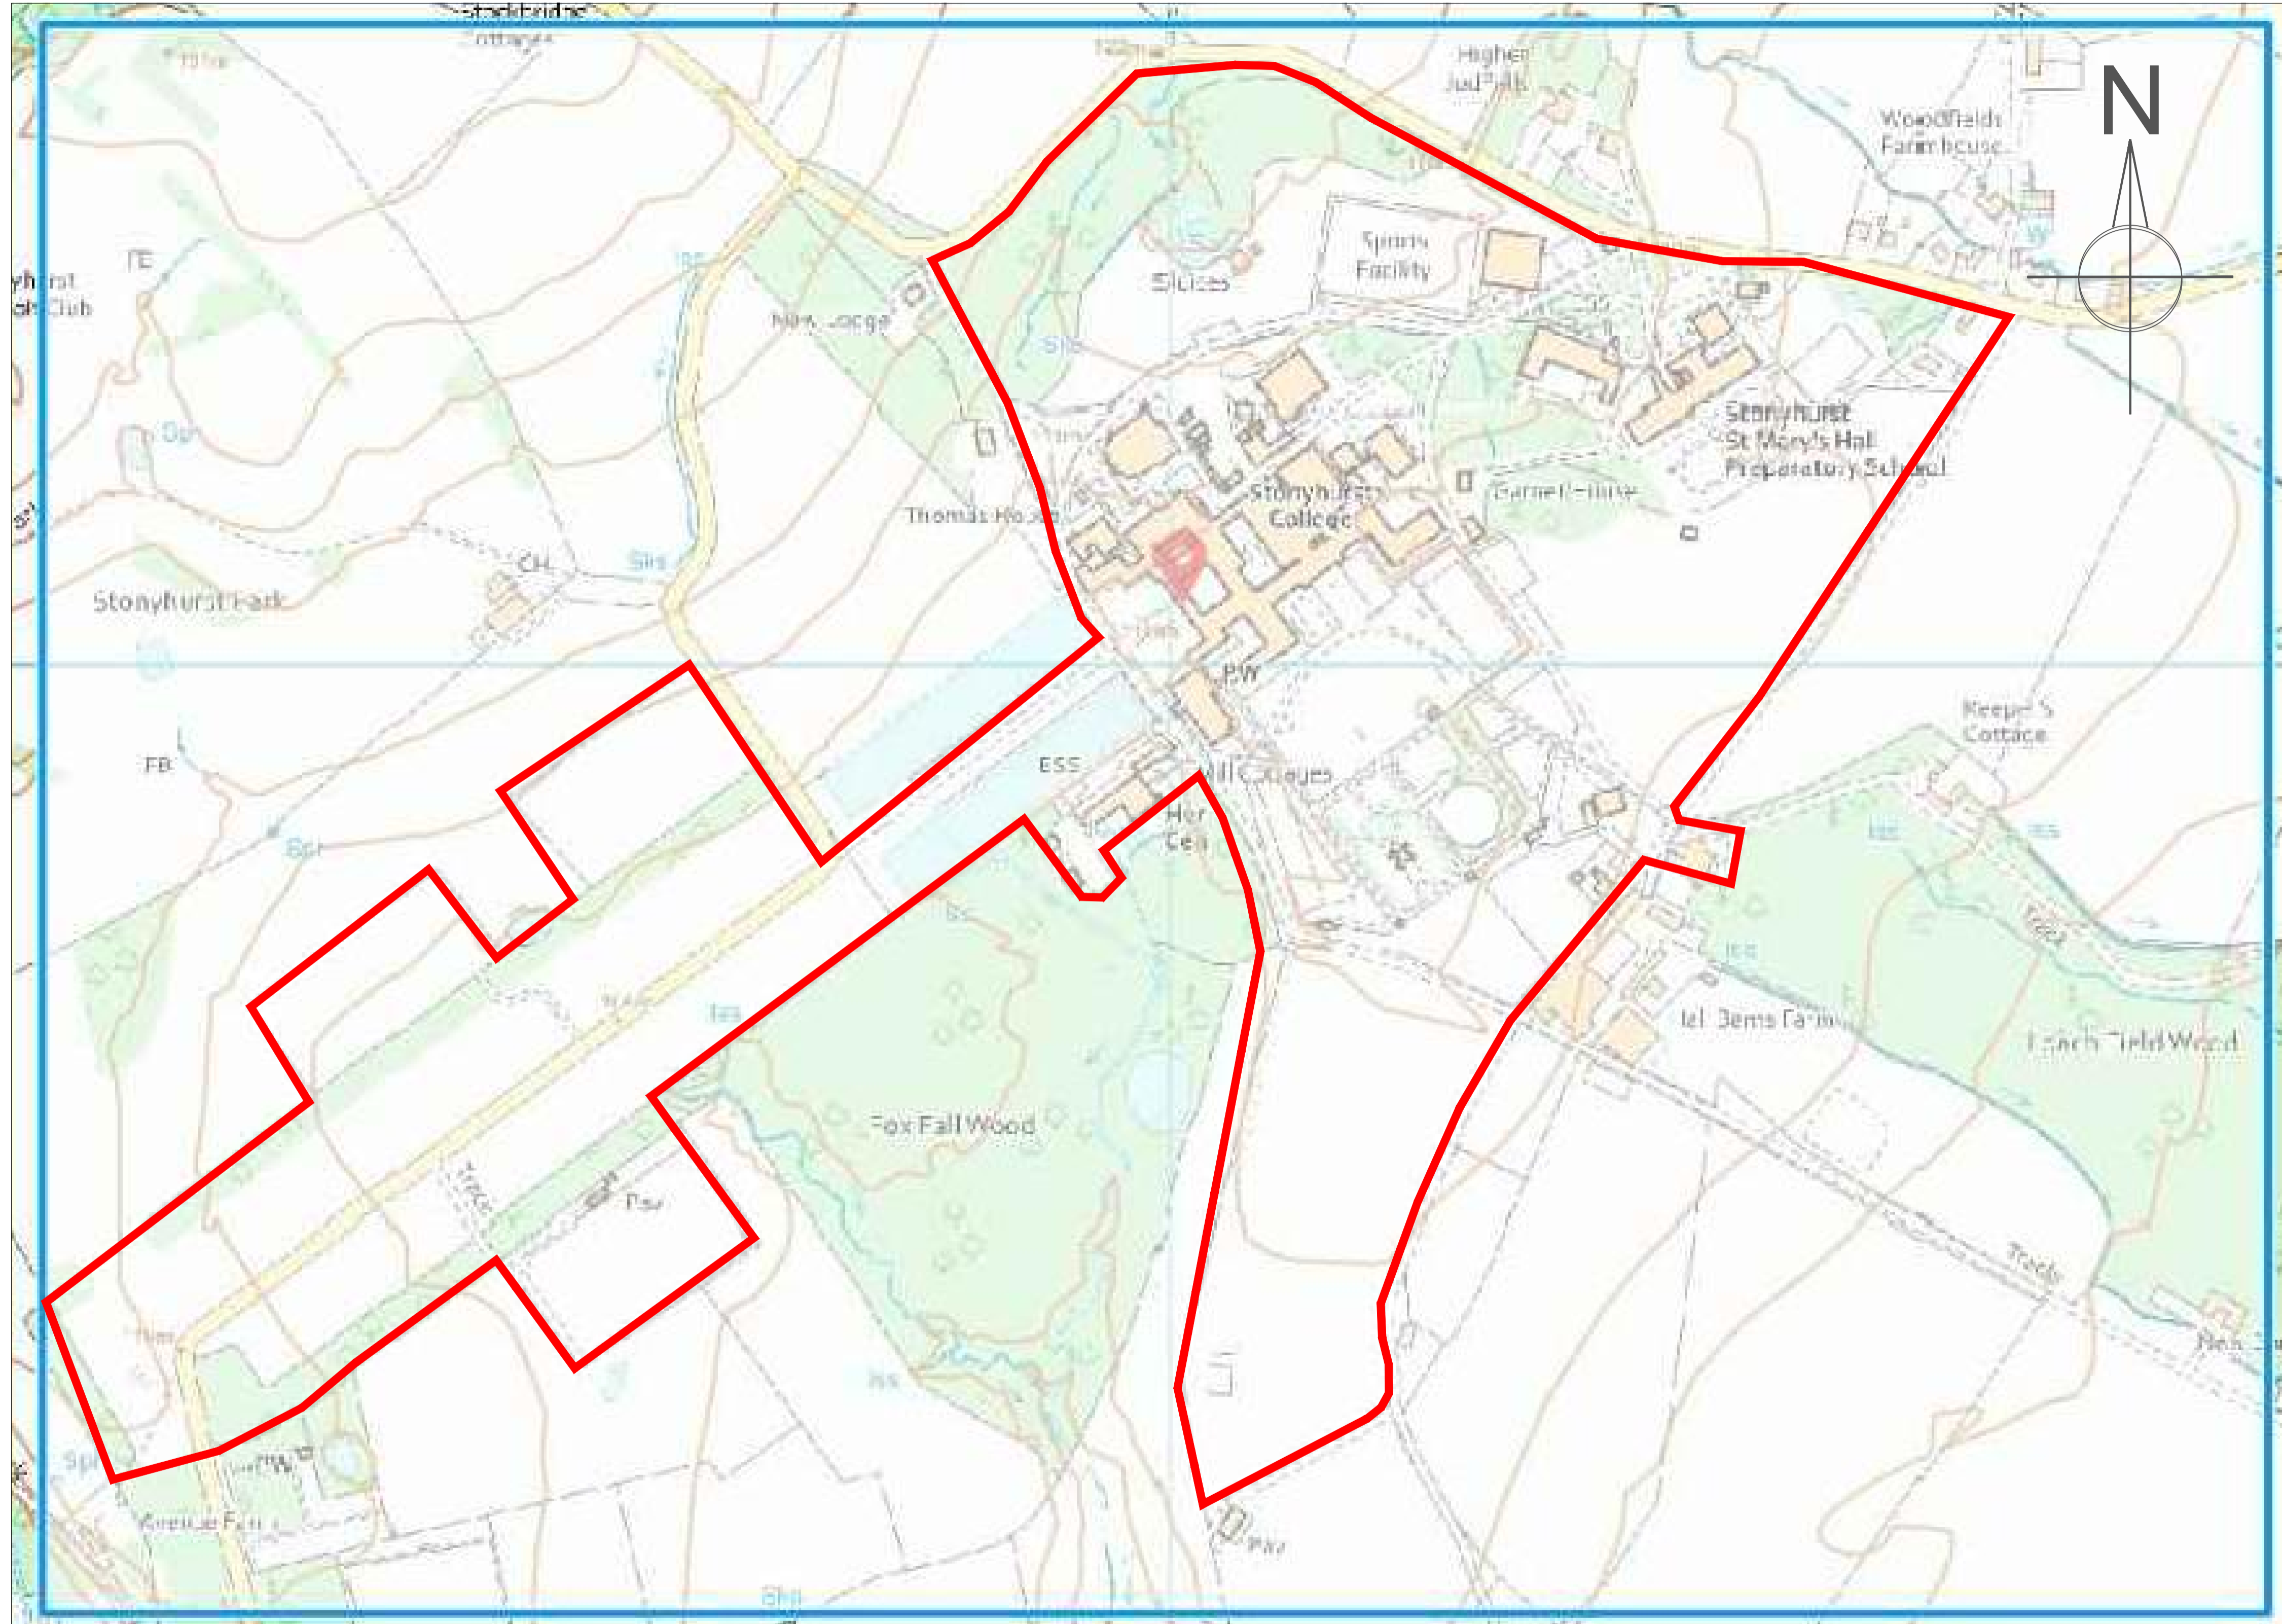

Scale Bar:

Do not scale this drawing - In all cases figured dimensions to be followed
All dimensions to be checked on site before work commences
© This drawing is the copyright of DTZ and may not be reproduced in part or in whole without prior written permission

Notes

Revision	Description	Date	Drawn

Project and Building Consultancy
North West
No. 1 Marsden Street
Manchester
M2 1HW
Tel: +44 (0) 161 236 9595
Fax: +44 (0) 121 228 7097
www.dtz.com

Client: Stonyhurst College.
Clitheroe, BB7 9PZ.
Project: Brothers Walk - WC & Shower Facilities.

Drawing: College - Site Location Plan.

STONYHURST COLLEGE-SITE LOCATION PLAN.

Scale: 1:2500 @ A1 Drawn by: SS.
Date: 25.07.24 Checked by: PK.
Drawing Number: J.723.09 Revision: