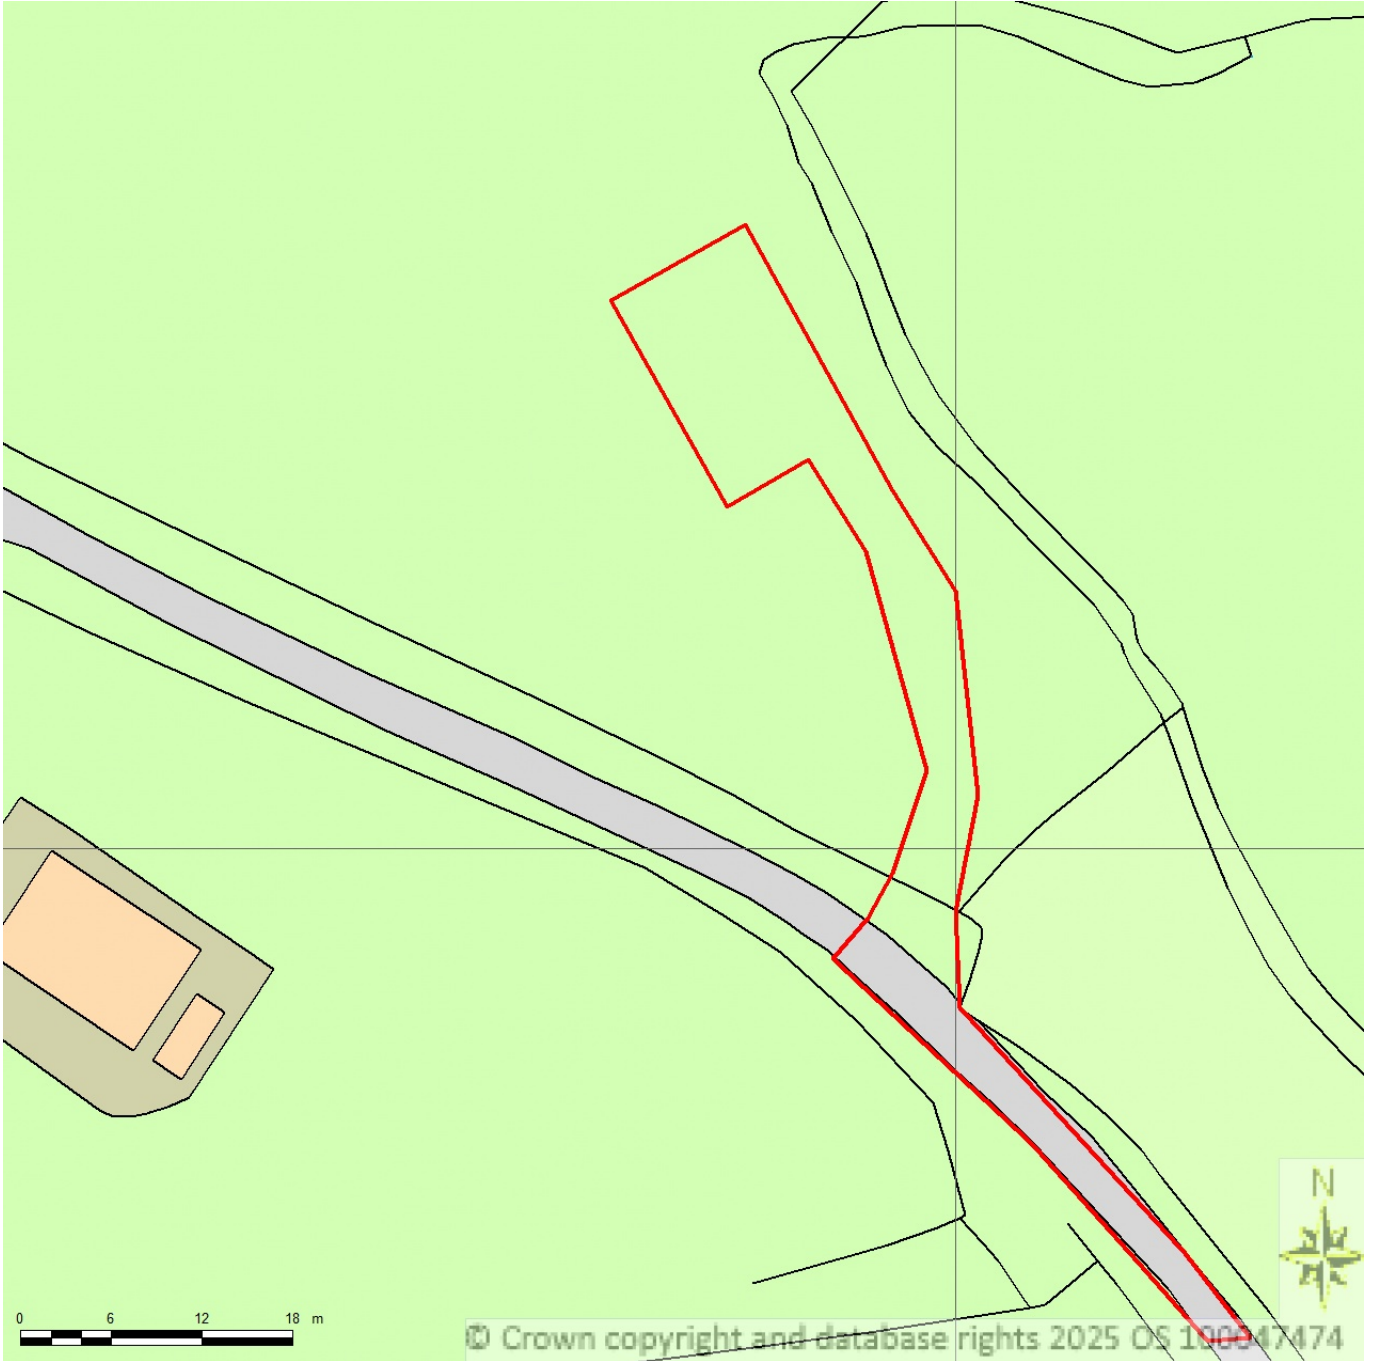

BLOCK/SITE PLAN
AREA 90m x 90m
SCALE 1:500 on A4
CENTRE COORDINATES: 367082, 438111

Supplied by Streetwise Maps Ltd
www.streetwise.net
Licence No: 100047474
15/01/2025 10:44:06