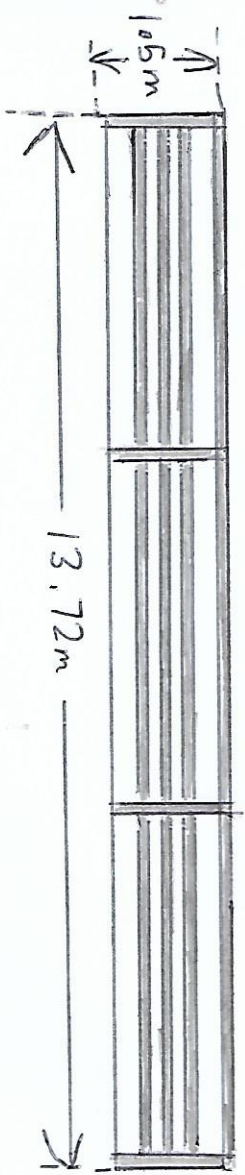

South elevation

North elevation

East elevation

West elevation

Constructed from 7x3" Timber metal Gate

existing livestock gathering area  
land off Longridge Road Hurst Green  
BB7 9QP

1:100