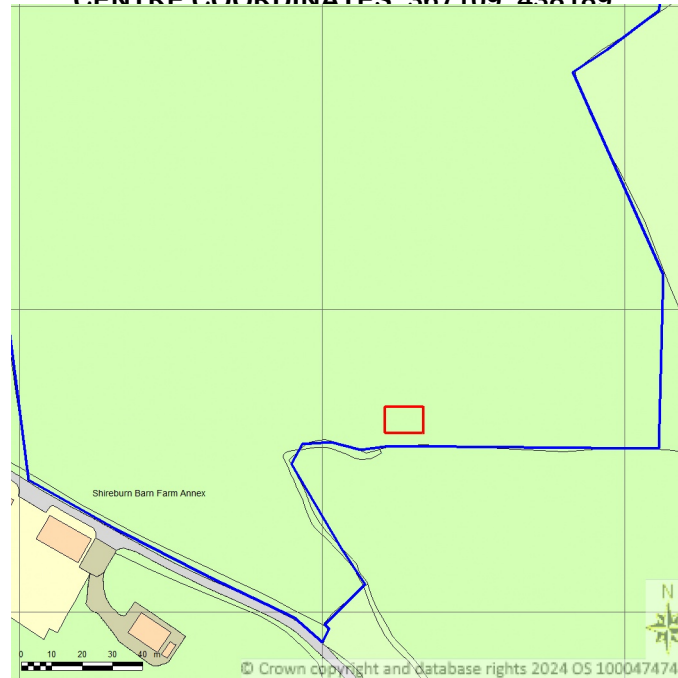

Existing  
SITE LOCATION PLAN  
AREA 5 HA  
SCALE 1:2500 on A4  
CENTRE COORDINATES: 367109 438189

Supplied by Streetwise Maps Ltd  
[www.streetwise.net](http://www.streetwise.net)  
Licence No: 100047474  
21/10/2024 14:13:01