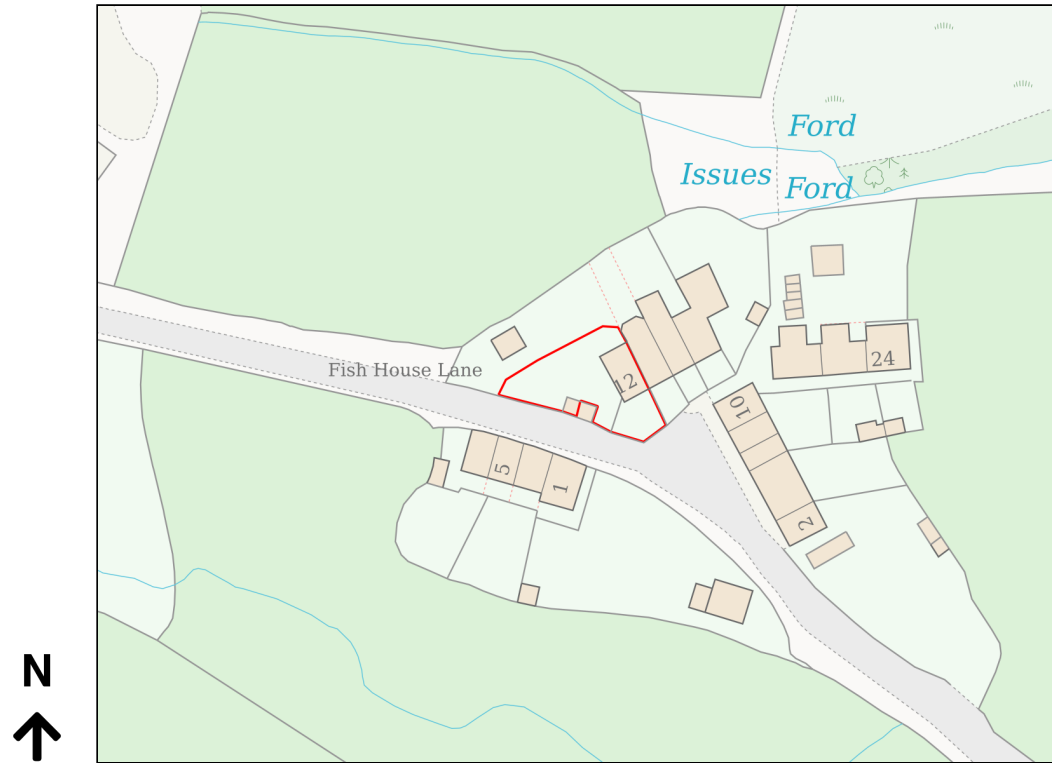

Location Plan

Site Address: 12, Old Hive, Fish House Lane, Chipping, PR3 2QQ

Date Produced: 15-Oct-2024

Scale: 1:1250 @A4

Planning Portal Reference: PP-13470536v1