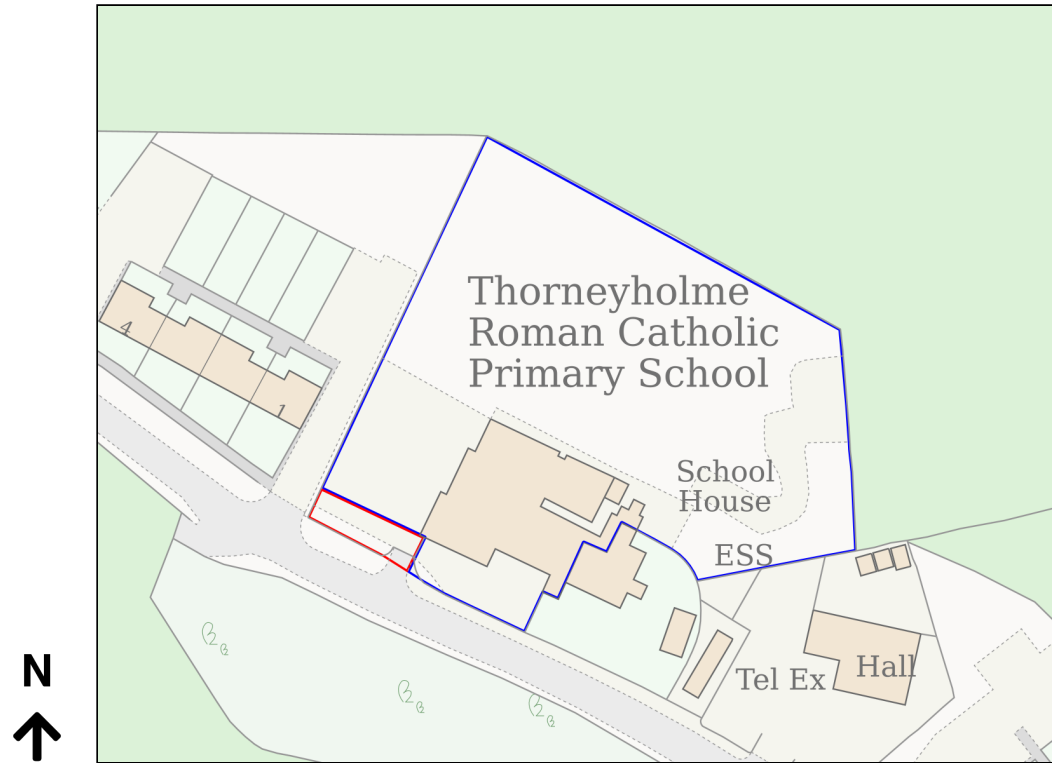

# Location Plan

Site Address: Thorneyholme Roman Catholic Primary School, Trough Road, Dunsop Bridge, BB7 3BG

Date Produced: 16-Oct-2024

Scale: 1:1250 @A4

Planning Portal Reference: PP-13484532v1