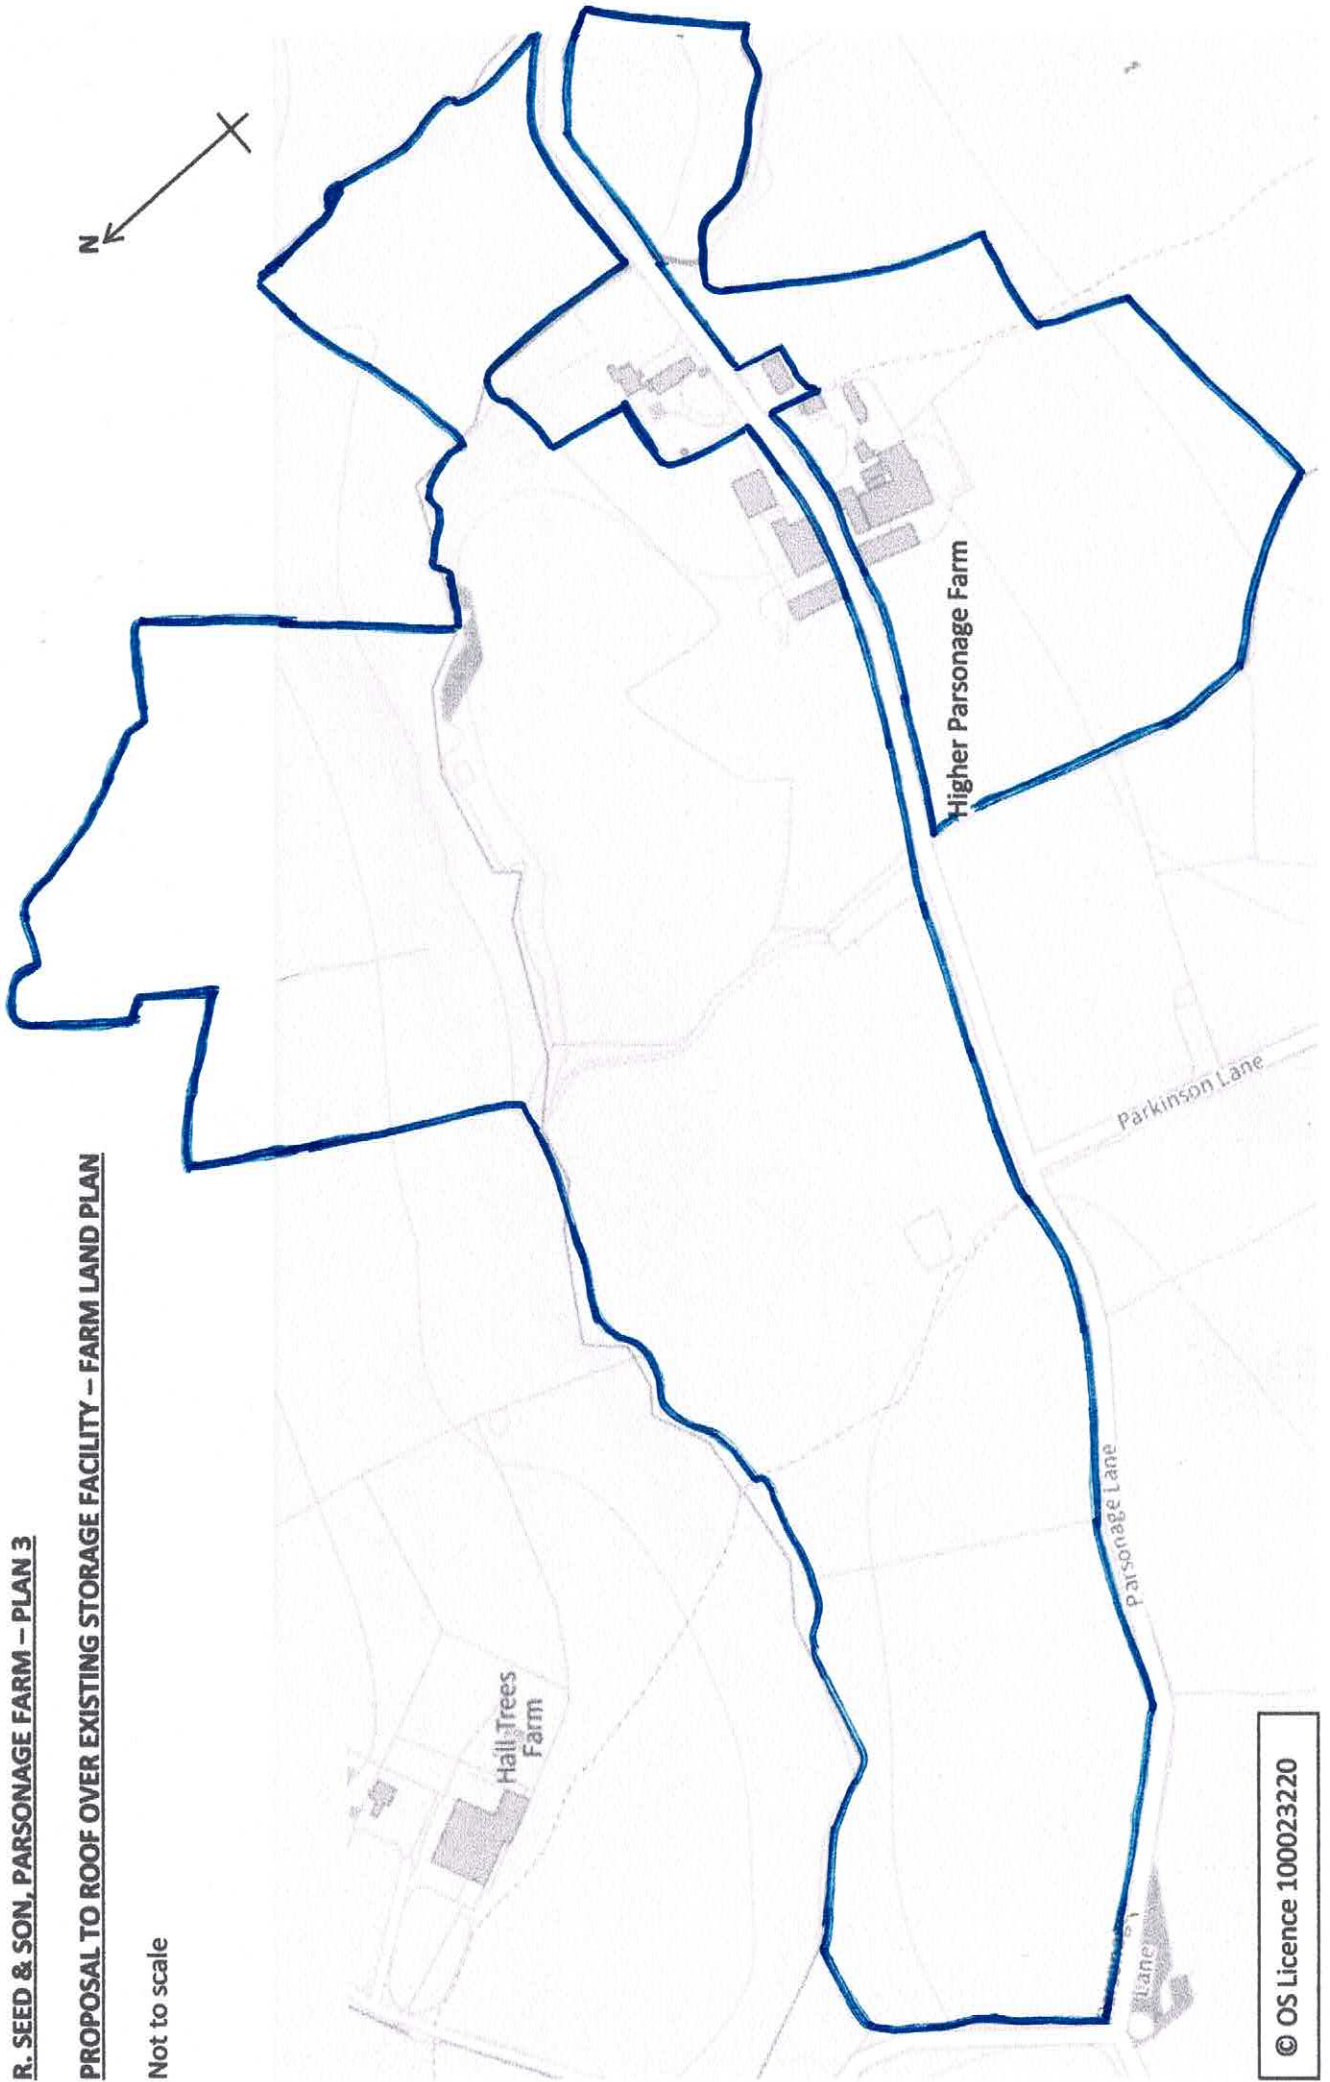

R. SEED & SON, PARSONAGE FARM – PLAN 3

PROPOSAL TO ROOF OVER EXISTING STORAGE FACILITY – FARM LAND PLAN

Not to scale

© OS Licence 100023220