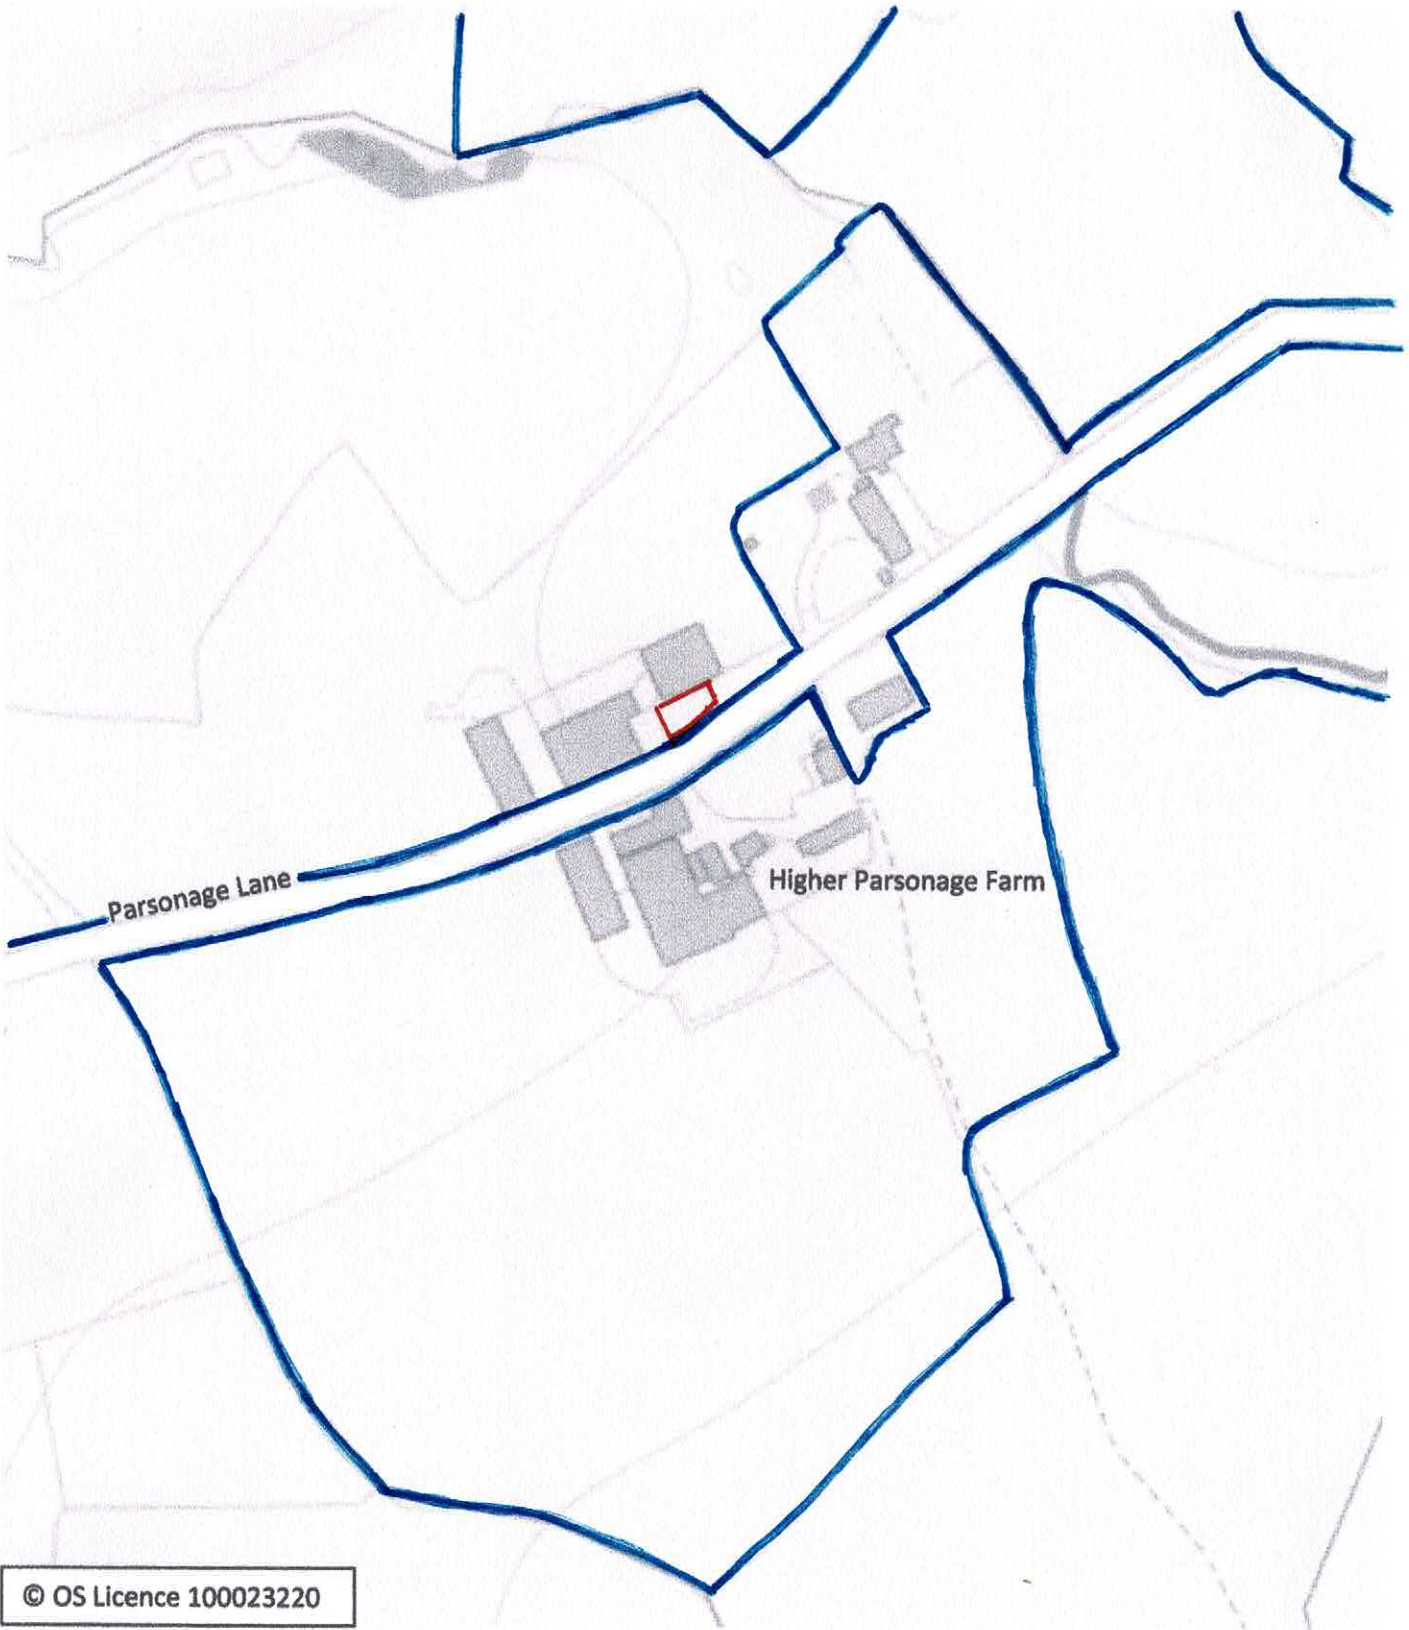

R. SEED & SON, PARSONAGE FARM – PLAN 1

PROPOSAL TO ROOF OVER EXISTING STORAGE FACILITY – LOCATION PLAN

SCALE 1 : 2500

© OS Licence 100023220