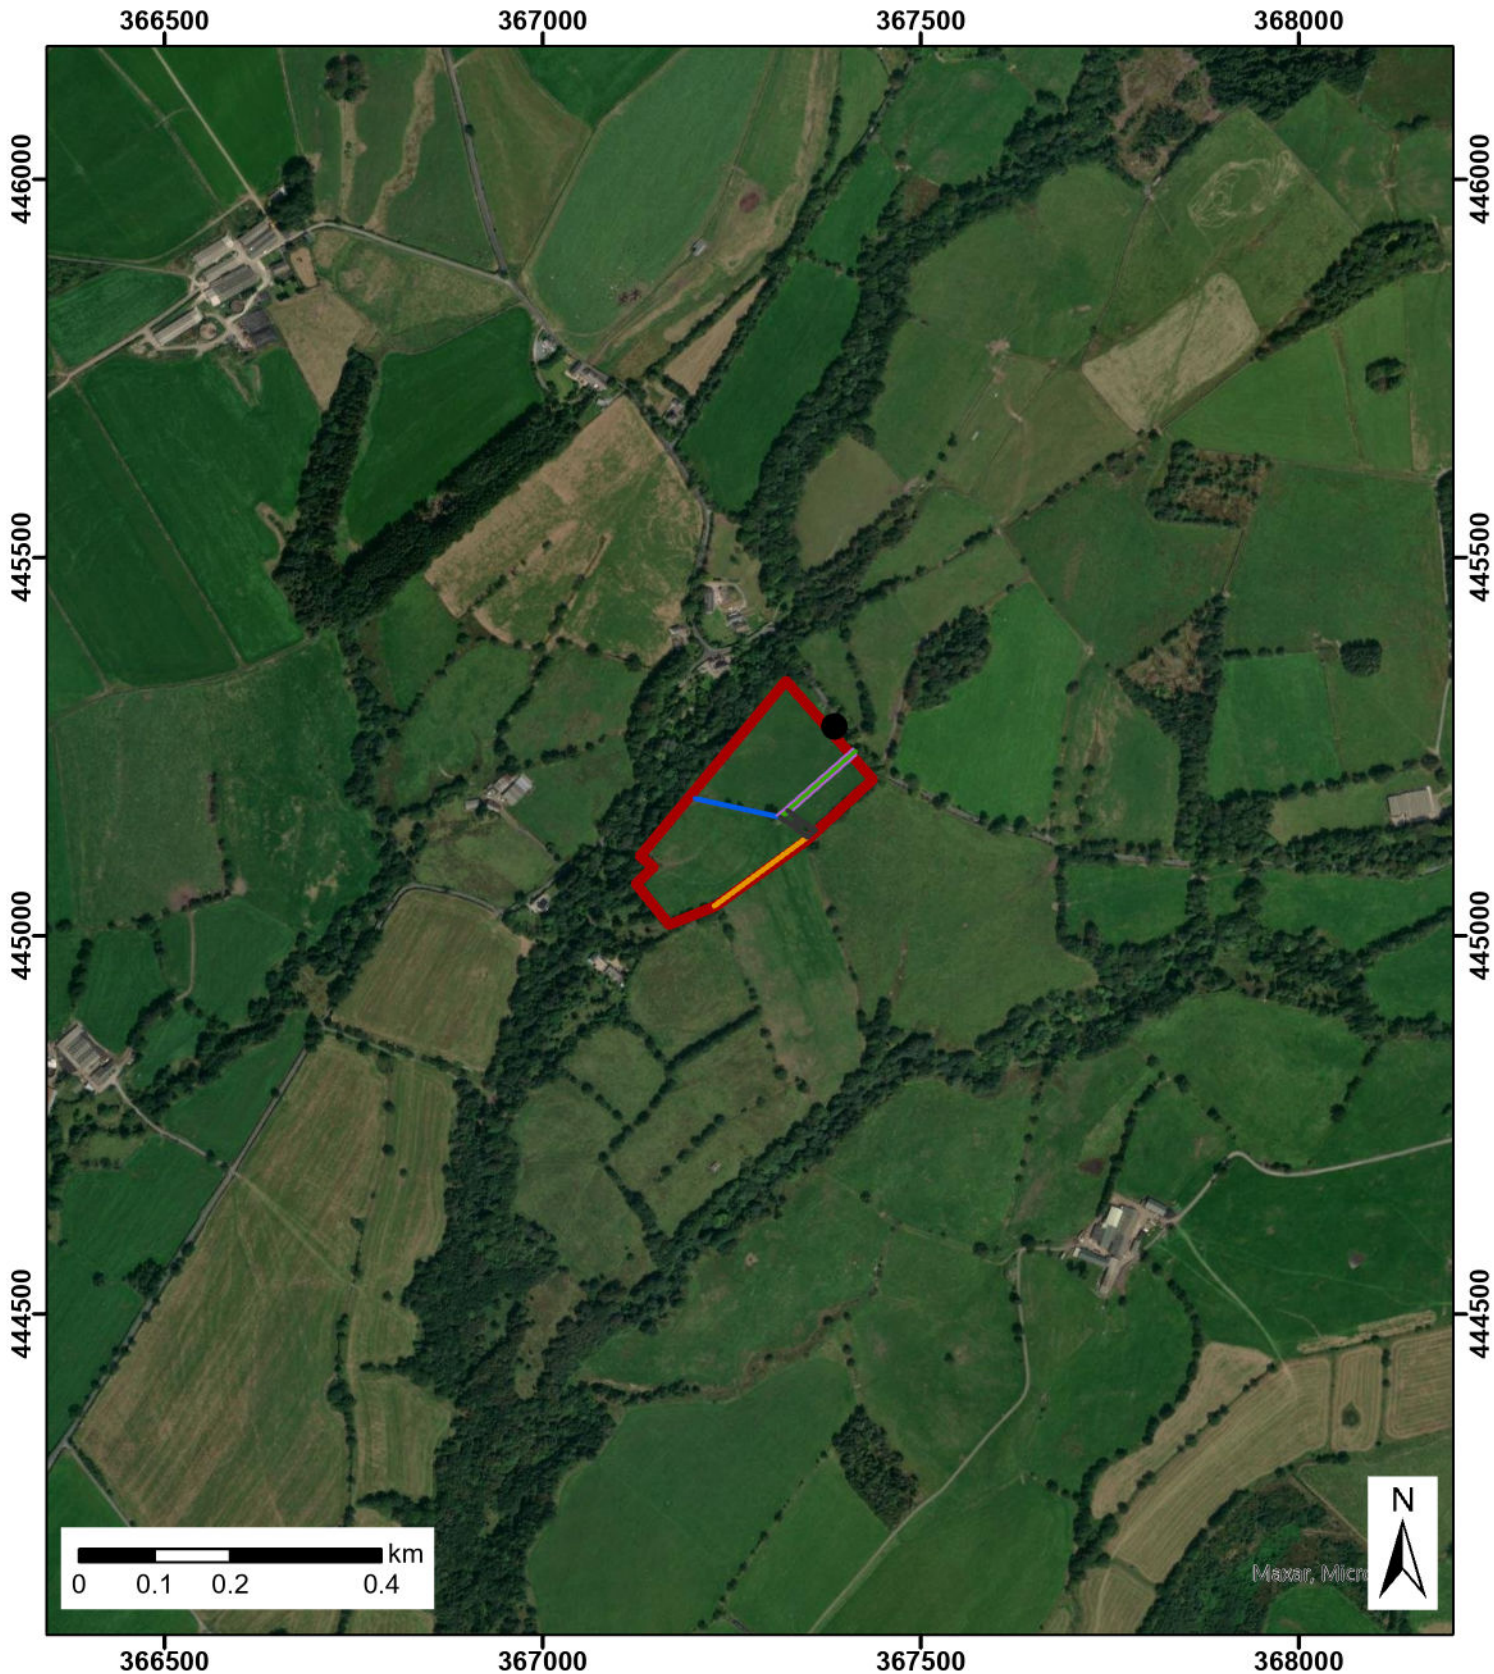

Cow Ark Wetland Location

○ CowArkPoints	— Step-pool-ditch
CowArkLines	— Stock Fencing
FeatureTyp	— Woodland Fencing
— Banked Hedge	— <all other values>
— Hedge	■ <all other values>

Author: Rob Cooper
 Project: RfR: Cow Ark Wetlands
 Date: 08/01/2025
 Coordinate System: British National Grid
 Scale: 1:10,000

Some or all of the following statements apply: Contains public sector information licensed under the Open Government Licence v3.0; Contains Ordnance Survey data © Crown copyright and database right 2019; © Environment Agency copyright and/or database right 2019. All rights reserved; © Natural England. Copyright and database rights 2019; Contains, or is derived from, information supplied by Ordnance Survey and Rural Payments Agency. © Crown copyright and database right 2019. Ordnance Survey Licence number 100022021.