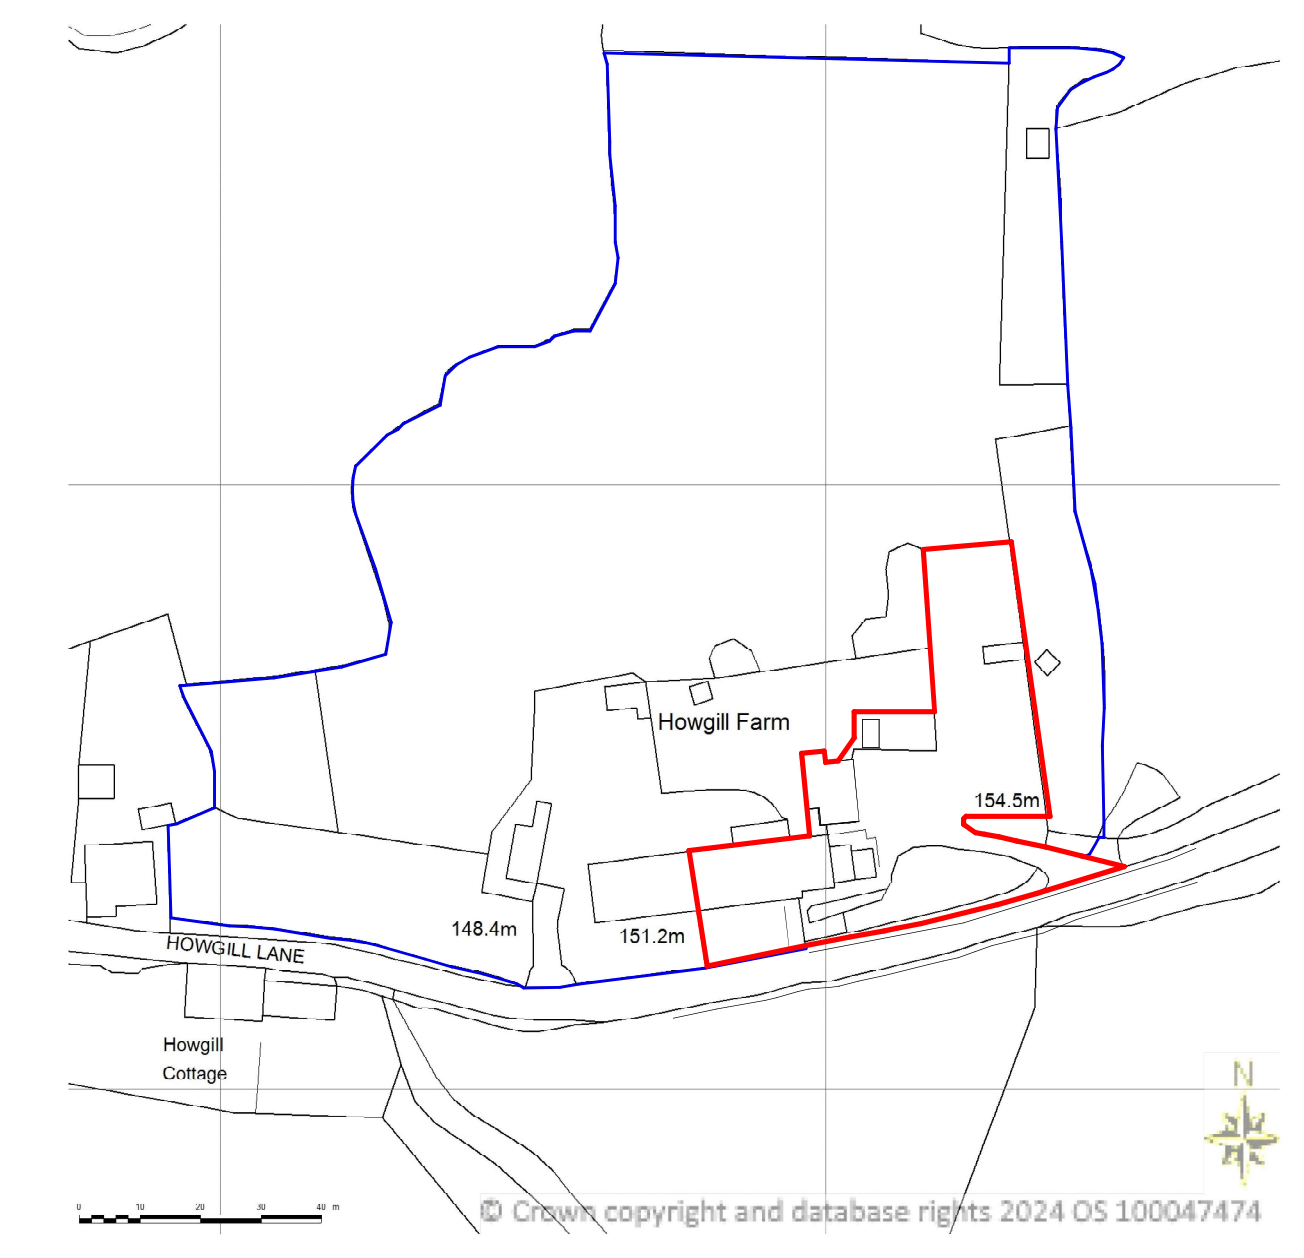

SITE LOCATION PLAN
AREA 4 HA
SCALE: 1:1250 on A4
CENTRE COORDINATES: 382775 , 446076

Supplied by Streetwise Maps Ltd
www.streetwise.net
Licence No: 100047474
15:20:08 04/09/2024

Date	Revision

Client Canine Health and Hydro Ltd

Job No Maney-Canine

Site Howgill Farm
Howgill Lane
Rimington
Clitheroe BB7 4EF

Project Change Of use and regularisation

Status Planning C Revised

plans and planning
Newby Croft
Newby Back Lane
Rimington
BB7 4DZ
Email - ptkirk@gmail.com Tel - 07770 820611
www.plansandplanning.co.uk

Drawing No: P100 - 27/03/26

Drawing: Site Plan

Print to Scale on 27/03/2026 09:16:22