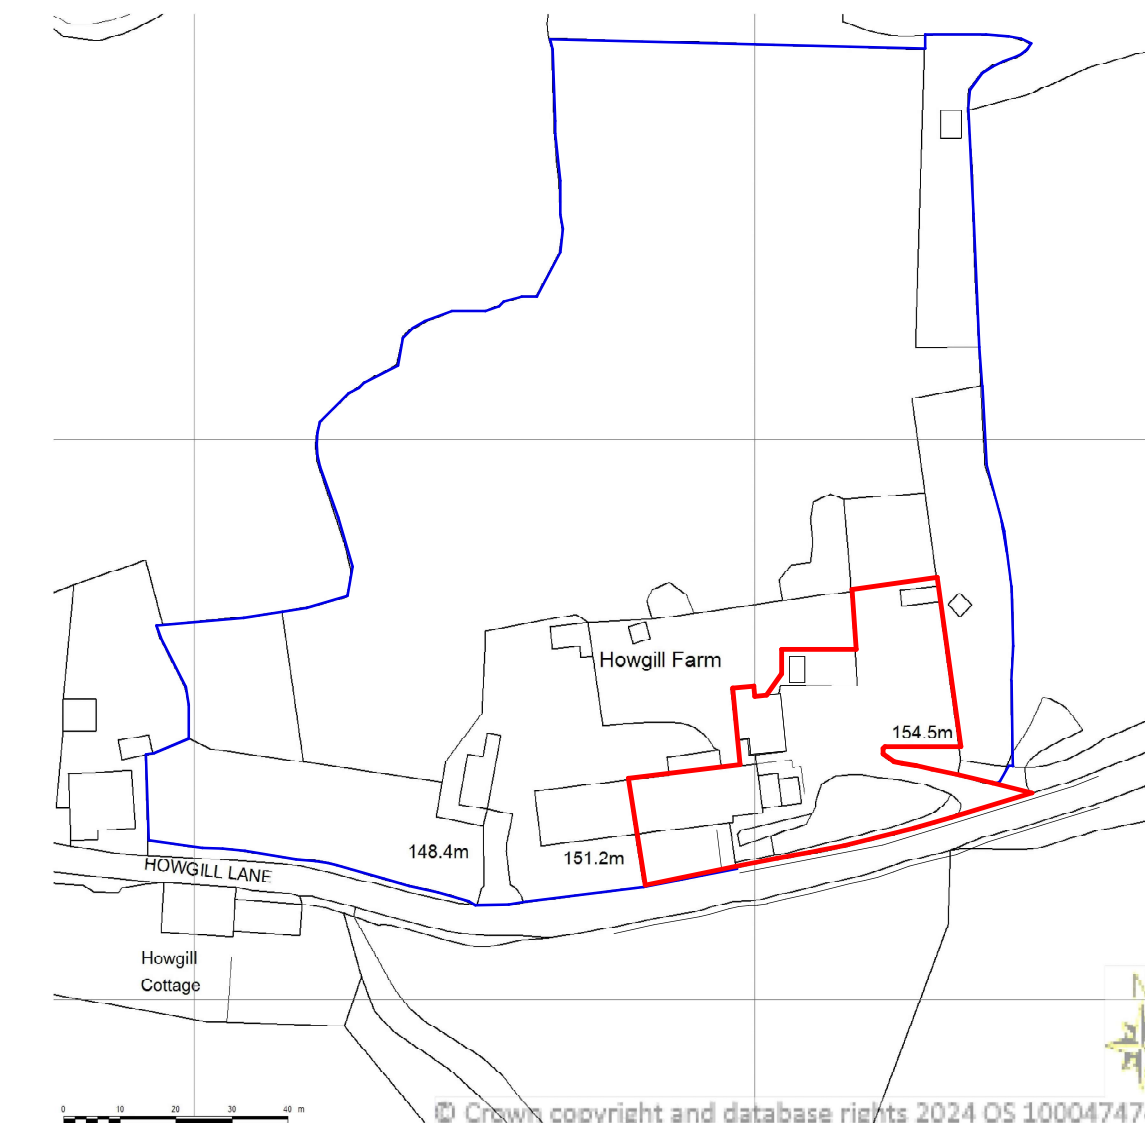

Streetwise

SITE LOCATION PLAN
AREA 4 HA
SCALE: 1:1250 on A4
CENTRE COORDINATES: 382775 , 446076