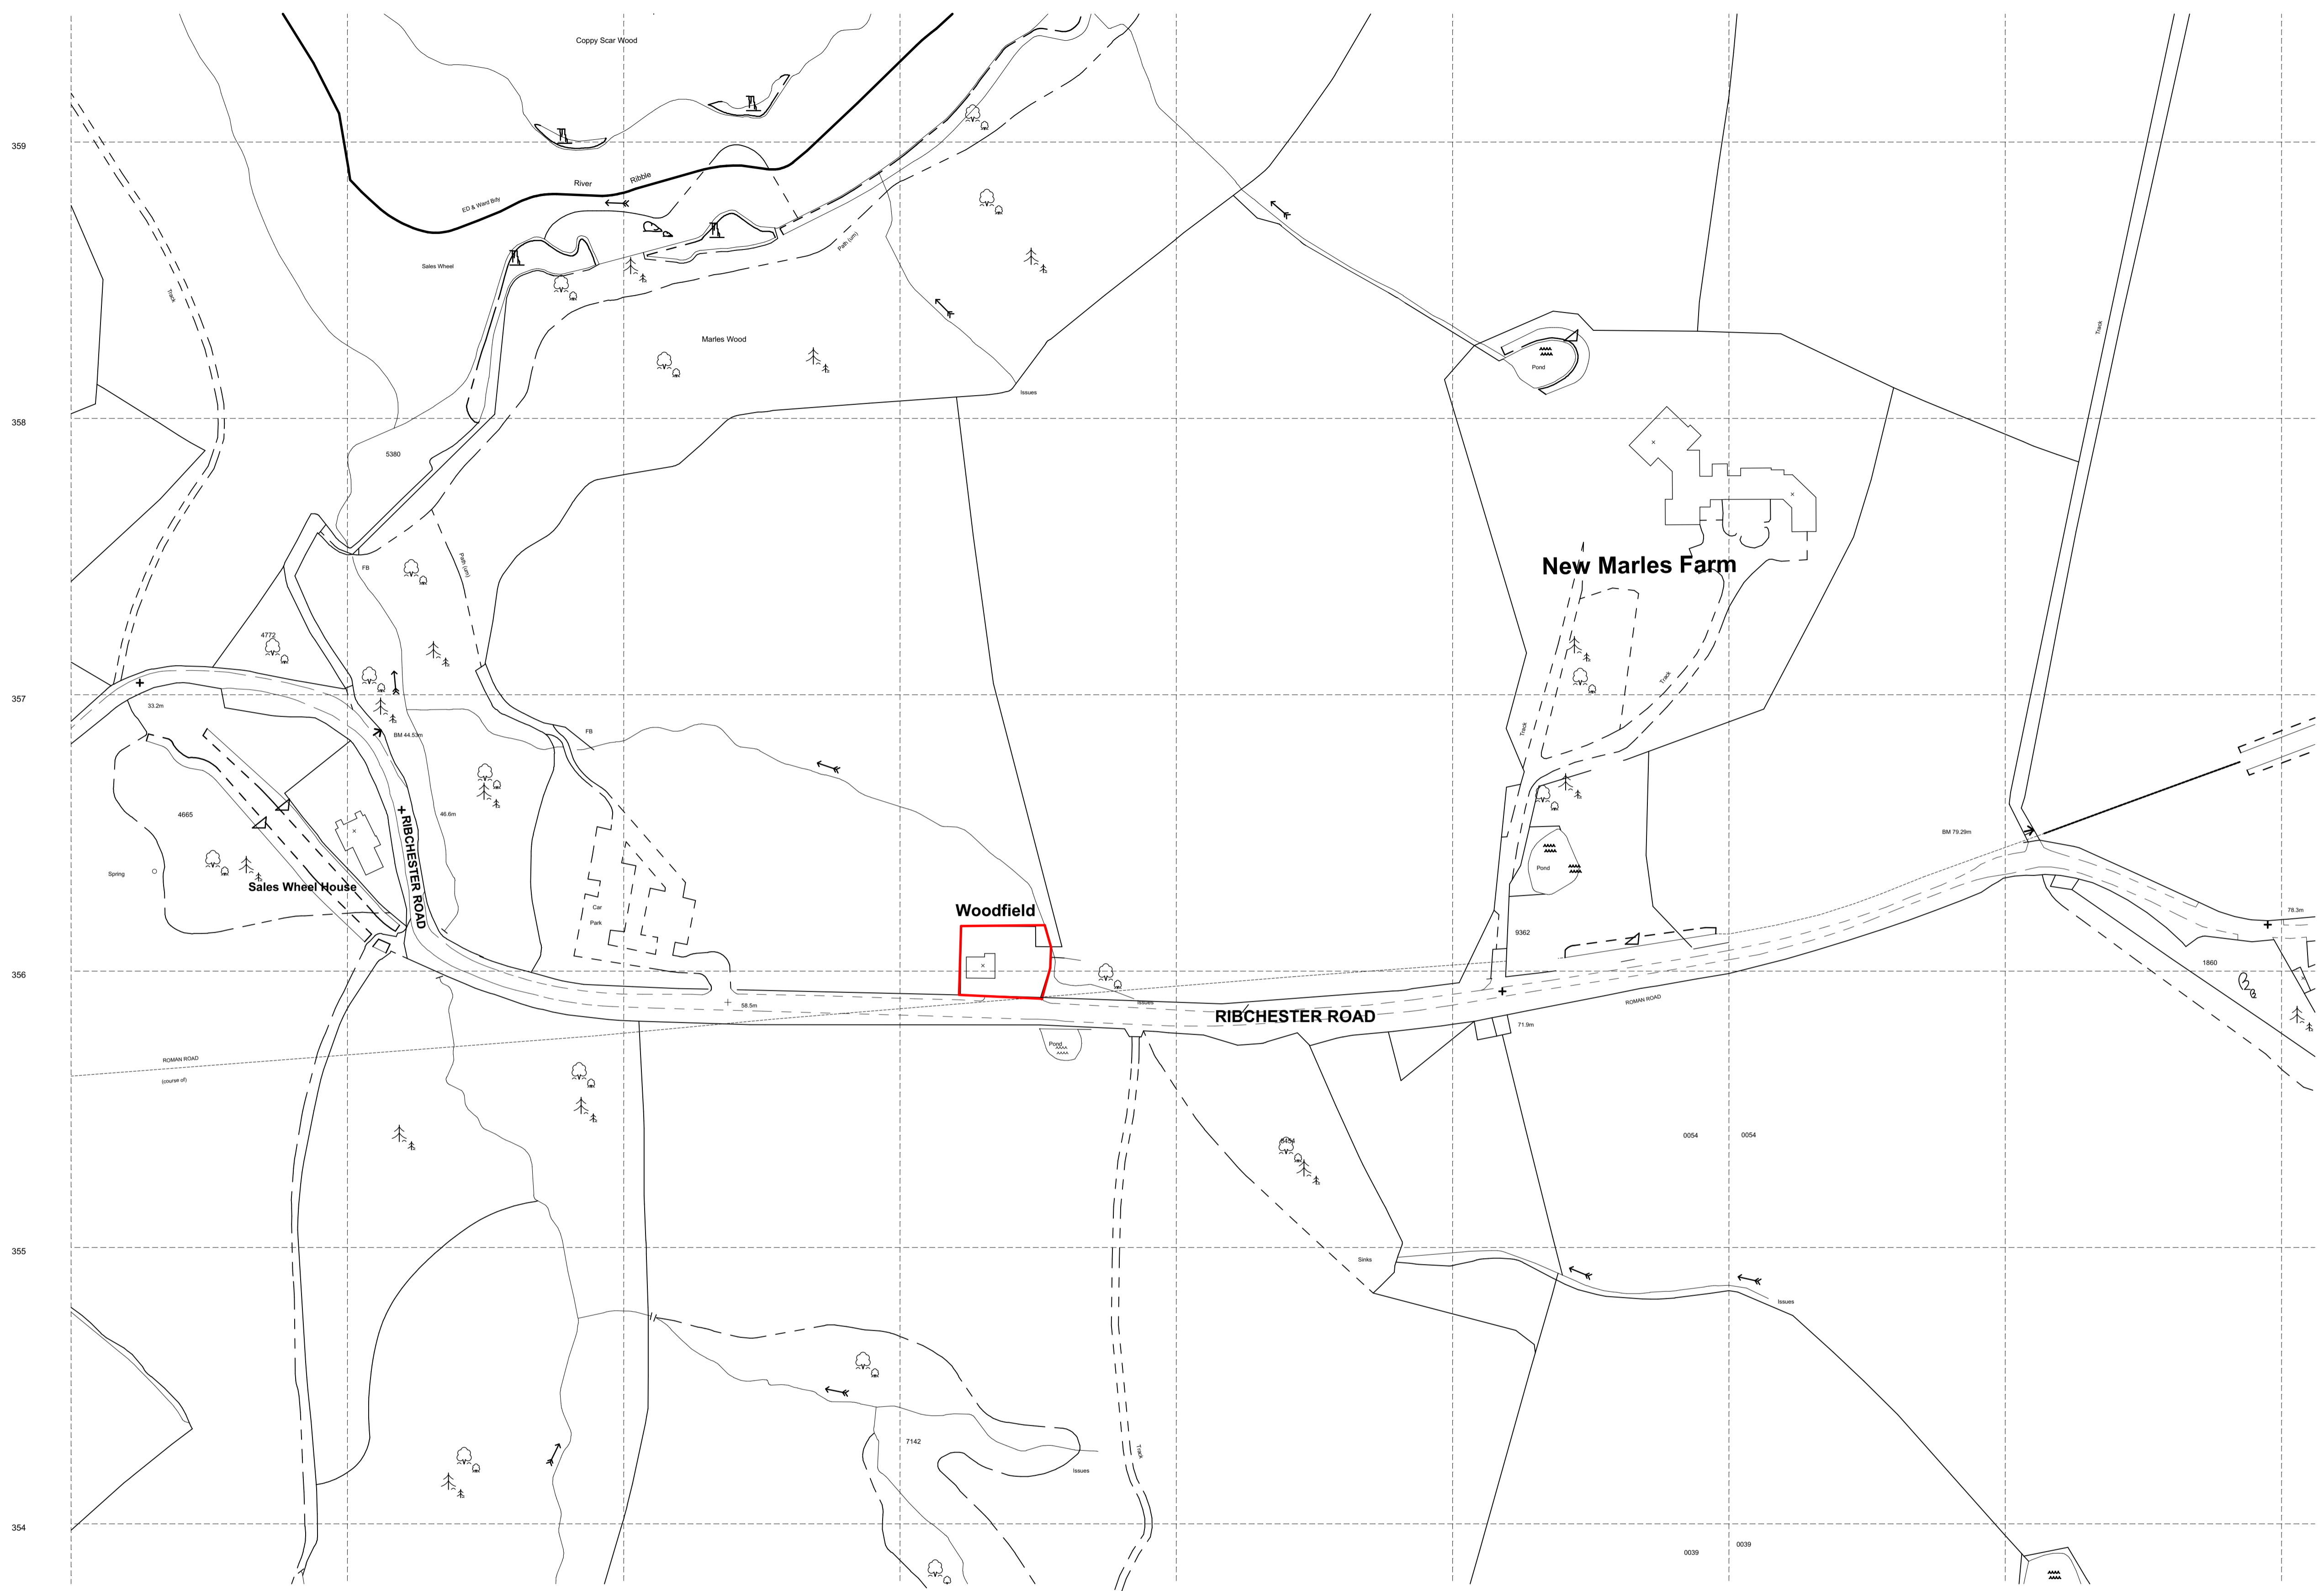

revisions:

location plan

scale 1:1250

woodfield ribchester road dinckley

campbell driver partnership
 architects designers surveyors

client: **flagon holdings**

project: **woodfield**
 ribchester road dinckley

sheet: **OS plan**

dwg no: 16.123	004	A
----------------	-----	---

scale: 1:1250 @ A1
 date: 20.06.16
 drawn: cn
 capricorn park
 blakewater road
 blackburn bb1 5qr
 t: 01254 297700
 email: design@cdparchitects.co.uk