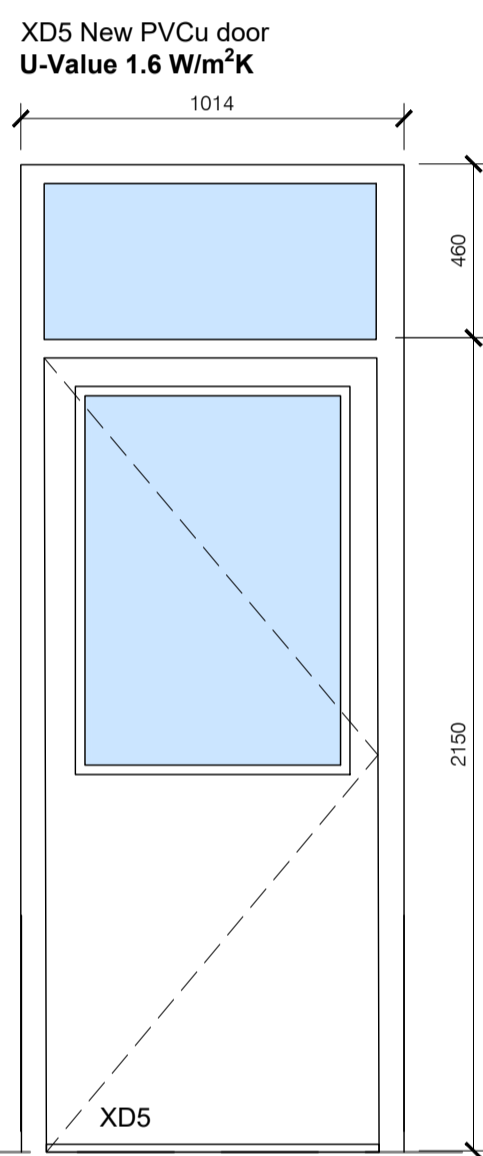

XD5 Aluplast Ideal70
Toughened glass
Frame Int. Colour: White
Frame Ext. Colour: Anthracite Grey
Door Ext. Colour: Anthracite Grey
Door Int. Colour: White
Hardware Colour: Brushed Ali
Or similar