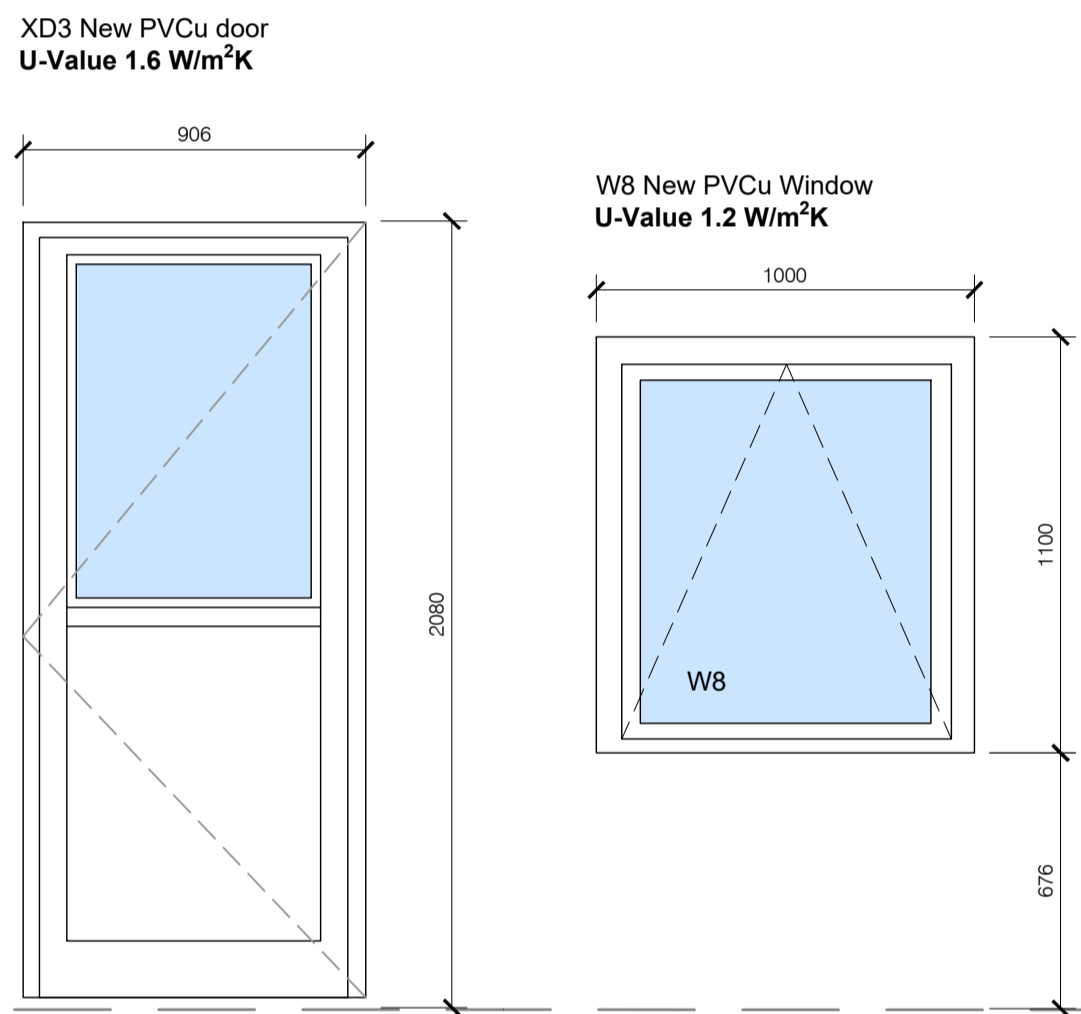

W7 Aluplast Ideal70
 PVCu Fixed casement
 Toughened safety glass
 70mm A++ U-values
 23mm rebate with an 8mm
 PAS24, RAL 7016

XD3 Aluplast Ideal70
 PVCu Inward Opening
 Frame Int. Colour: White
 Frame Ext. Colour: Anthracite Grey
 Door Ext. Colour: Anthracite Grey
 Door Int. Colour: White
 Hardware Colour: Brushed Ali