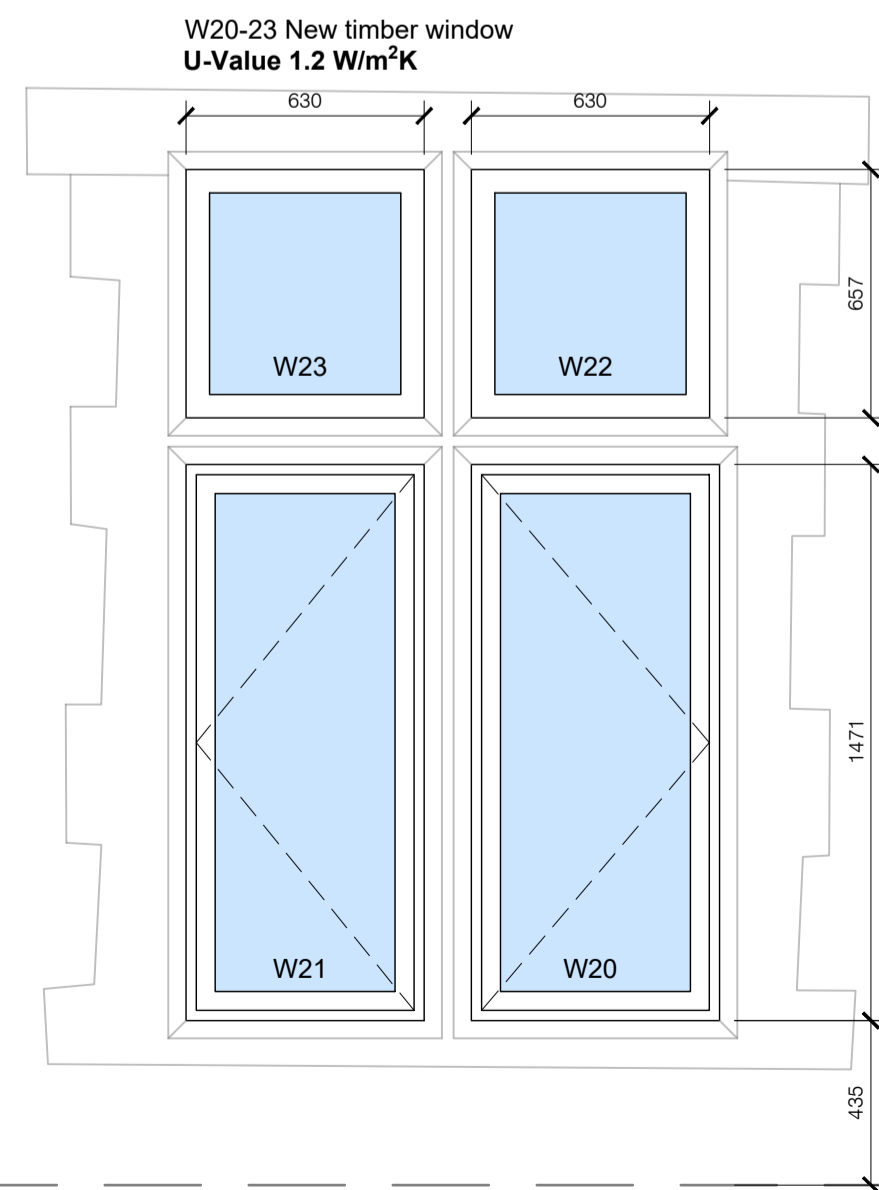

Windows are externally dimensioned from the existing survey and will need to be site measured to take into account any rebate in the stone surrounds.

W15-18 Timber Casement
 Side hung lower casements
 Fixed top lights
 Paint finish RAL 7016 to Match