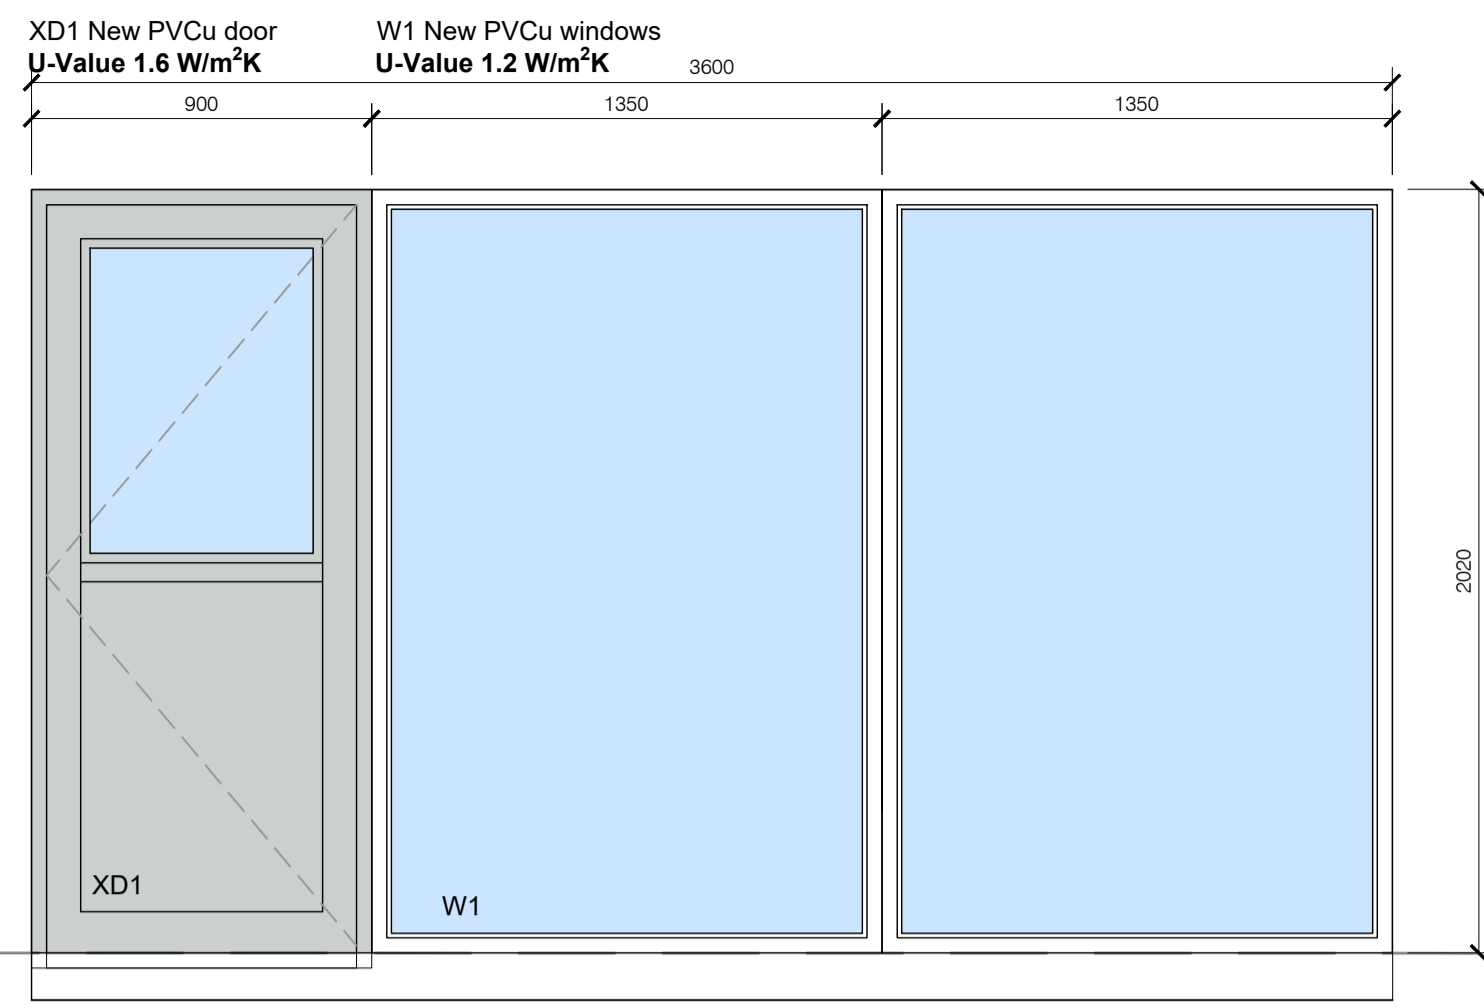

WINDOWS AND DOORS

XD1 Aluplast Ideal70
 PVCu Inward Opening
 Frame Int. Colour: White
 Frame Ext. Colour: Anthracite Grey
 Door Ext. Colour: Anthracite Grey
 Door Int. Colour: White
 Hardware Colour: Brushed Ali
 Slot glazed panel
 Or similar