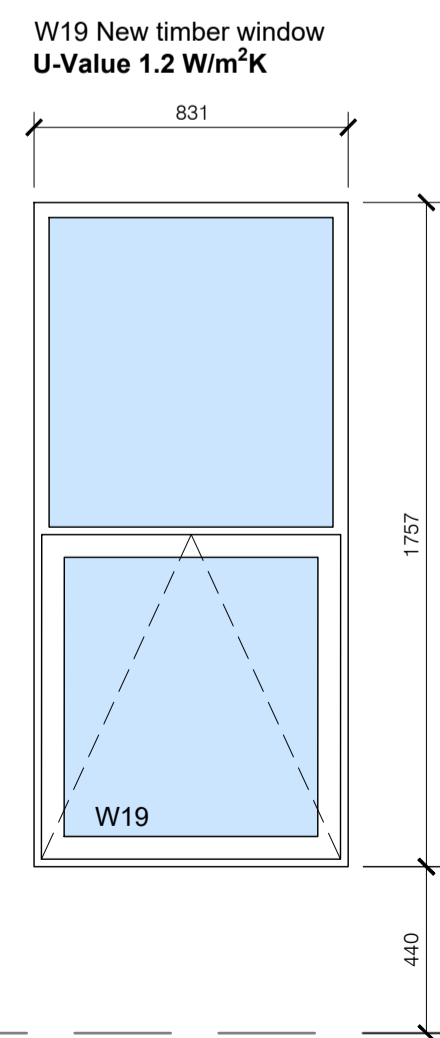

W6b Aluplast Ideal70
 PVCu Top hung casement
 70mm A++ U-values
 23mm rebate with an 8mm
 PAS24, RAL 7016
 Escape window - Opening to be held open min. 450mm

XD2 Aluplast Ideal70
 PVCu Inward Opening
 Frame Int. Colour: White
 Frame Ext. Colour: Anthracite Grey
 Door Ext. Colour: Anthracite Grey
 Door Int. Colour: White
 Hardware Colour: Brushed Ali

W10 Aluplast Ideal70
 PVCu Top hung casement
 70mm A++ U-values
 23mm rebate with an 8mm
 PAS24, RAL 7016
 Escape window - Opening to be held open min. 450mm

XD4 Aluplast Ideal70
 PVCu Sliding door
 70mm A++ U-values
 23mm rebate with an 8mm
 PAS24, RAL 7016
 Escape window - Opening to be held open min. 450mm

W11 Aluplast Ideal70
 PVCu Fixed casement
 70mm A++ U-values
 23mm rebate with an 8mm
 PAS24, RAL 7016
 Escape window - Opening to be held open min. 450mm

W12 Aluplast Ideal70
 PVCu Fixed casement
 70mm A++ U-values
 23mm rebate with an 8mm
 PAS24, RAL 7016
 Escape window - Opening to be held open min. 450mm

Windows are externally dimensioned from the existing survey and will need to be site measured to take into account any rebate in the stone surrounds.

W15-18 Timber Casement
 Side hung lower casements
 Fixed top lights
 Paint finish RAL 7016 to Match