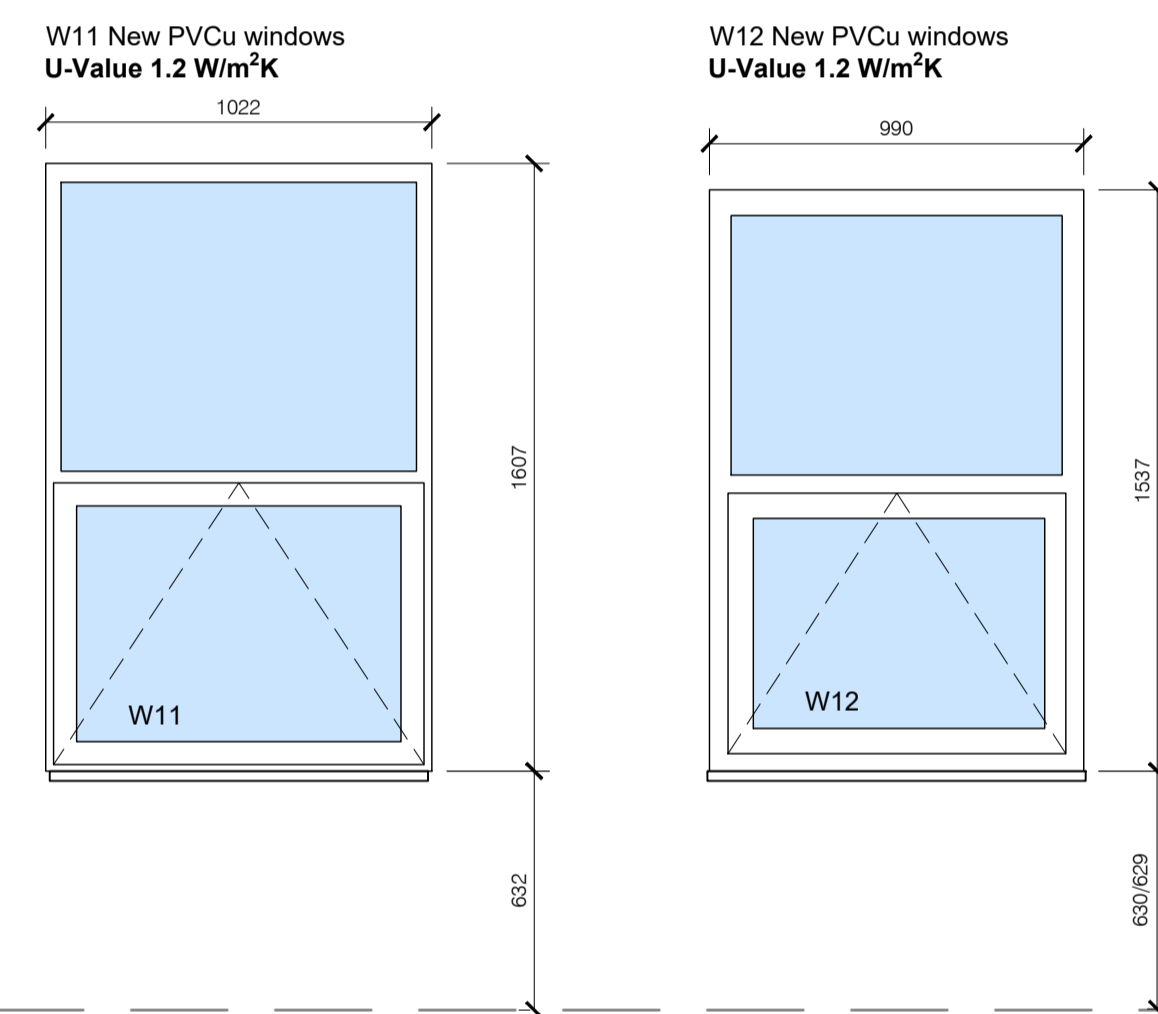

W11 Aluplast Ideal70
PVCu Fixed casement
70mm A++ U-values
23mm rebate with an 8mm
PAS24, RAL 7016
Escape window - Opening to be held open min. 450mm

W12 Aluplast Ideal70
PVCu Fixed casement
70mm A++ U-values
23mm rebate with an 8mm
PAS24, RAL 7016
Escape window - Opening to be held open min. 450mm

W13 Aluplast Ideal70
PVCu Fixed casement
70mm A++ U-values
23mm rebate with an 8mm
PAS24, RAL 7016
Escape window - Opening to be held open min. 450mm

W14 Aluplast Ideal70
PVCu Fixed casement
70mm A++ U-values
23mm rebate with an 8mm
PAS24, RAL 7016
Escape window - Opening to be held open min. 450mm