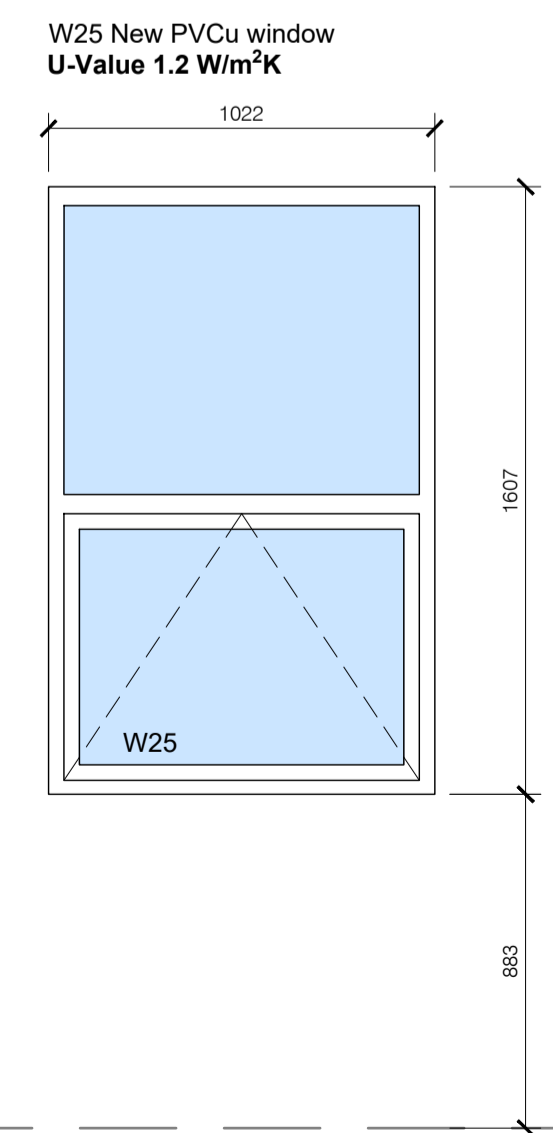

W10 Aluplast Ideal70
 PVCu Top hung casement
 70mm A++ U-values
 23mm rebate with an 8mm
 PAS24, RAL 7016
 Escape window - Opening to be held open min. 450mm

XD4 Aluplast Ideal70
 PVCu Sliding door
 70mm A++ U-values
 23mm rebate with an 8mm
 PAS24, RAL 7016
 Escape window - Opening to be held open min. 450mm

W11 Aluplast Ideal70
 PVCu Fixed casement
 70mm A++ U-values
 23mm rebate with an 8mm
 PAS24, RAL 7016
 Escape window - Opening to be held open min. 450mm

W12 Aluplast Ideal70
 PVCu Fixed casement
 70mm A++ U-values
 23mm rebate with an 8mm
 PAS24, RAL 7016
 Escape window - Opening to be held open min. 450mm

Windows are externally dimensioned from the existing survey and will need to be site measured to take into account any rebate in the stone surrounds.

W15-18 Timber Casement
 Side hung lower casements
 Fixed top lights
 Paint finish RAL 7016 to Match