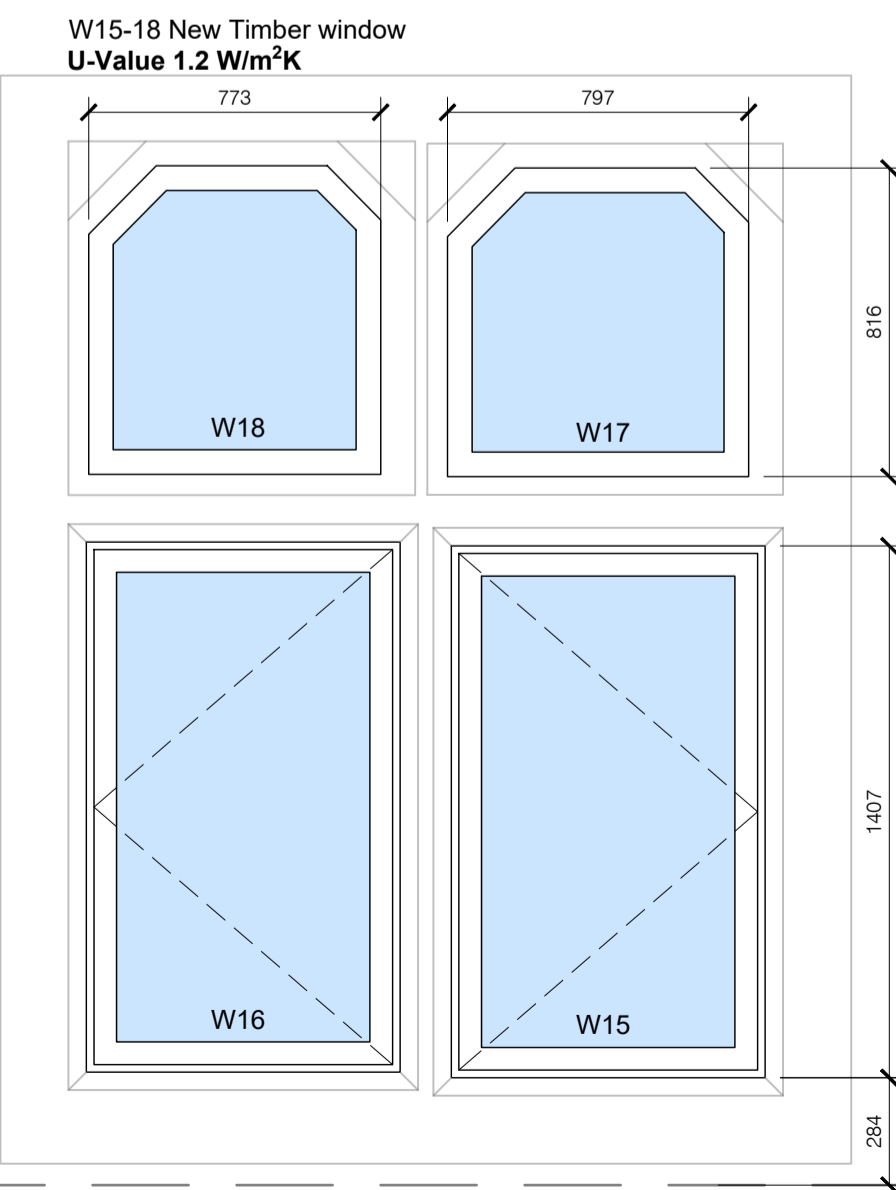

Windows are externally dimensioned from the existing survey and will need to be site measured to take into account any rebate in the stone surrounds.

W15-18 Timber Casement
 Side hung lower casements
 Fixed top lights
 Paint finish RAL 7016 to Match