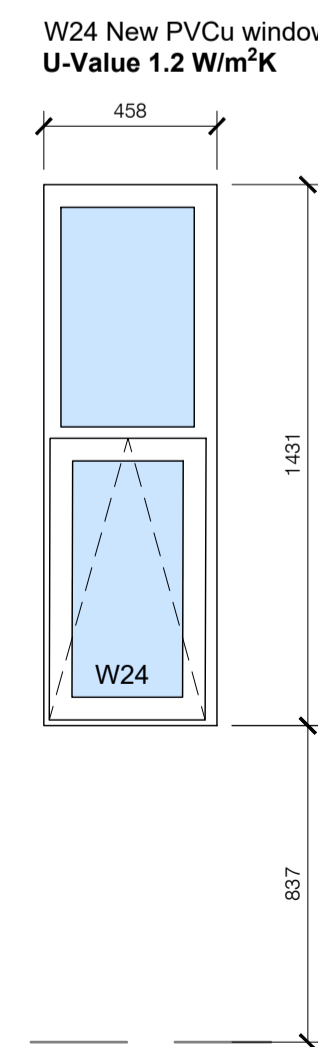

W6b Aluplast Ideal70
 PVCu Top hung casement
 70mm A++ U-values
 23mm rebate with an 8mm
 PAS24, RAL 7016
 Escape window - Opening to be held open min. 450mm

XD2 Aluplast Ideal70
 PVCu Inward Opening
 Frame Int. Colour: White
 Frame Ext. Colour: Anthracite Grey
 Door Ext. Colour: Anthracite Grey
 Door Int. Colour: White
 Hardware Colour: Brushed Ali

W11 Aluplast Ideal70
 PVCu Fixed casement
 70mm A++ U-values
 23mm rebate with an 8mm
 PAS24, RAL 7016
 Escape window - Opening to be held open min. 450mm

W12 Aluplast Ideal70
 PVCu Fixed casement
 70mm A++ U-values
 23mm rebate with an 8mm
 PAS24, RAL 7016
 Escape window - Opening to be held open min. 450mm

W13 Aluplast Ideal70
 PVCu Fixed casement
 70mm A++ U-values
 23mm rebate with an 8mm
 PAS24, RAL 7016
 Escape window - Opening to be held open min. 450mm

W14 Aluplast Ideal70
 PVCu Fixed casement
 70mm A++ U-values
 23mm rebate with an 8mm
 PAS24, RAL 7016
 Escape window - Opening to be held open min. 450mm

Windows are externally dimensioned from the existing survey and will need to be site measured to take into account any rebate in the stone surrounds.

W15-18 Timber Casement
 Side hung lower casements
 Fixed top lights
 Paint finish RAL 7016 to Match