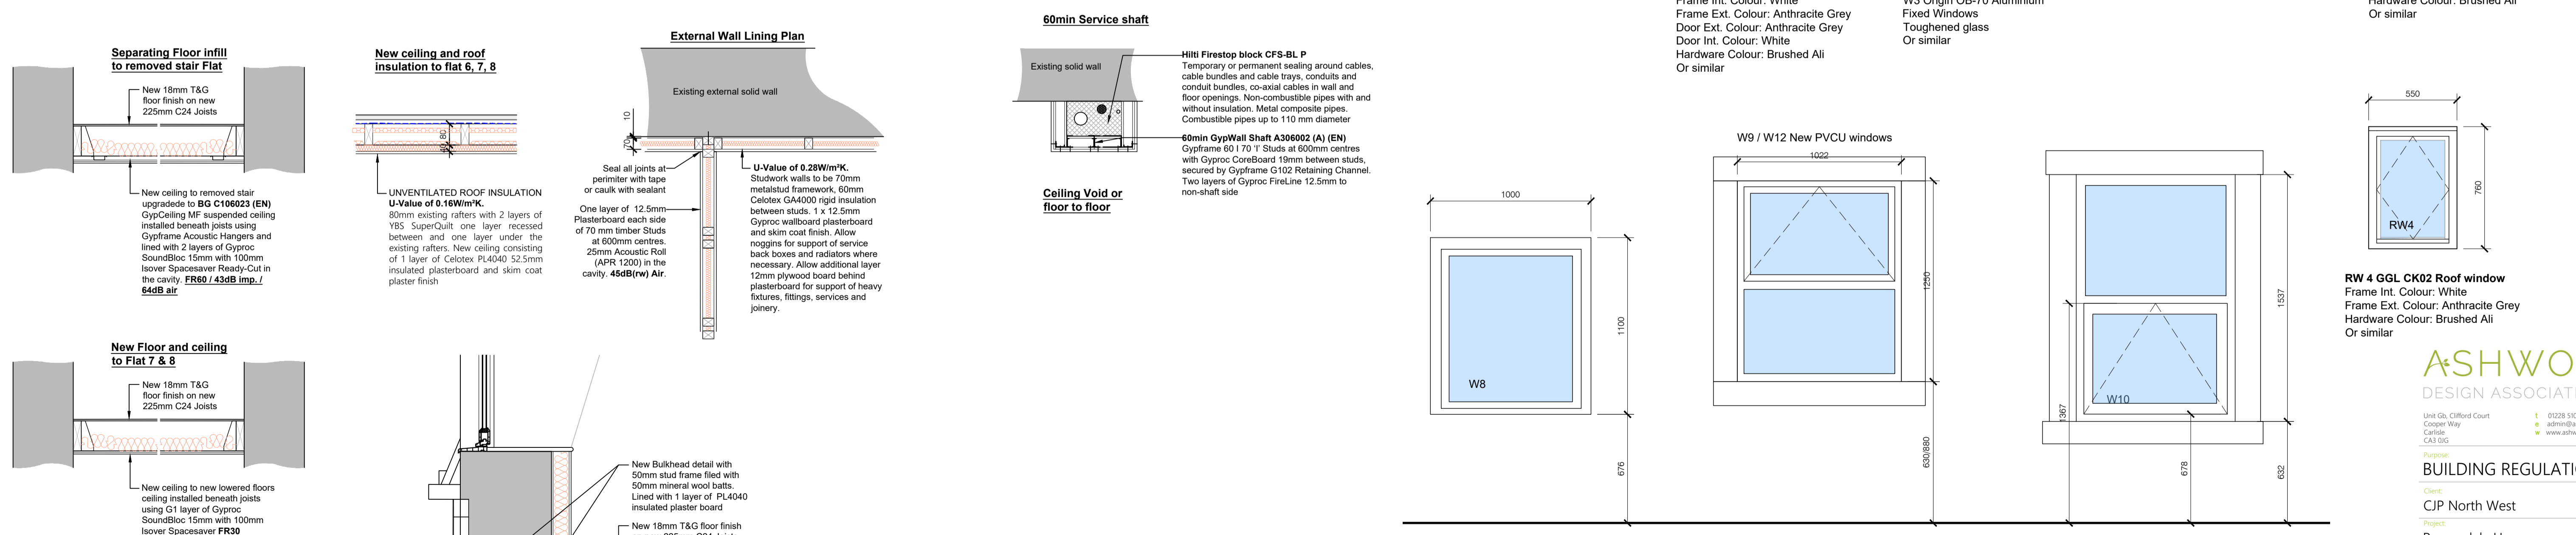

SECTION DETAILS

- **W8** New Aluminium windows
  U-Value 1.2 W/m²K
- **W3** Origin OW-70 Aluminium Fixed Windows
  Toughened glass
  Or similar
- **W9** W12 Rehaus TotalC Chamfered PVCu Top hung casement Windows
  28mm beads
  Outer frame size 52mm
  White
  Or similar
- **W10** Rehaus TotalC Chamfered PVCu Top hung casement Windows
  28mm beads
  Outer frame size 52mm
  (Or similar)
  White
  Escape window - Opening to be held open min. 450mm

RW 1-2 New Roof windows
U-Value 2.2 W/m²K

RW 1-2 GGL PC08 Roof window
Frame Int. Colour: White
Frame Ext. Colour: Anthracite Grey
Hardware Colour: Brushed Ali
Or similar

RW 4 GGL CK02 Roof window
Frame Int. Colour: White
Frame Ext. Colour: Anthracite Grey
Hardware Colour: Brushed Ali
Or similar

Ashwood
DESIGN ASSOCIATES LTD

Unit G10, Clifford Court
Cooper Way
Canterbury
CA3 9JG

01228 510016
admin@ashwooddesign.co.uk
www.ashwooddesign.co.uk

Purpose
BUILDING REGULATIONS

Client
CJP North West

Project
Rossendale House
Conversion to flats

Title
Details