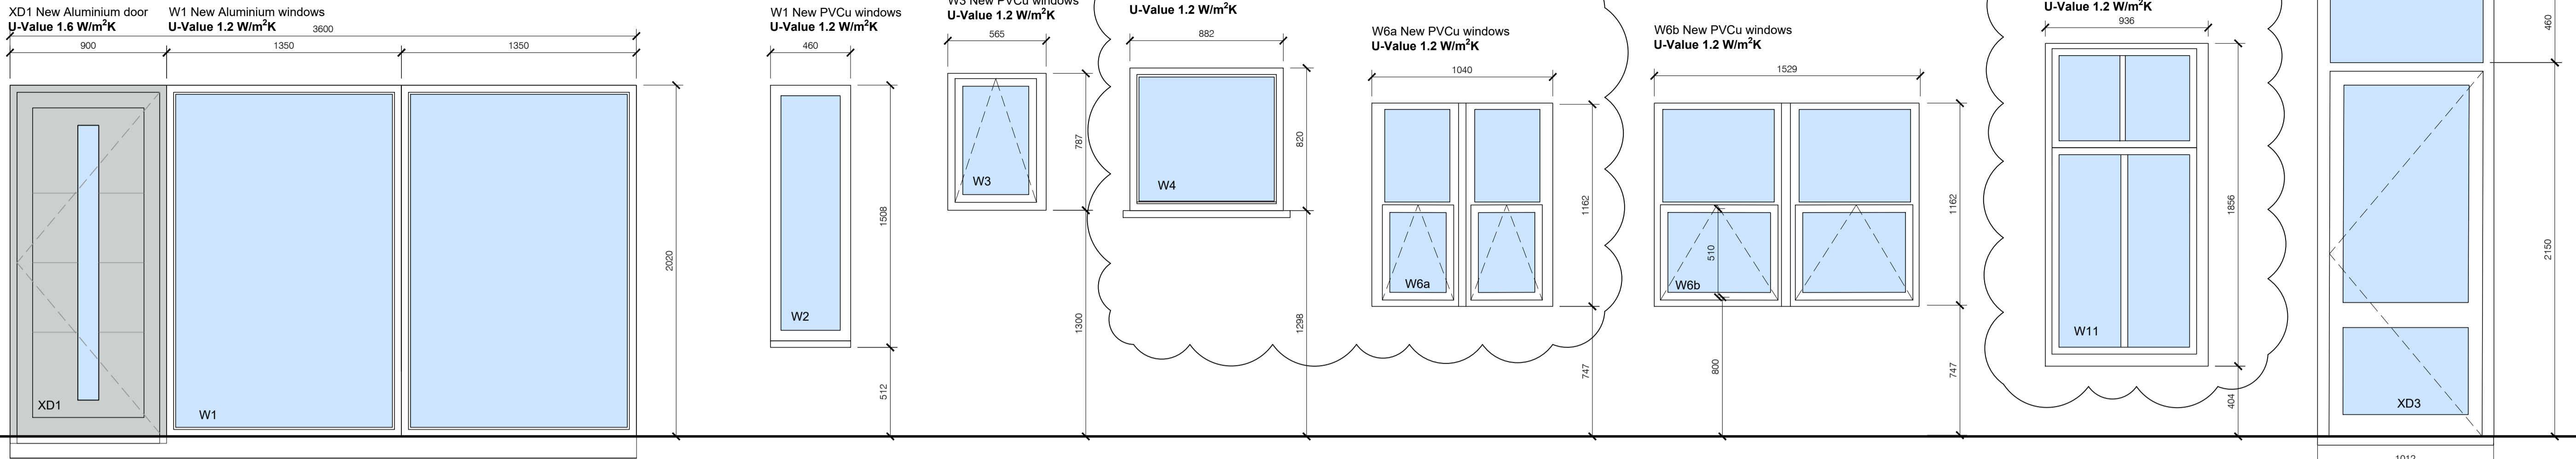

WINDOWS AND DOORS

- **XD1** New Aluminium door
  U-Value 1.6 W/m²K
- **W1** New Aluminium windows
  U-Value 1.2 W/m²K
- **W2** Origin OW-70 Aluminium Fixed Windows
  Toughened glass
  Or similar
- **W3** New PVCu windows
  U-Value 1.2 W/m²K
- **W4** New PVCu windows
  U-Value 1.2 W/m²K
- **W6a** New PVCu windows
  U-Value 1.2 W/m²K
- **W6b** New PVCu windows
  U-Value 1.2 W/m²K
- **W11** New PVCu windows
  U-Value 1.2 W/m²K
- **XD3** Solidor Windsor Composite Glazed
  Toughened Sating glass
  Frame Int. Colour: White
  Frame Ext. Colour: Anthracite Grey
  Door Ext. Colour: Anthracite Grey
  Door Int. Colour: White
  Hardware Colour: Brushed Ali
  Or similar

REVISIONS		
Rev	Description	Drawn / Date