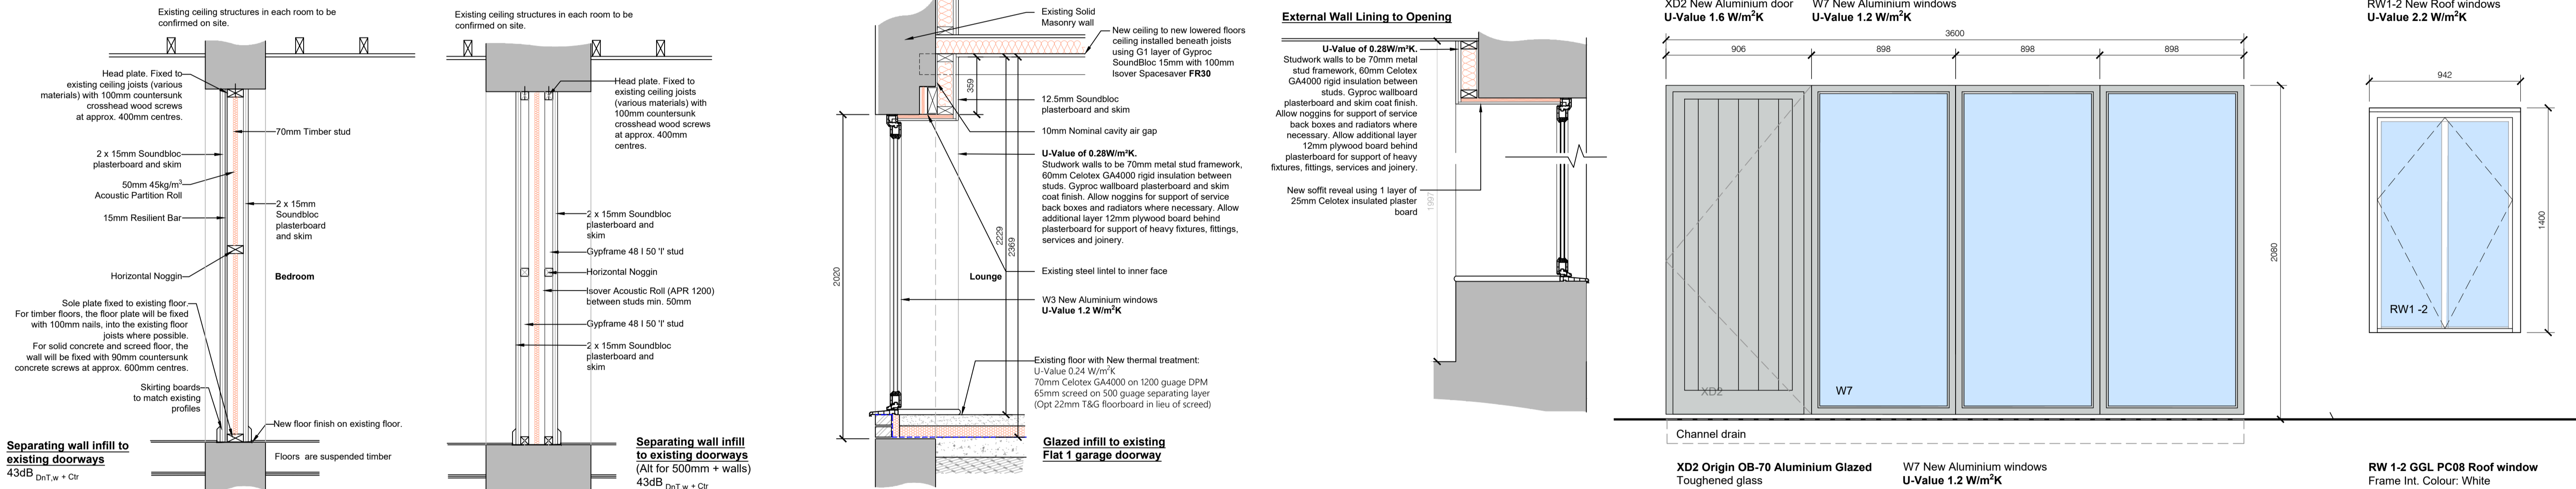

SECTION DETAILS

- **W8** New Aluminium windows
  U-Value 1.2 W/m²K
- **W3** Origin OW-70 Aluminium Fixed Windows
  Toughened glass
  Or similar
- **W9** W12 Rehaus TotalC Chamfered PVCu Top hung casement Windows
  28mm beads
  Outer frame size 52mm
  White
  Or similar
- **W10** Rehaus TotalC Chamfered PVCu Top hung casement Windows
  28mm beads
  Outer frame size 52mm
  (Or similar)
  White
  Escape window - Opening to be held open min. 450mm

RW 1-2 New Roof windows
U-Value 2.2 W/m²K

RW 1-2 GGL PC08 Roof window
Frame Int. Colour: White
Frame Ext. Colour: Anthracite Grey
Hardware Colour: Brushed Ali
Or similar

RW 4 GGL CK02 Roof window
Frame Int. Colour: White
Frame Ext. Colour: Anthracite Grey
Hardware Colour: Brushed Ali
Or similar

Ashwood
DESIGN ASSOCIATES LTD

Unit G10, Clifford Court
Cooper Way
Canterbury
CA3 9JG

01228 510016
admin@ashwooddesign.co.uk
www.ashwooddesign.co.uk

Purpose
BUILDING REGULATIONS

Client
CJP North West

Project
Rossendale House
Conversion to flats

Title
Details