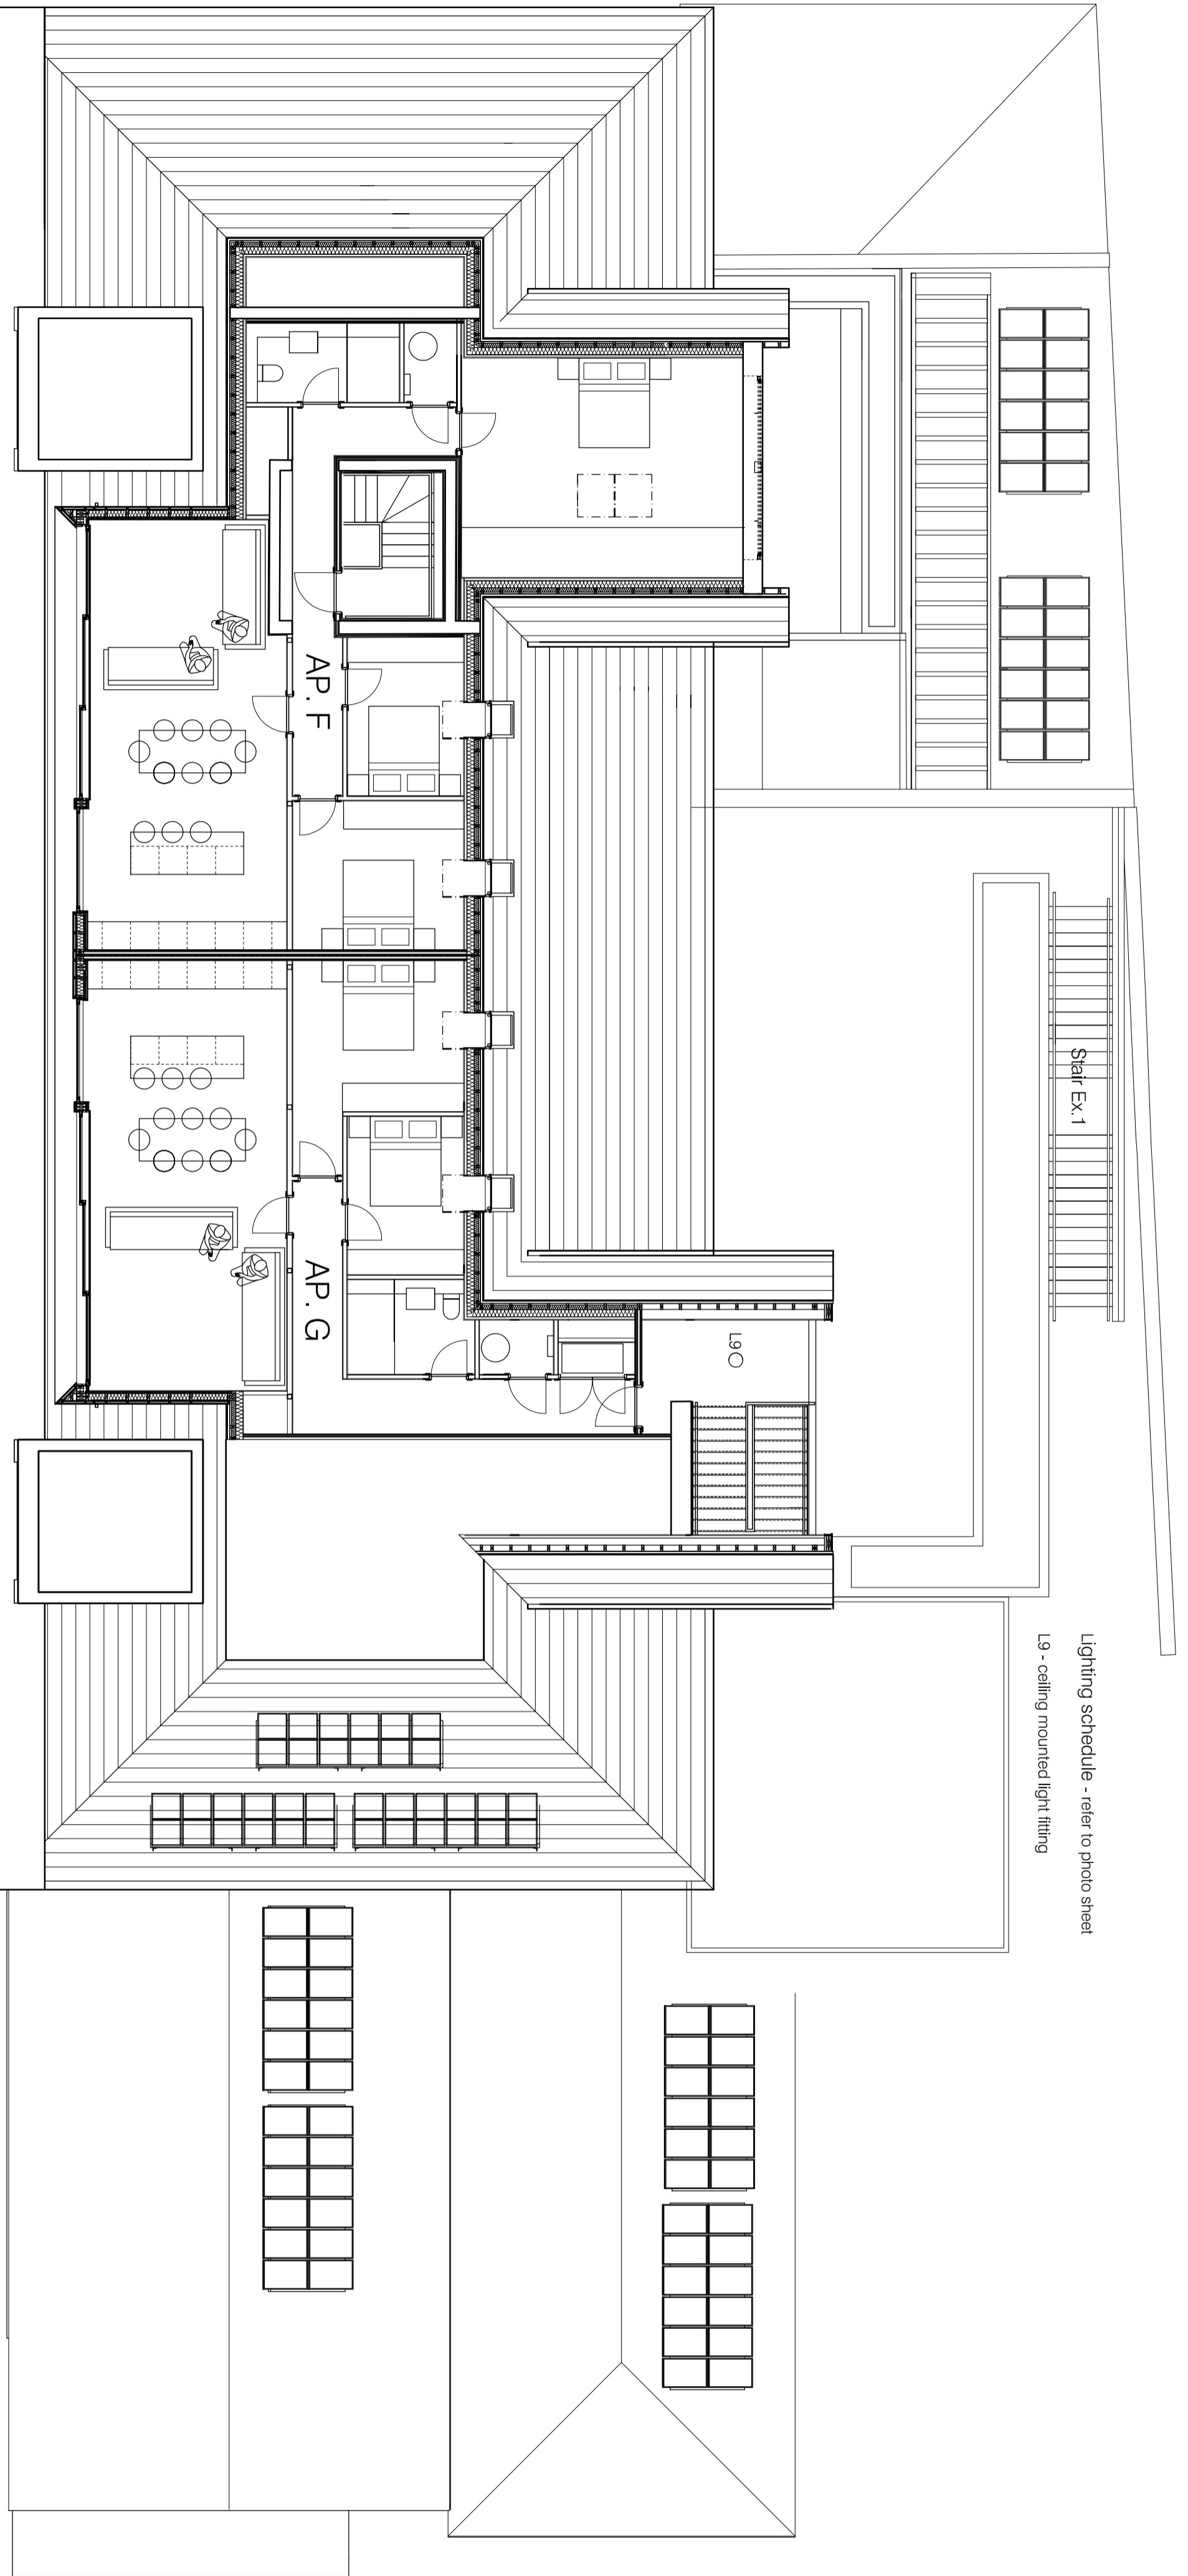

Do not scale. Contractors must check all dimensions on site before preparing production drawings or commencing any work. This drawing and its design is the copyright of LMC Architecture Limited and may not be reproduced in any form whatsoever without their prior express written consent.

Revision	Date	Revision note	Drawn by	Purpose of issue
AB	09.09.24	First Issue	LM	Information

<p>Project Proposed apartments above 1 George Street Whalley</p> <p>Client Roman Corporation</p>	<p>Drawing title Lighting layout – third floor plan</p> <p>Drawing number 2232–803</p>	<p>Scale 1:100 @ A2</p> <p>Date 09.01.25</p>	<p><b>LMC Architecture Limited</b> Architectural design services</p> <p>4 Dove Dale Drive, Ightenhill, Burnley, Lancashire, BB12 8XD Web: www.lmcarchitecture.co.uk</p>	
--	--	--	---	--