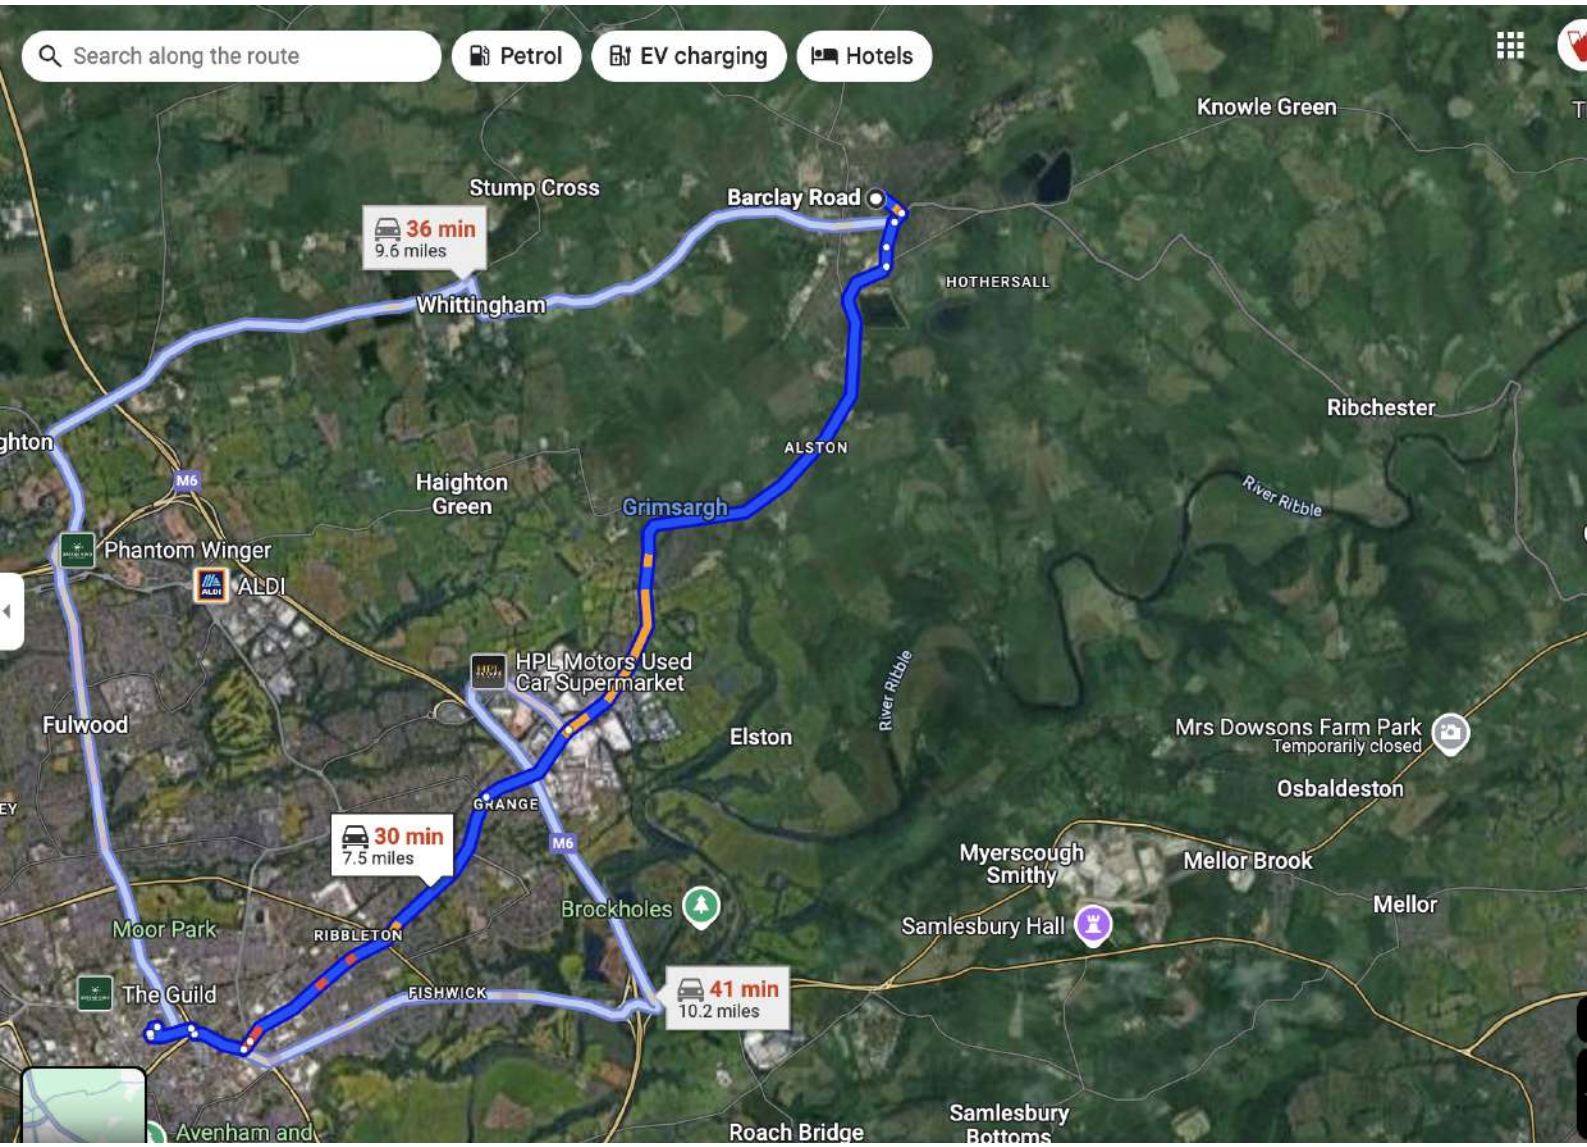

Search along the route

Petrol

EV charging

Hotels

Search along the route

Petrol

EV charging

Hotels

31 min  
7.7 miles

30 min  
7.7 miles

7 Barclay Road

ALDI

Longridge

HOTHERSALL

Layers

Google