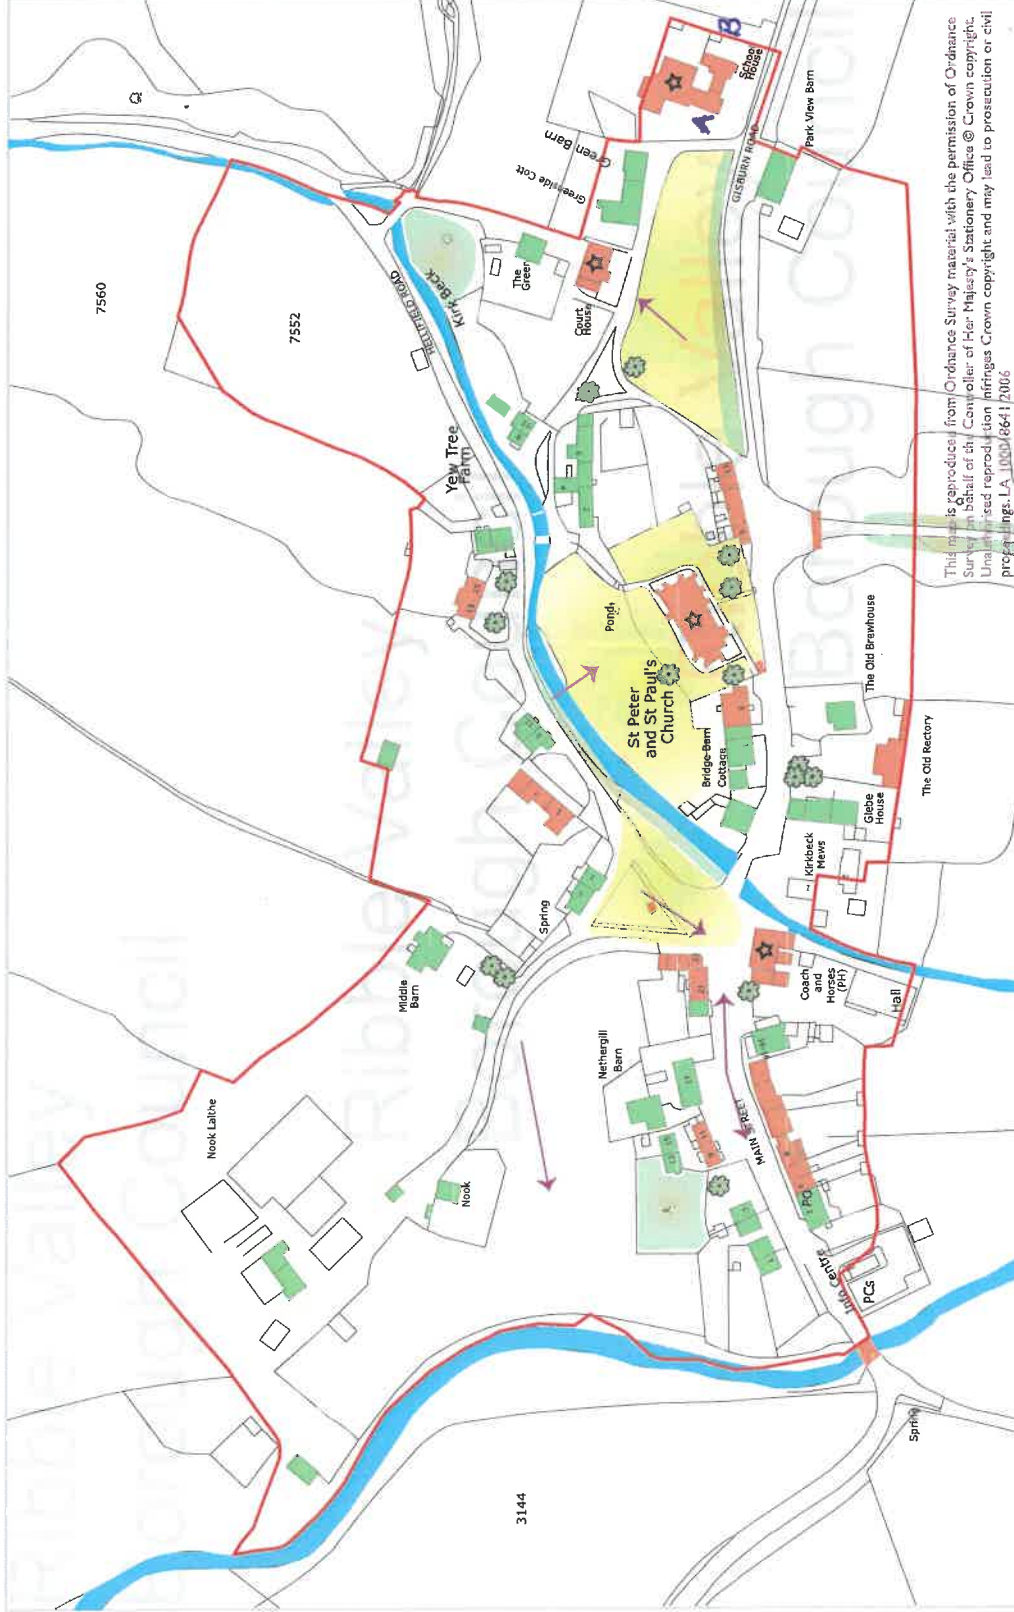

## Townscape Appraisal Map

- Conservation area boundary
- Listed Buildings
- Buildings of Townscape Merit
- Significant open spaces
- Important trees
- Important tree groups
- Important views
- Focal buildings

This map is reproduced from Ordnance Survey material with the permission of Ordnance Survey on behalf of the Controller of Her Majesty's Stationery Office © Crown copyright. Unauthorised reproduction infringes Crown copyright and may lead to prosecution or civil proceedings. LA 10004664 2006