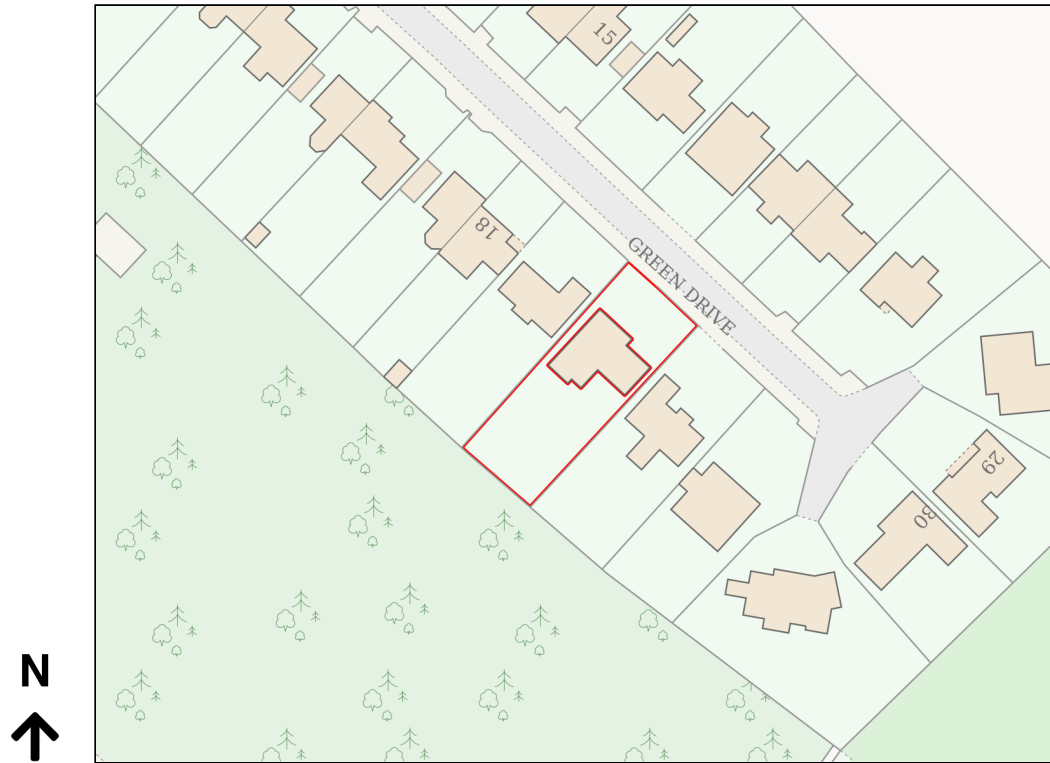

Location Plan

Site Address: 22, Green Drive, Clitheroe, BB7 2BB

Date Produced: 13-Jan-2025

Scale: 1:1250 @A4

Planning Portal Reference: PP-13632503v1