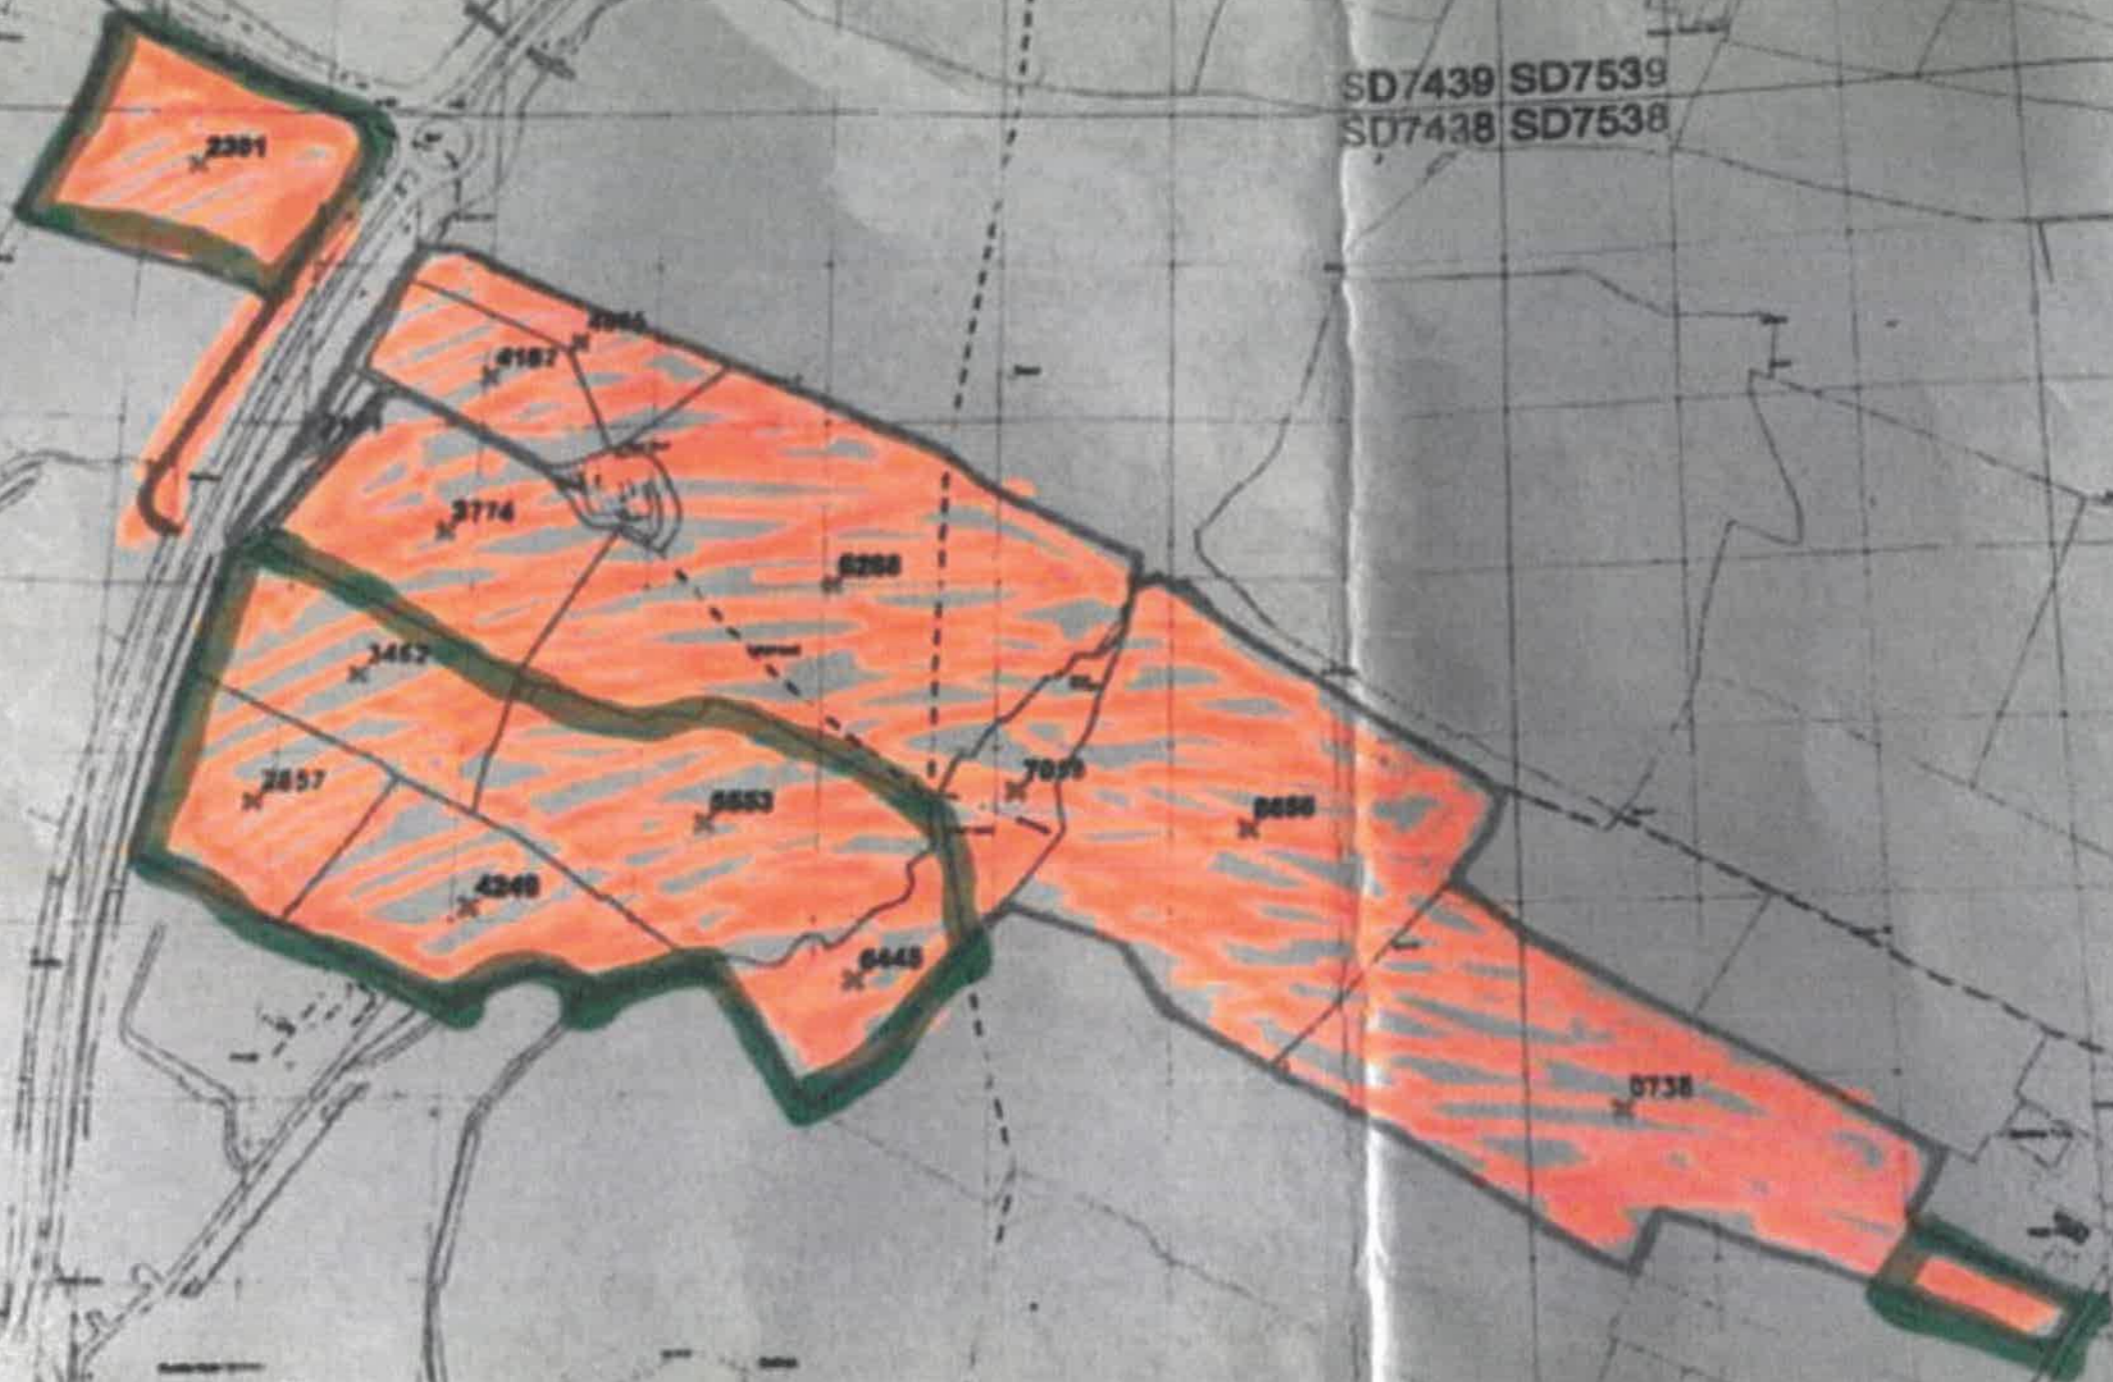

Legend
 Your RLR Parcel(s)
 SPS Permanent Ineligible Features
 Adjacent Parcel Boundary
 Unconfirmed Boundary

RLR Information

Sheet ID	Parcel ID	Total Area (ha)	SPS Recorded Eligible Area (ha)	England Region
SD7438	6268	6.21	6.21	N
SD7438	3774	1.20	1.20	N
SD7438	8802	3.73	3.73	N
SD7438	5443	3.57	3.57	N
SD7438	7058	0.81	0.81	N
SD7438	3483	1.47	1.47	N
SD7438	7325	1.04	1.04	N
SD7438	4182	0.87	0.87	N
SD7438	8568	4.43	4.43	N
SD7438	4888	0.75	0.75	N
SD7438	3181	0.20	0.19	N
SD7438	3327	1.30	1.30	N
SD7438	3301	2.15	2.15	N
SD7538	0738	4.32	4.32	N

SD7439
SD7438

SD7439 SD7539
SD7438 SD7538

Scale - 1:5000
 50m 0m 50m 100m 11

You are not permitted to copy, sub-license, disseminate or use this information in any way for
 © Crown copyright and database right 2011
 Ordnance Survey Licence number
 Licensed for RPA for PDA through N