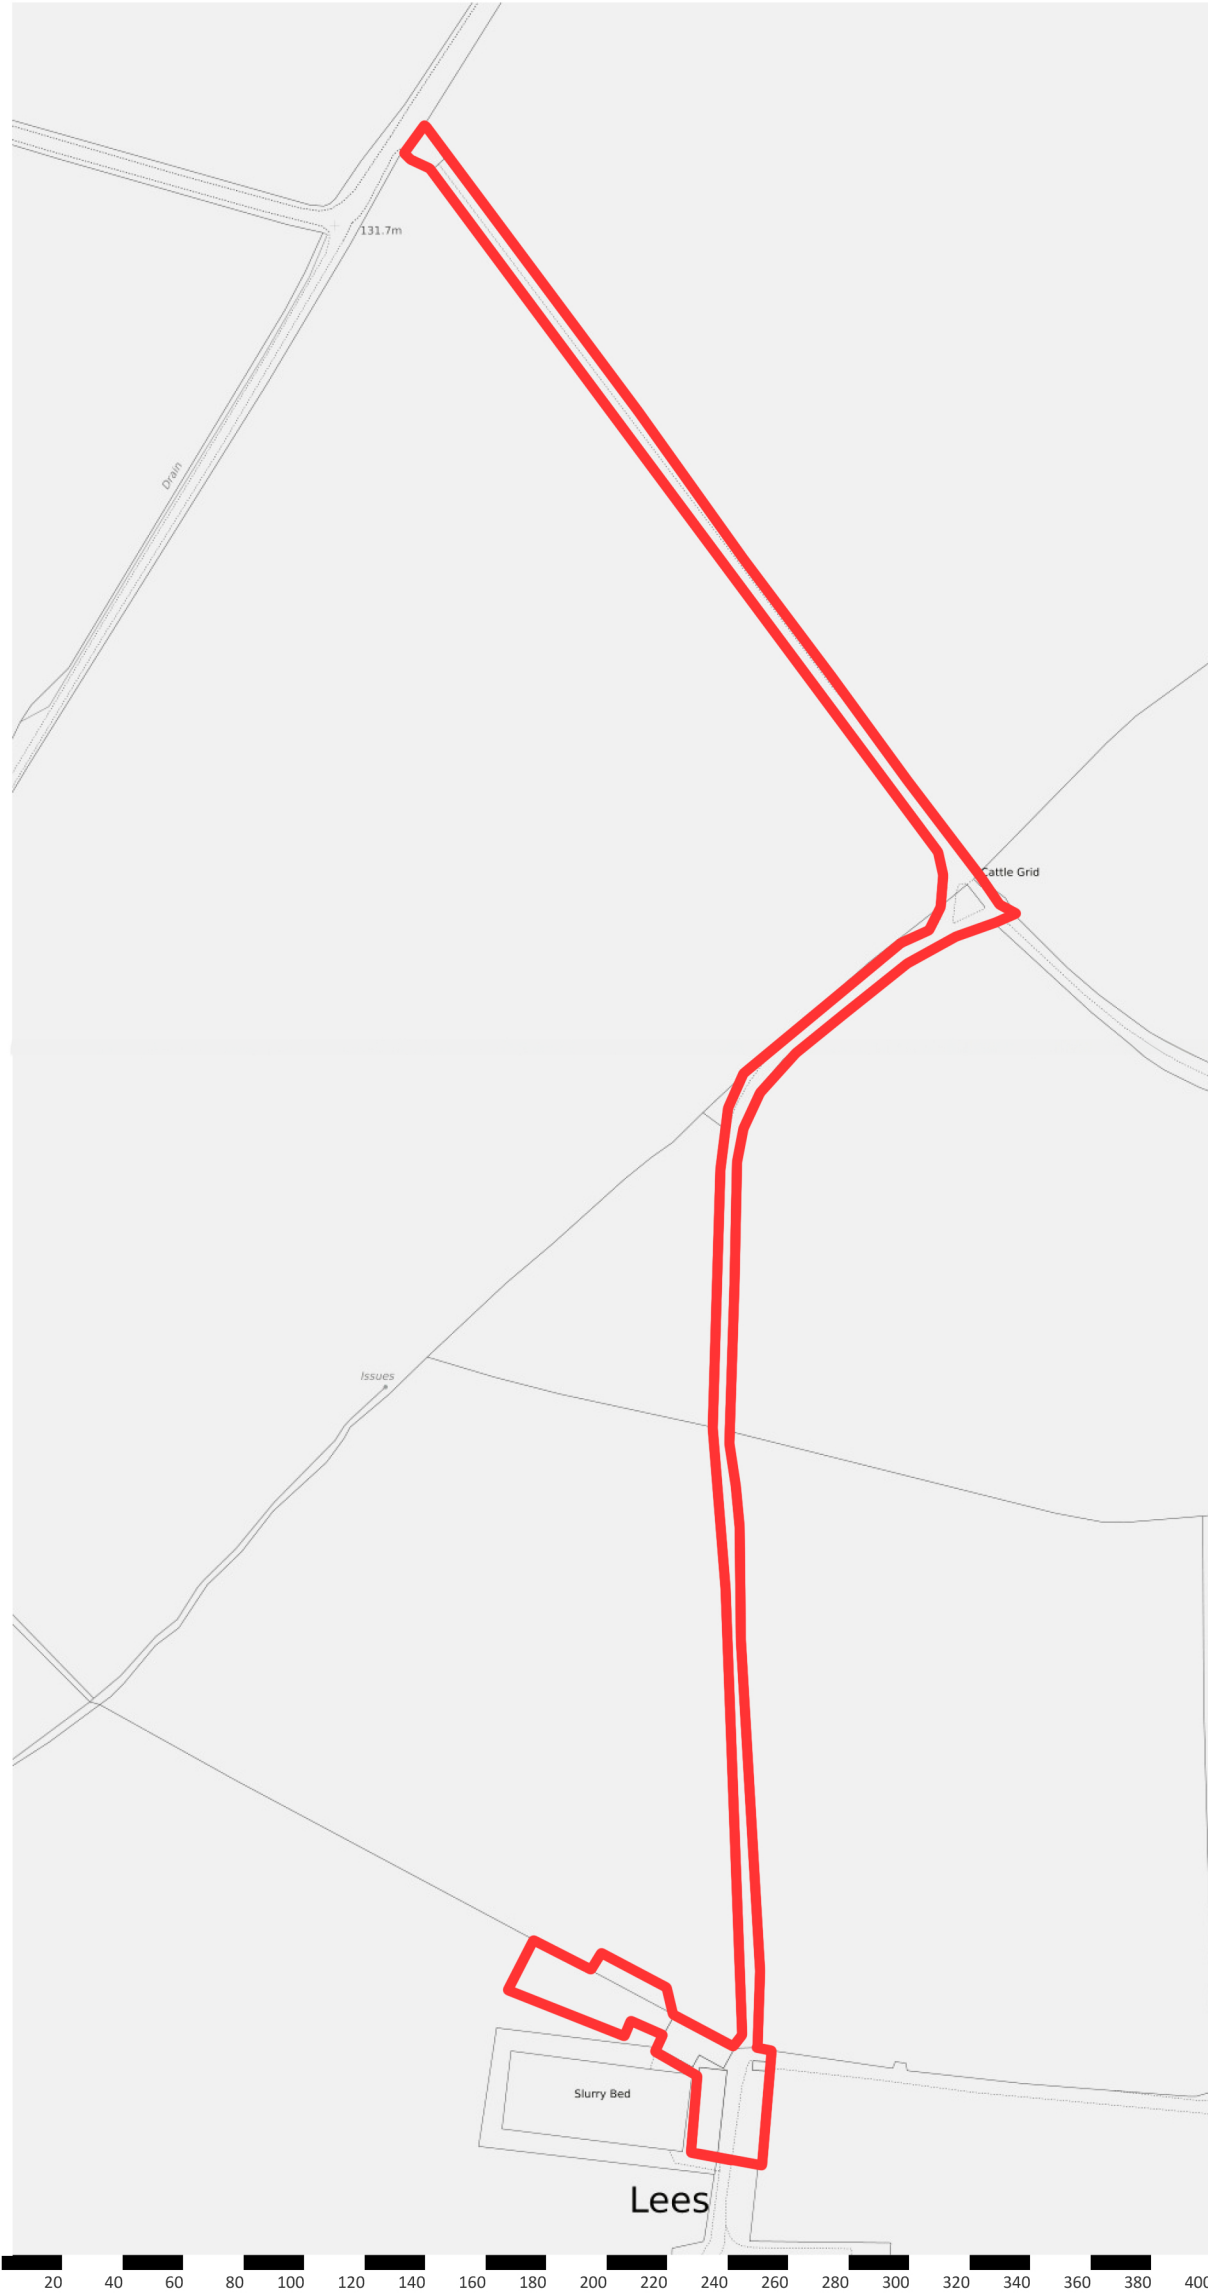

Location Plan

Address

Whitewell Road, Lees, Clitheroe, BB7 3DG

Date

15/04/2025

Grid reference

366438, 444171

Scale: 1:2500 | Area: 32ha | Paper size: A3

7114-E00-Location Plan
NJS Rehabilitation
Whitewell Road
Lees
Clitheroe