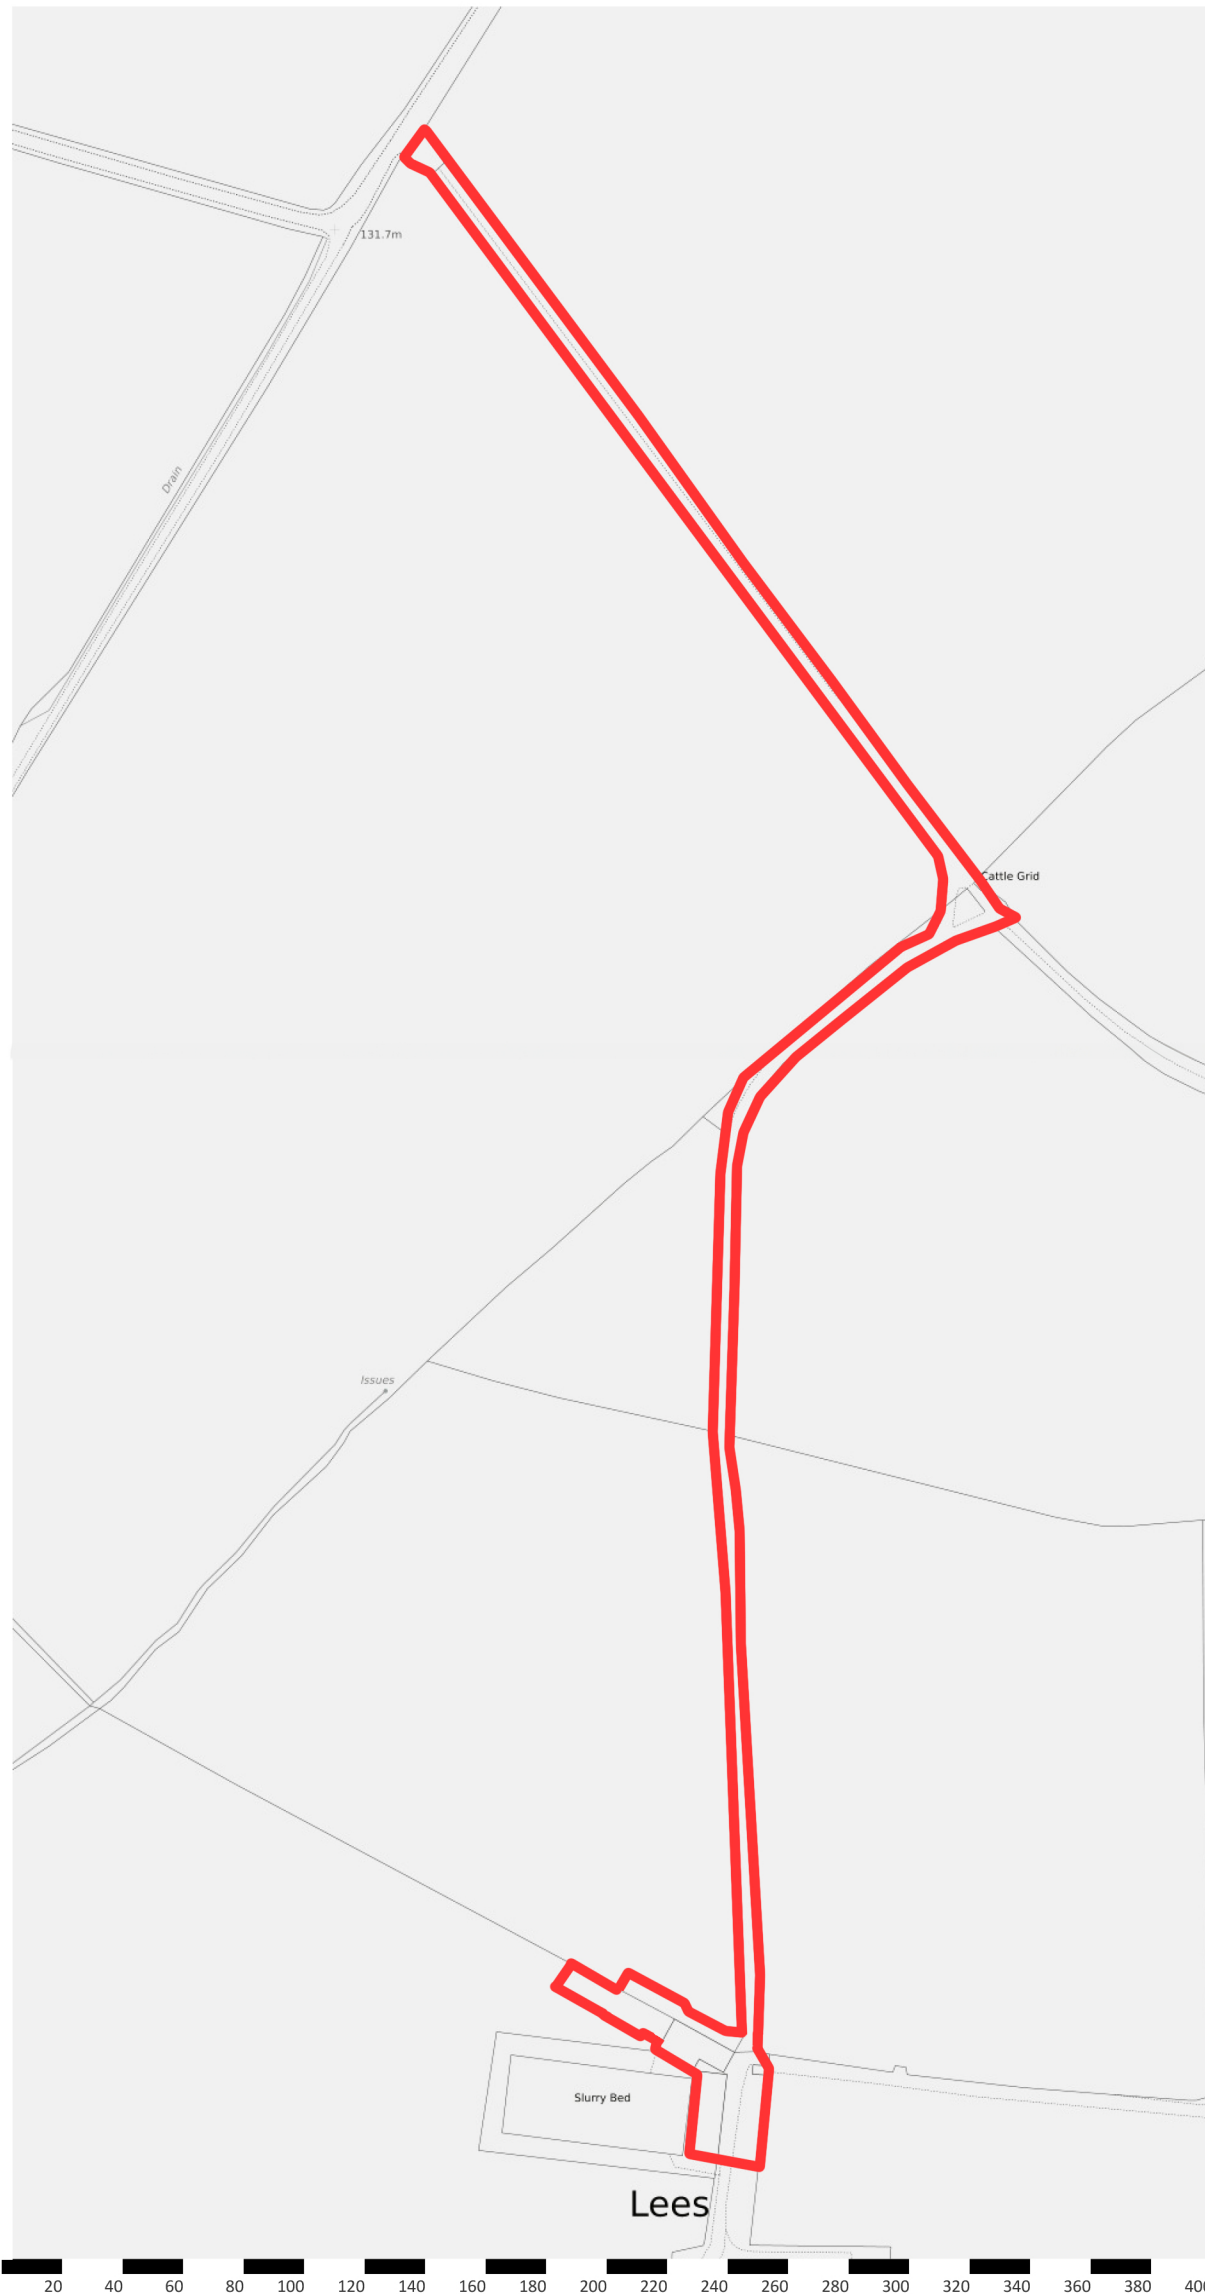

Location Plan

Address
CENTRE OF POND 177M FROM LEES HOUSE FARM, WHITEWELL ROAD 15M FROM

Date
15/04/2025

Grid reference
366438, 444171

Scale: 1:2500 | Area: 32ha | Paper size: A3

7114-E00-A-Location Plan
NJS Rehabilitation
Whitewell Road
Lees
Clitheroe