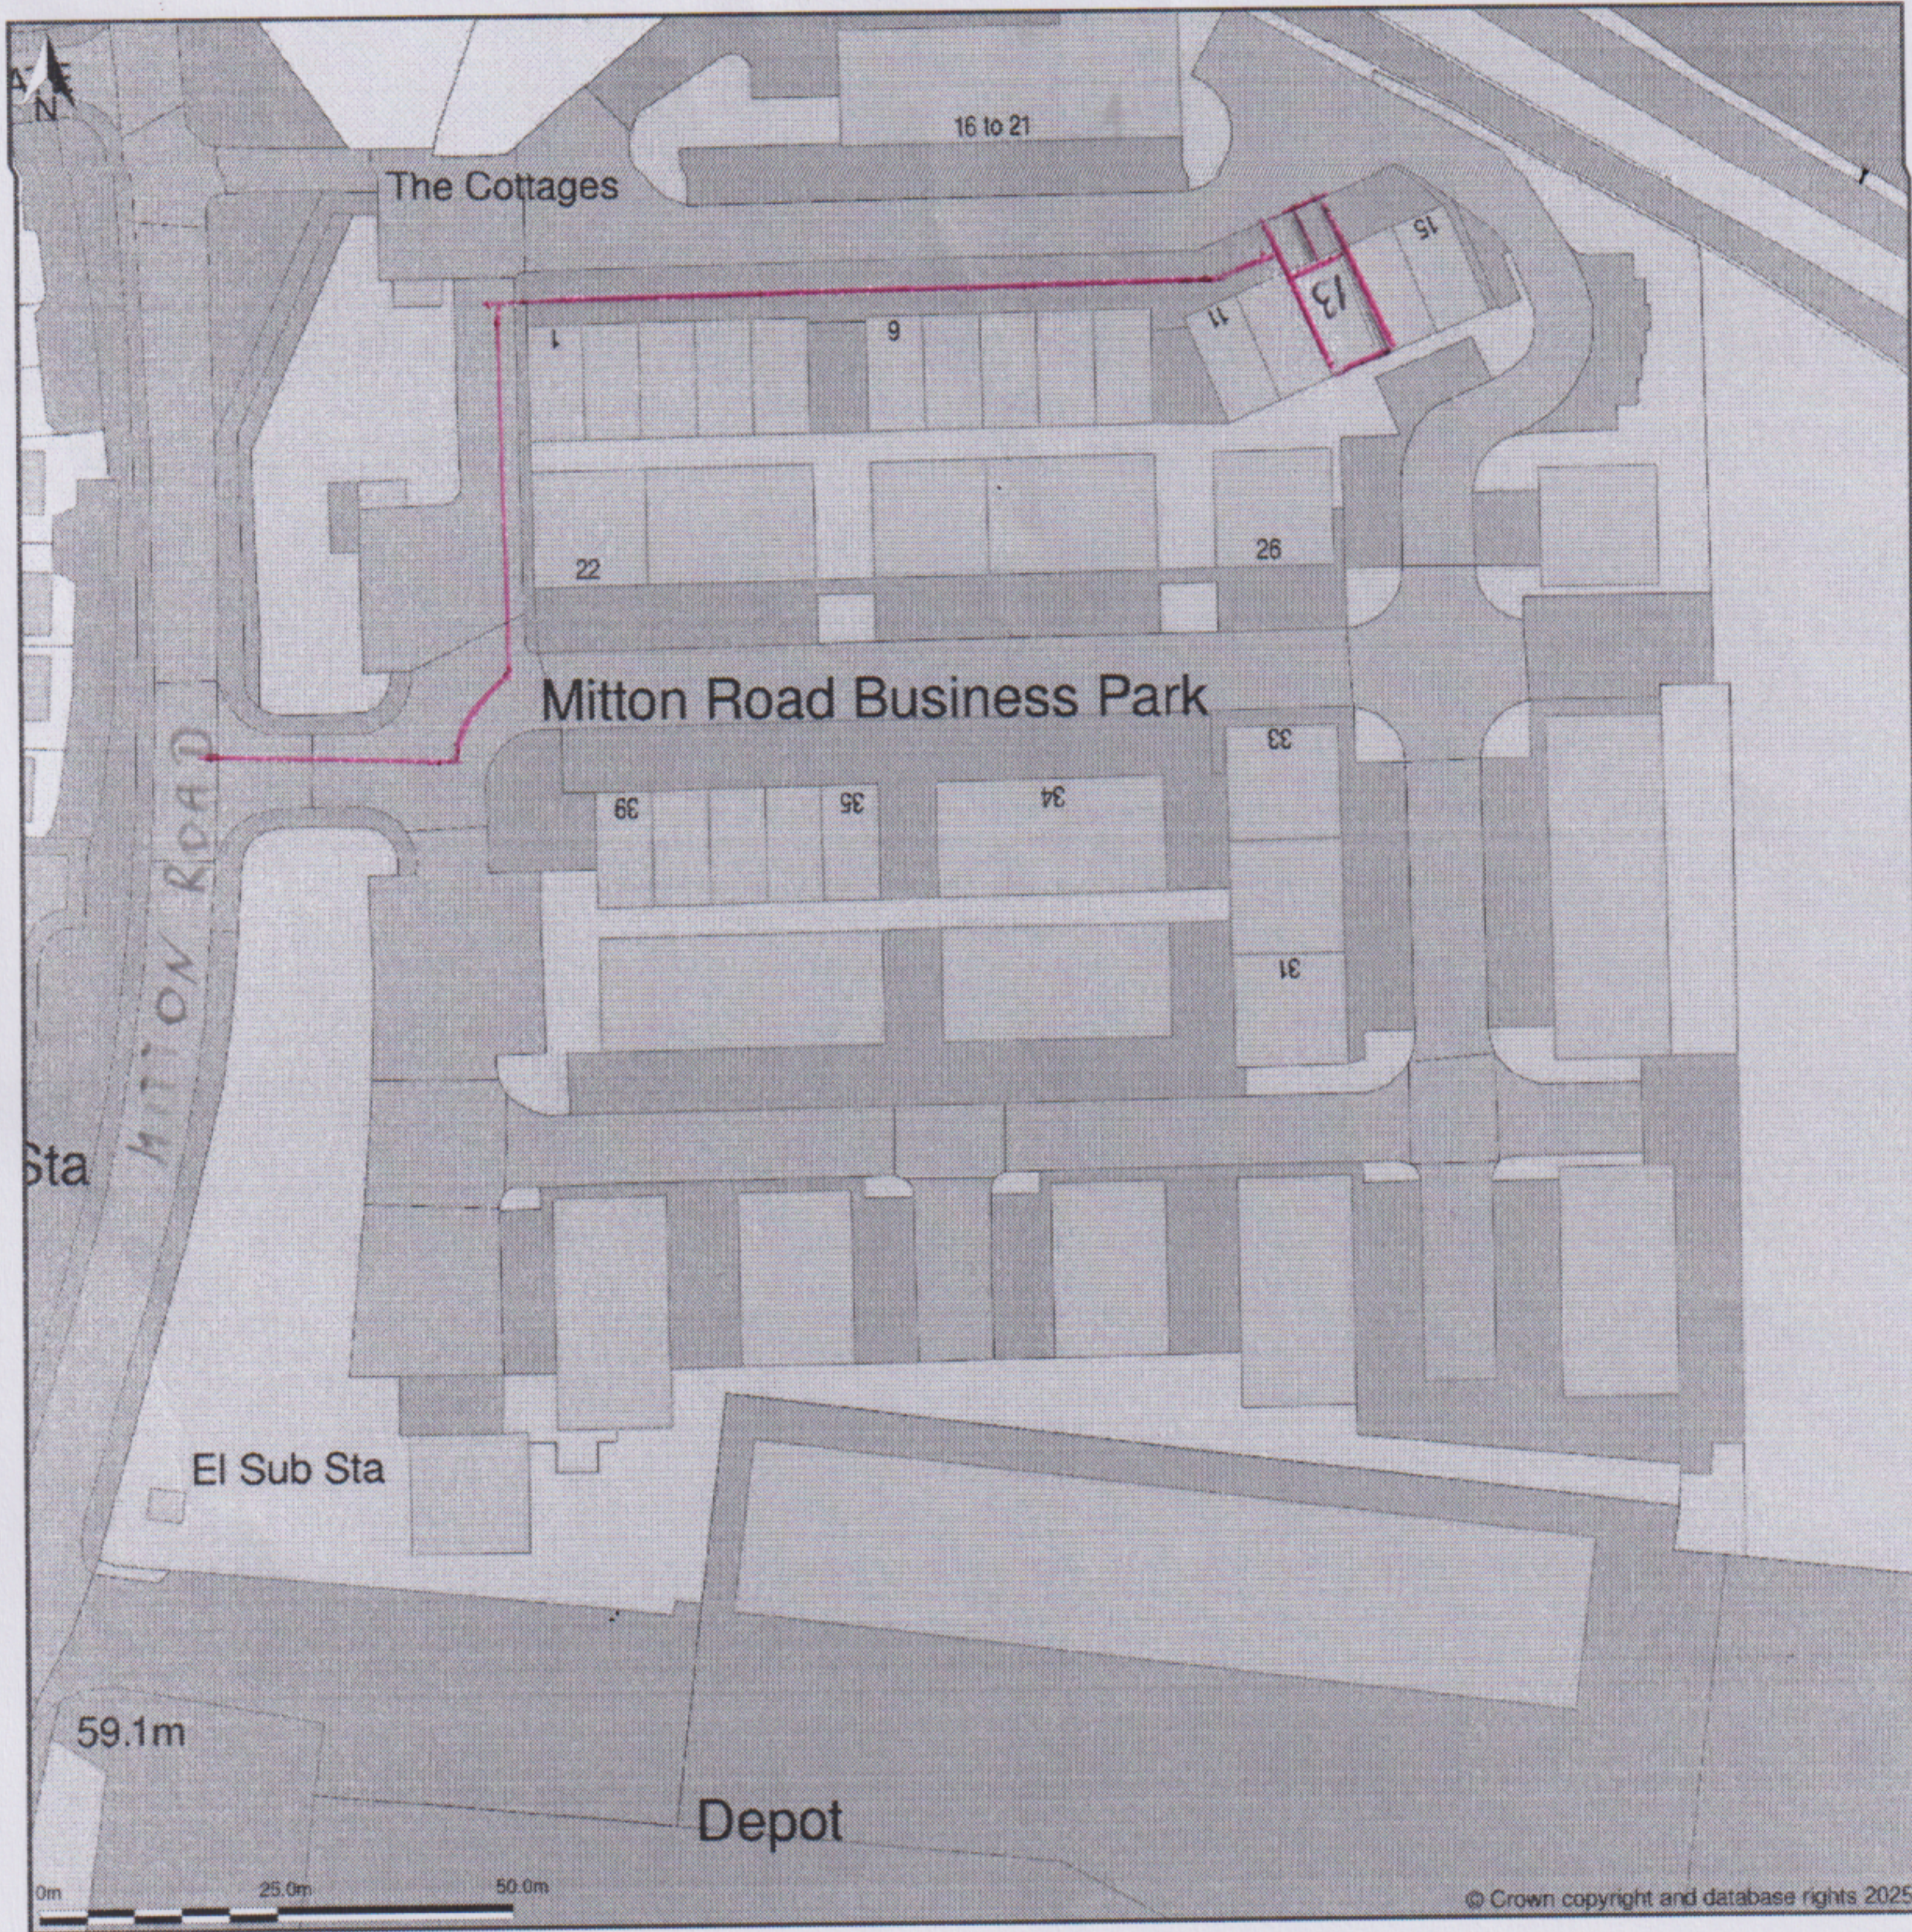

El Fitness, Unit 13, Mitton Road Business Park, Mitton Road, Whalley, Lancashire, BB7 9YE

Location Plan shows area bounded by: 372667.42, 437311.48 372867.42, 437511.48 (at a scale of 1:1250), OSGridRef: SD72763741. The representation of a road, track or path is no evidence of a right of way. The representation of features as lines is no evidence of a property boundary.

Produced on 4th Aug 2025 from the Ordnance Survey National Geographic Database and incorporating surveyed revision available at this date. Reproduction in whole or part is prohibited without the prior permission of Ordnance Survey. © Crown copyright 2025. Supplied by buyaplan.co.uk a licensed Ordnance Survey partner (100053143). Unique plan reference: #00998055-BB0984.