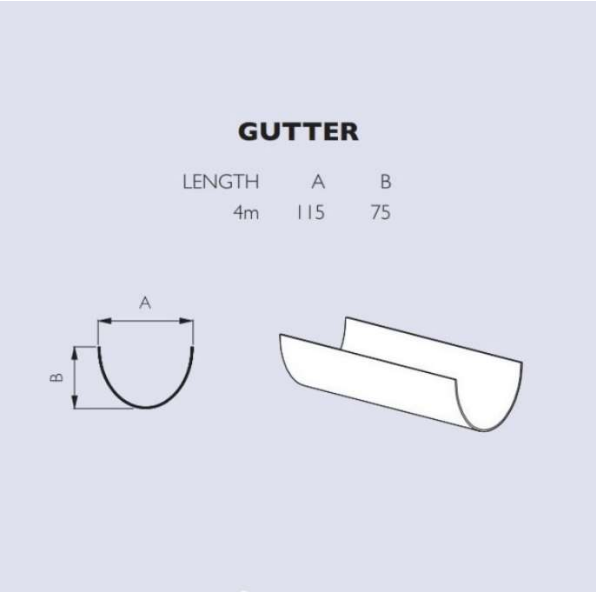

Black plastic guttering

Clear tanalised Yorkshire board

Prestressed concrete panel

Galvanized steel frame

Tap to expand

YORKSHIRE BOARDING 150MM X 22MM X 2.4M

Cement fibre natural grey