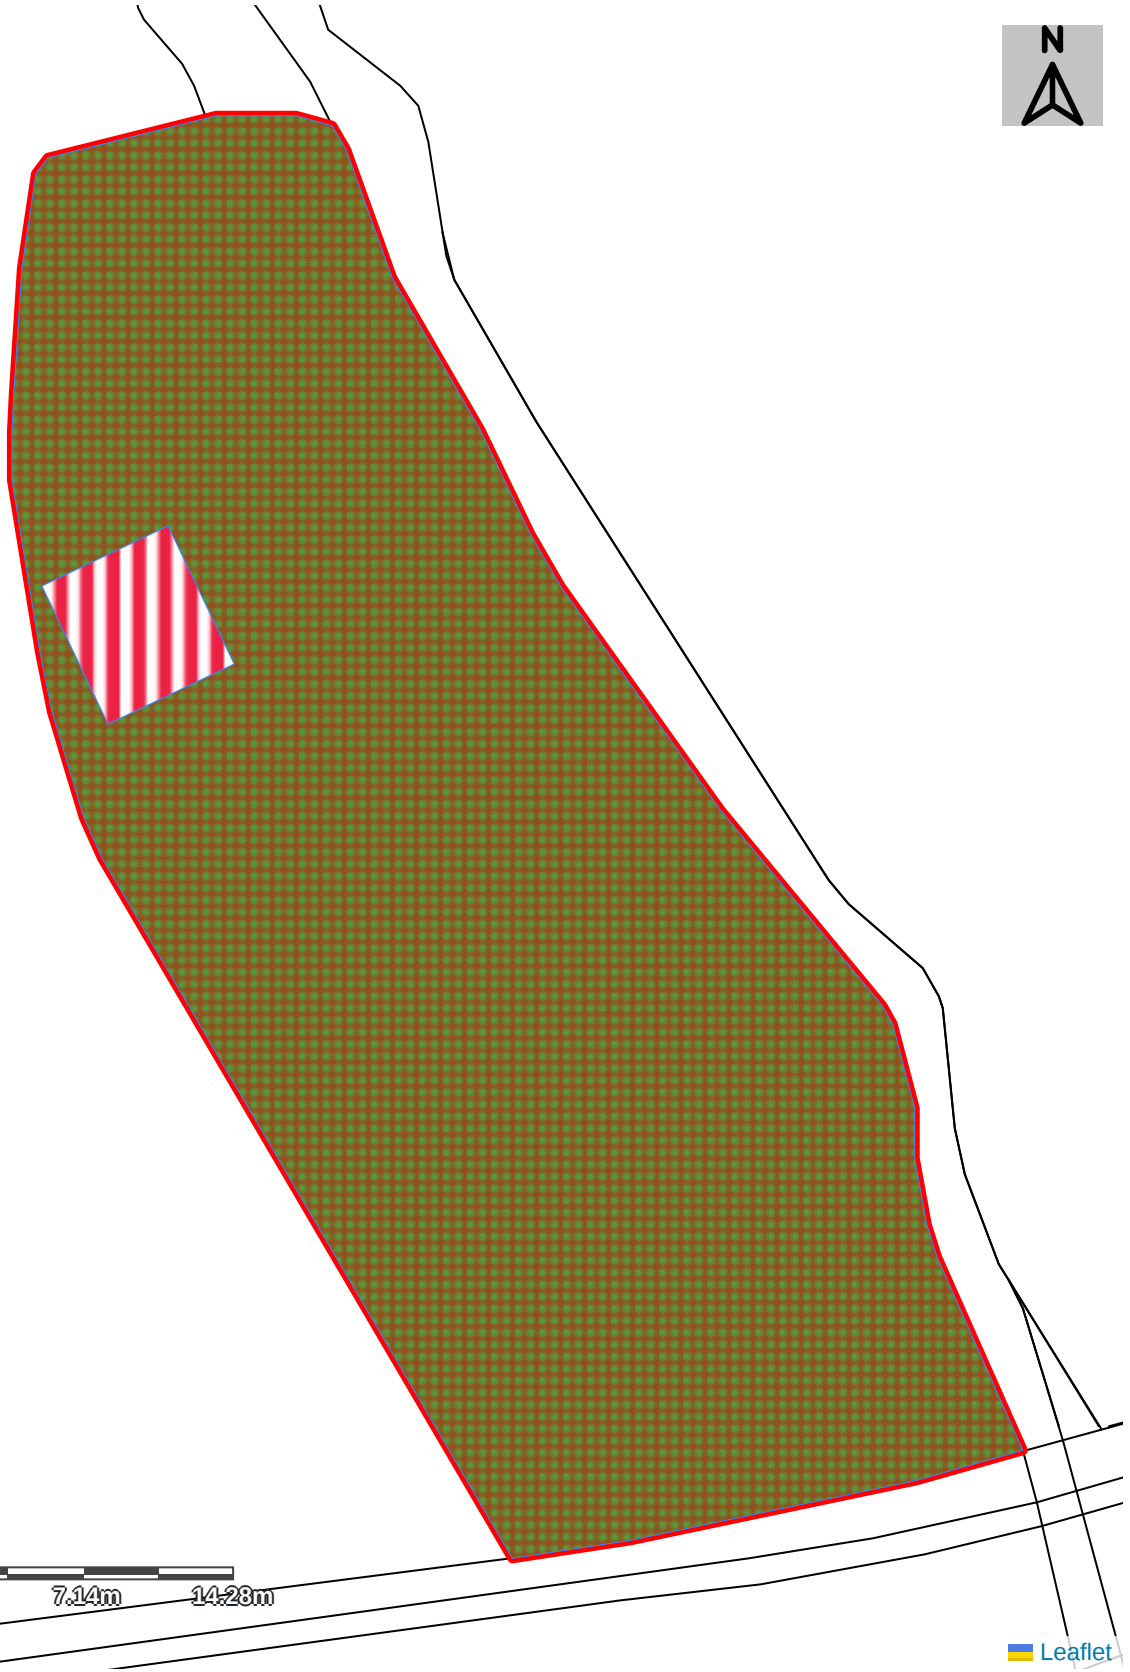

Pre-Development Plan Baseline Map

0m 7.14m 14.28m
1:357

 Leaflet

**Post-Development Plan
Post-Development Map**

0m 7.14m 14.28m
1:357

Leaflet

Onsite Habitat Plan | Symbology

All symbology based on UKHAB recommendations.

Colour Code	Habitat Description
	Other woodland; mixed
	Developed land; sealed surface
	Enhanced Area (Overlay)

**Post-Development Plan
Post-Development (Per Habitat)**

Area-Baseline

Ref	Colour Code	Habitat Description
1		Other woodland; mixed
2		Developed land; sealed surface