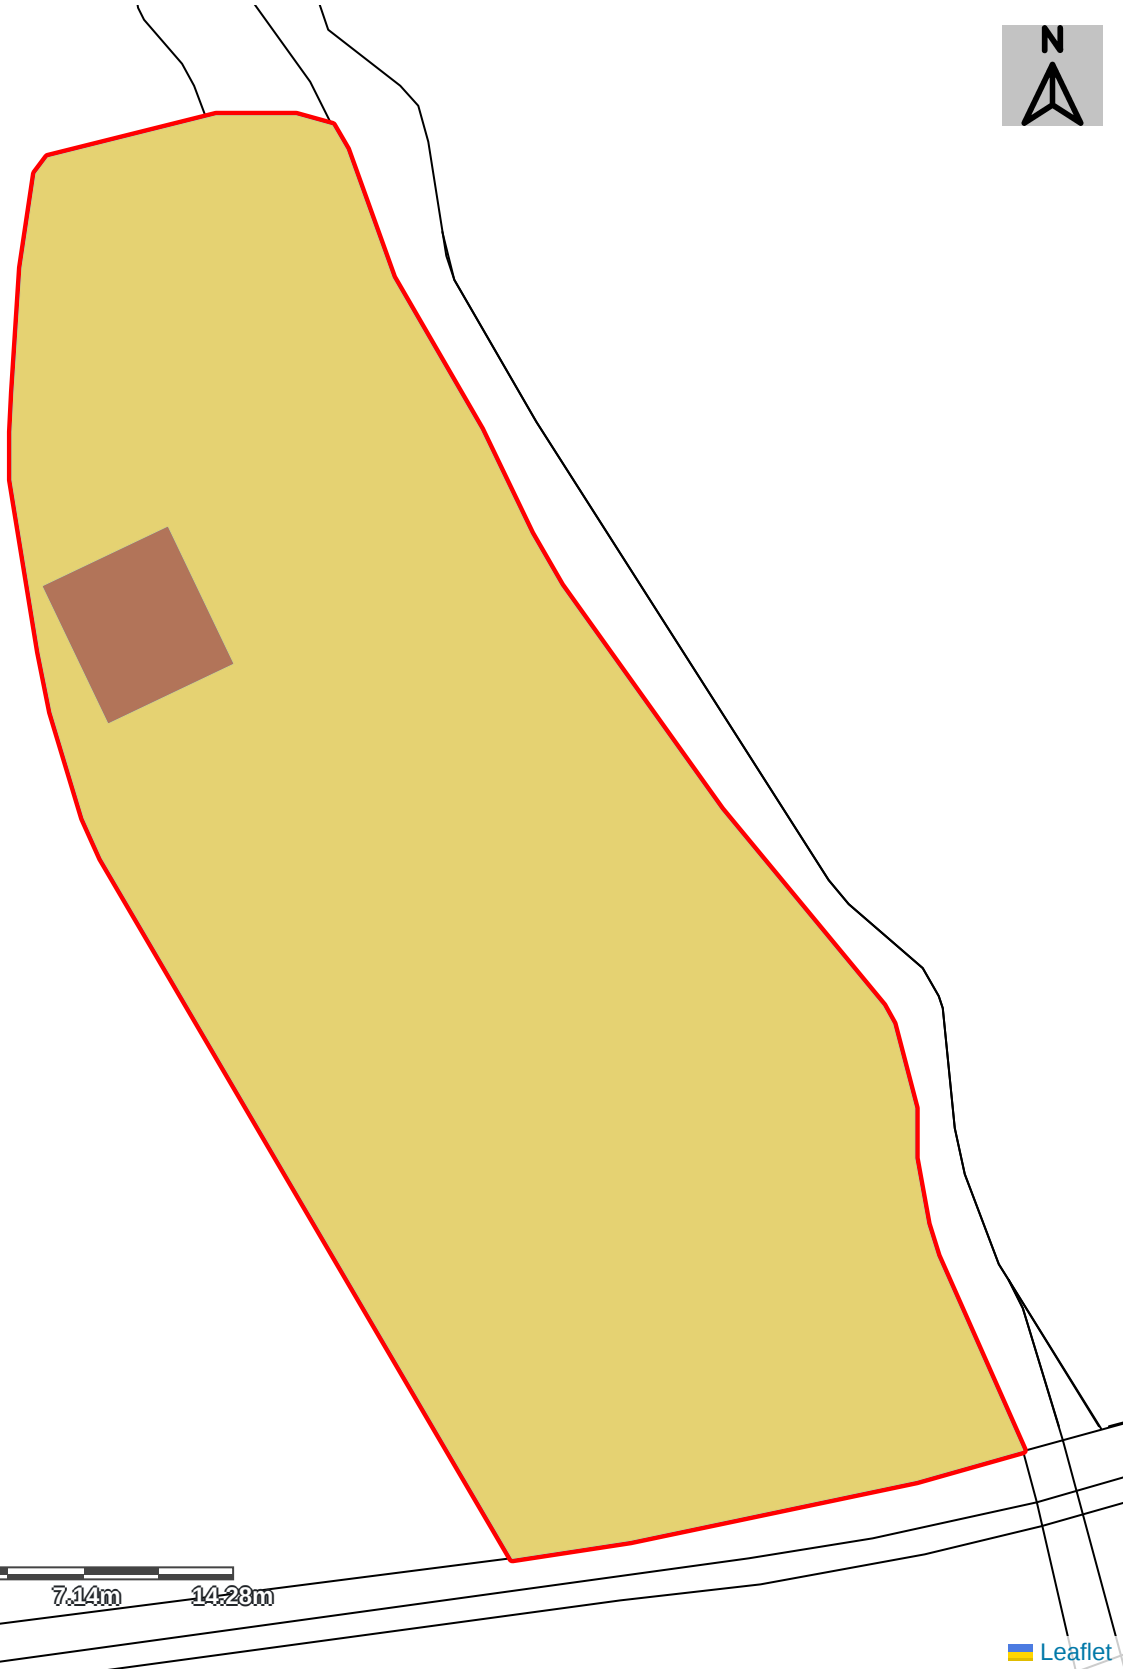

Pre-Development Plan Baseline Map

0m 7.14m 14.28m
1:357

 Leaflet

**Post-Development Plan
Post-Development Map**

0m 7.14m 14.28m
1:357

Leaflet

Onsite Habitat Plan | Symbology

All symbology based on UKHAB recommendations.

Colour Code	Habitat Description
	Other woodland; mixed
	Developed land; sealed surface
	Enhanced Area (Overlay)

**Post-Development Plan
Post-Development (Per Habitat)**

Area-Baseline

Ref	Colour Code	Habitat Description
1		Other woodland; mixed
2		Developed land; sealed surface