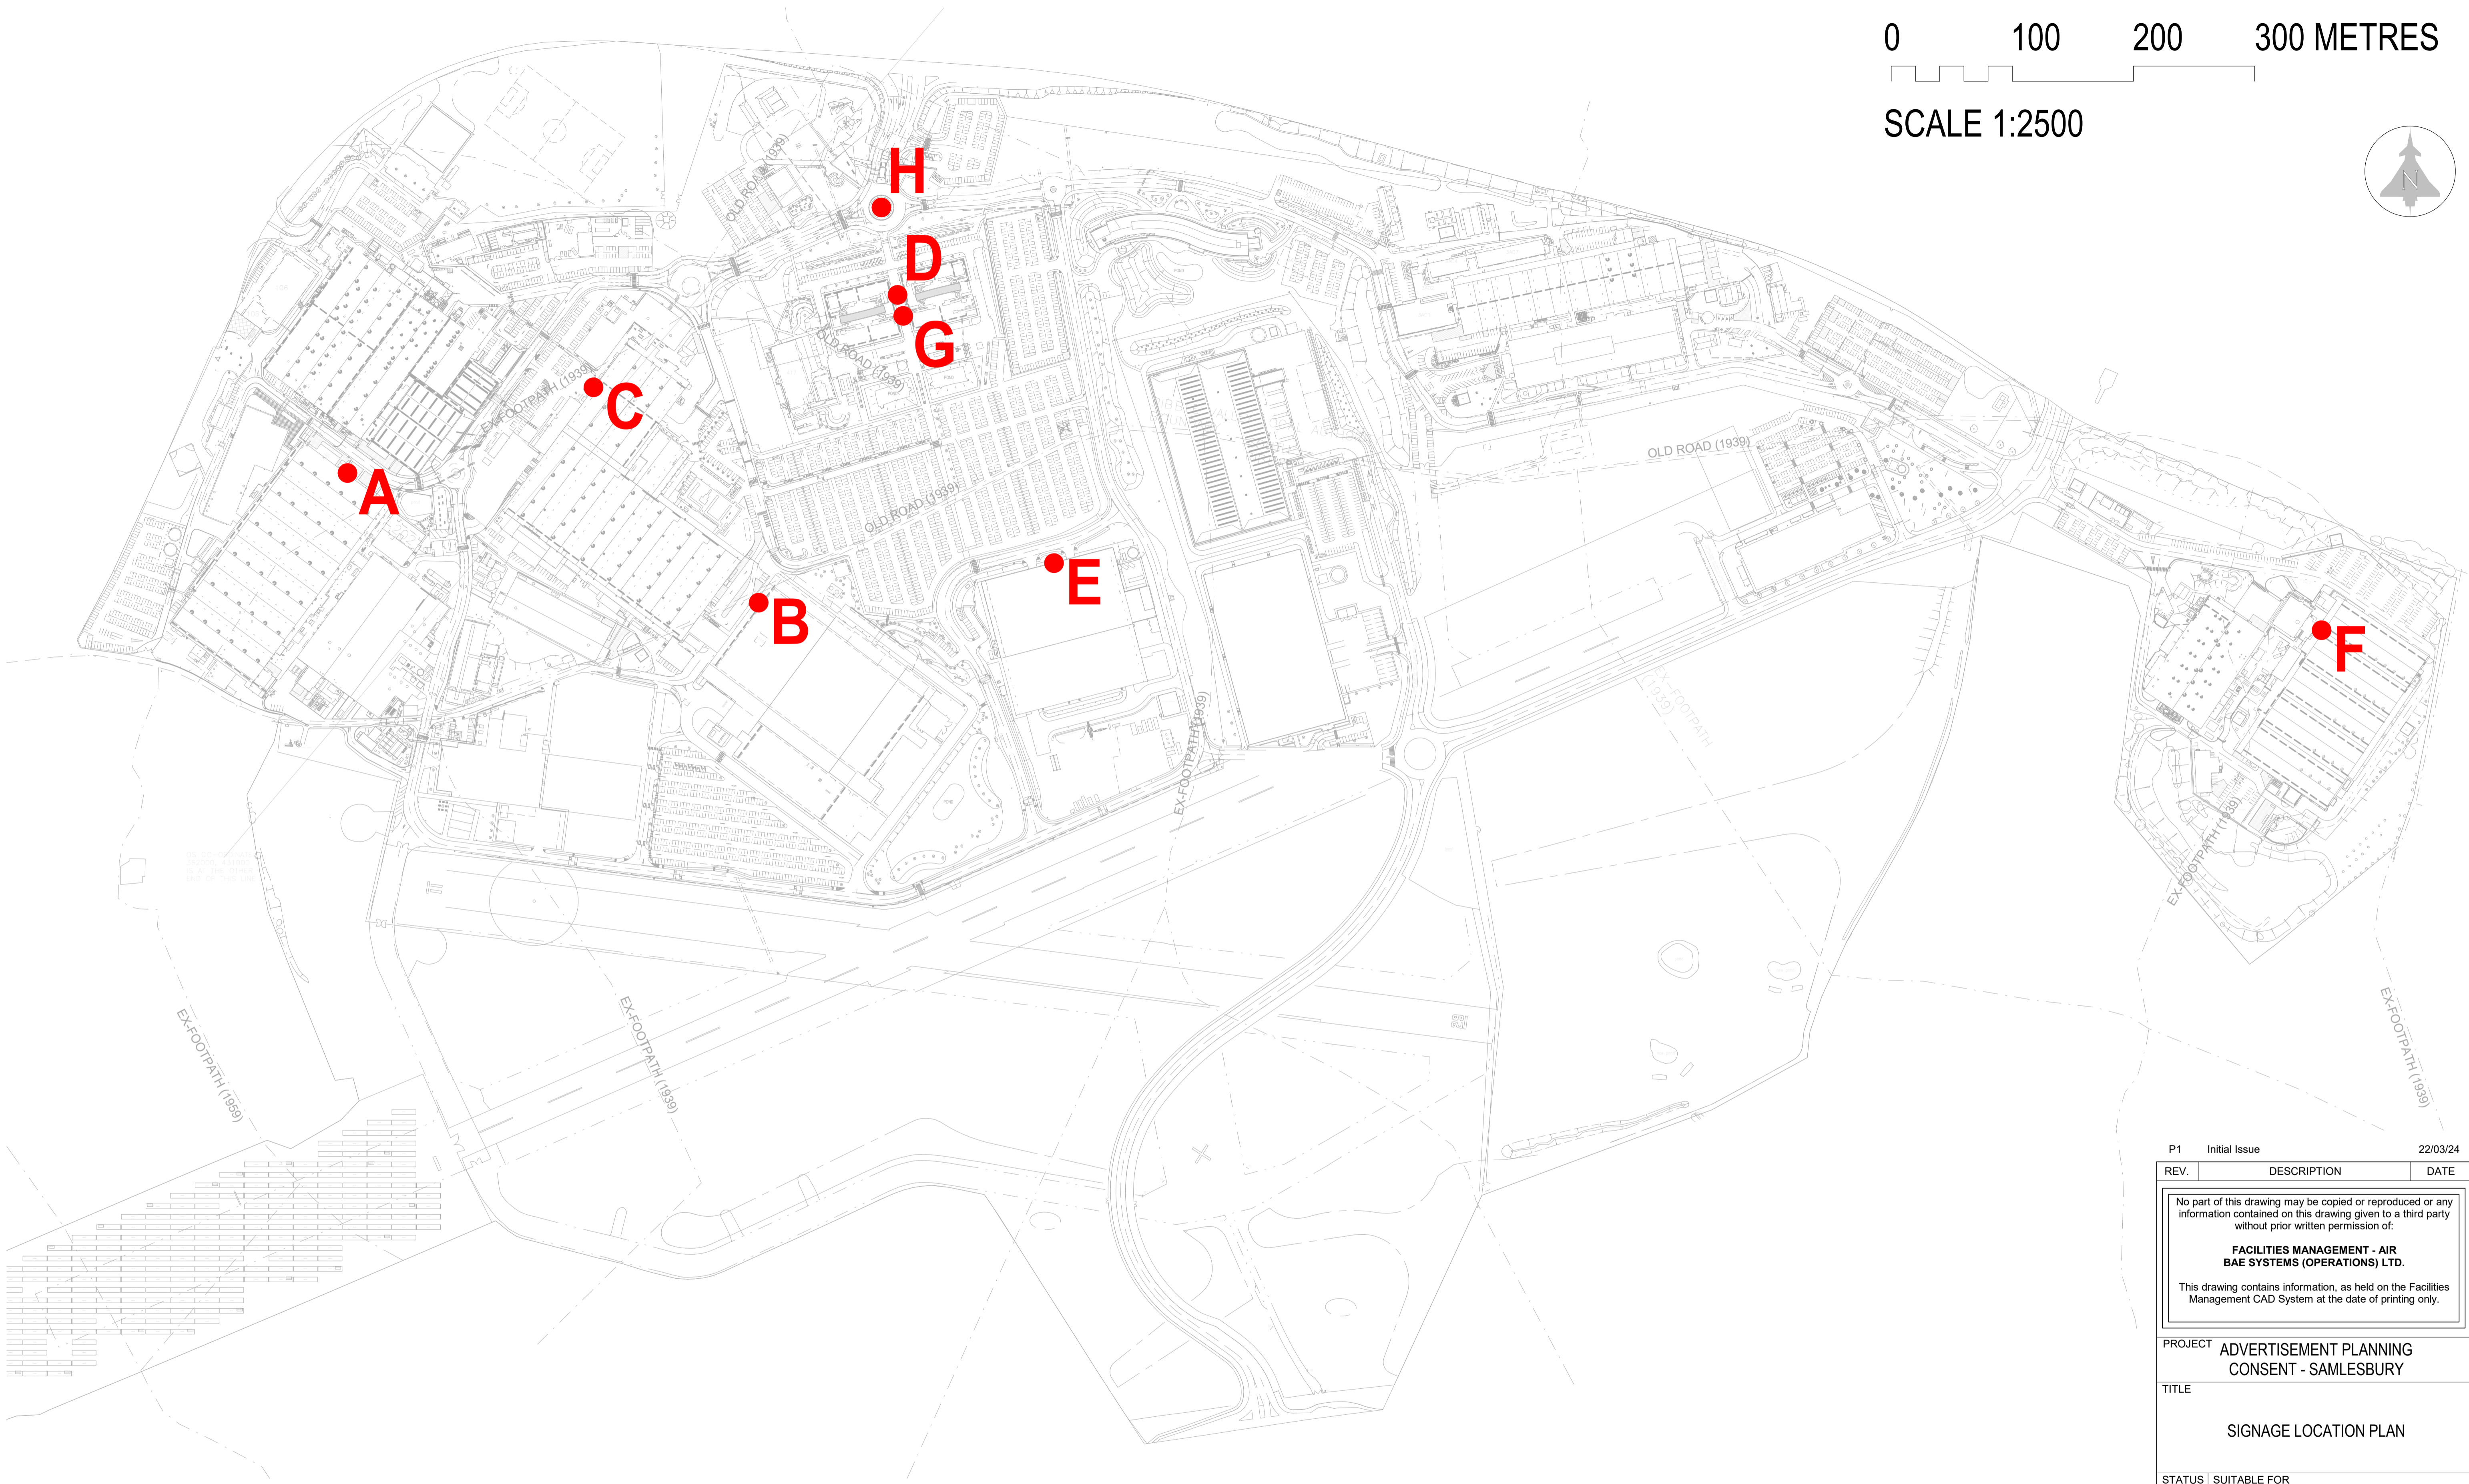

0 100 200 300 METRES

SCALE 1:2500

SIGNAGE LOCATION PLAN

P1 Initial Issue 22/03/24

REV.	DESCRIPTION	DATE
P1	Initial Issue	22/03/24

No part of this drawing may be copied or reproduced or any information contained on this drawing given to a third party without prior written permission of:

**FACILITIES MANAGEMENT - AIR
BAE SYSTEMS (OPERATIONS) LTD.**

This drawing contains information, as held on the Facilities Management CAD System at the date of printing only.

PROJECT ADVERTISEMENT PLANNING
CONSENT - SAMLESBURY

TITLE

SIGNAGE LOCATION PLAN

STATUS SUITABLE FOR
S2 INFORMATION

SCALE (@ A1)	DRAWN	CHECKED	DATE
1 : 2500	GL	LM	24/03/2022

DRAWING NUMBER	REV
22W0051-BAE-000-ZZ-DR-K-006	P1

Facilities Management - Air

BAE SYSTEMS PLC
SAMLESBURY AERODROME
BALDERSTONE
BLACKBURN
LANCASHIRE
BB2 7LP
Tel: 03300 476166