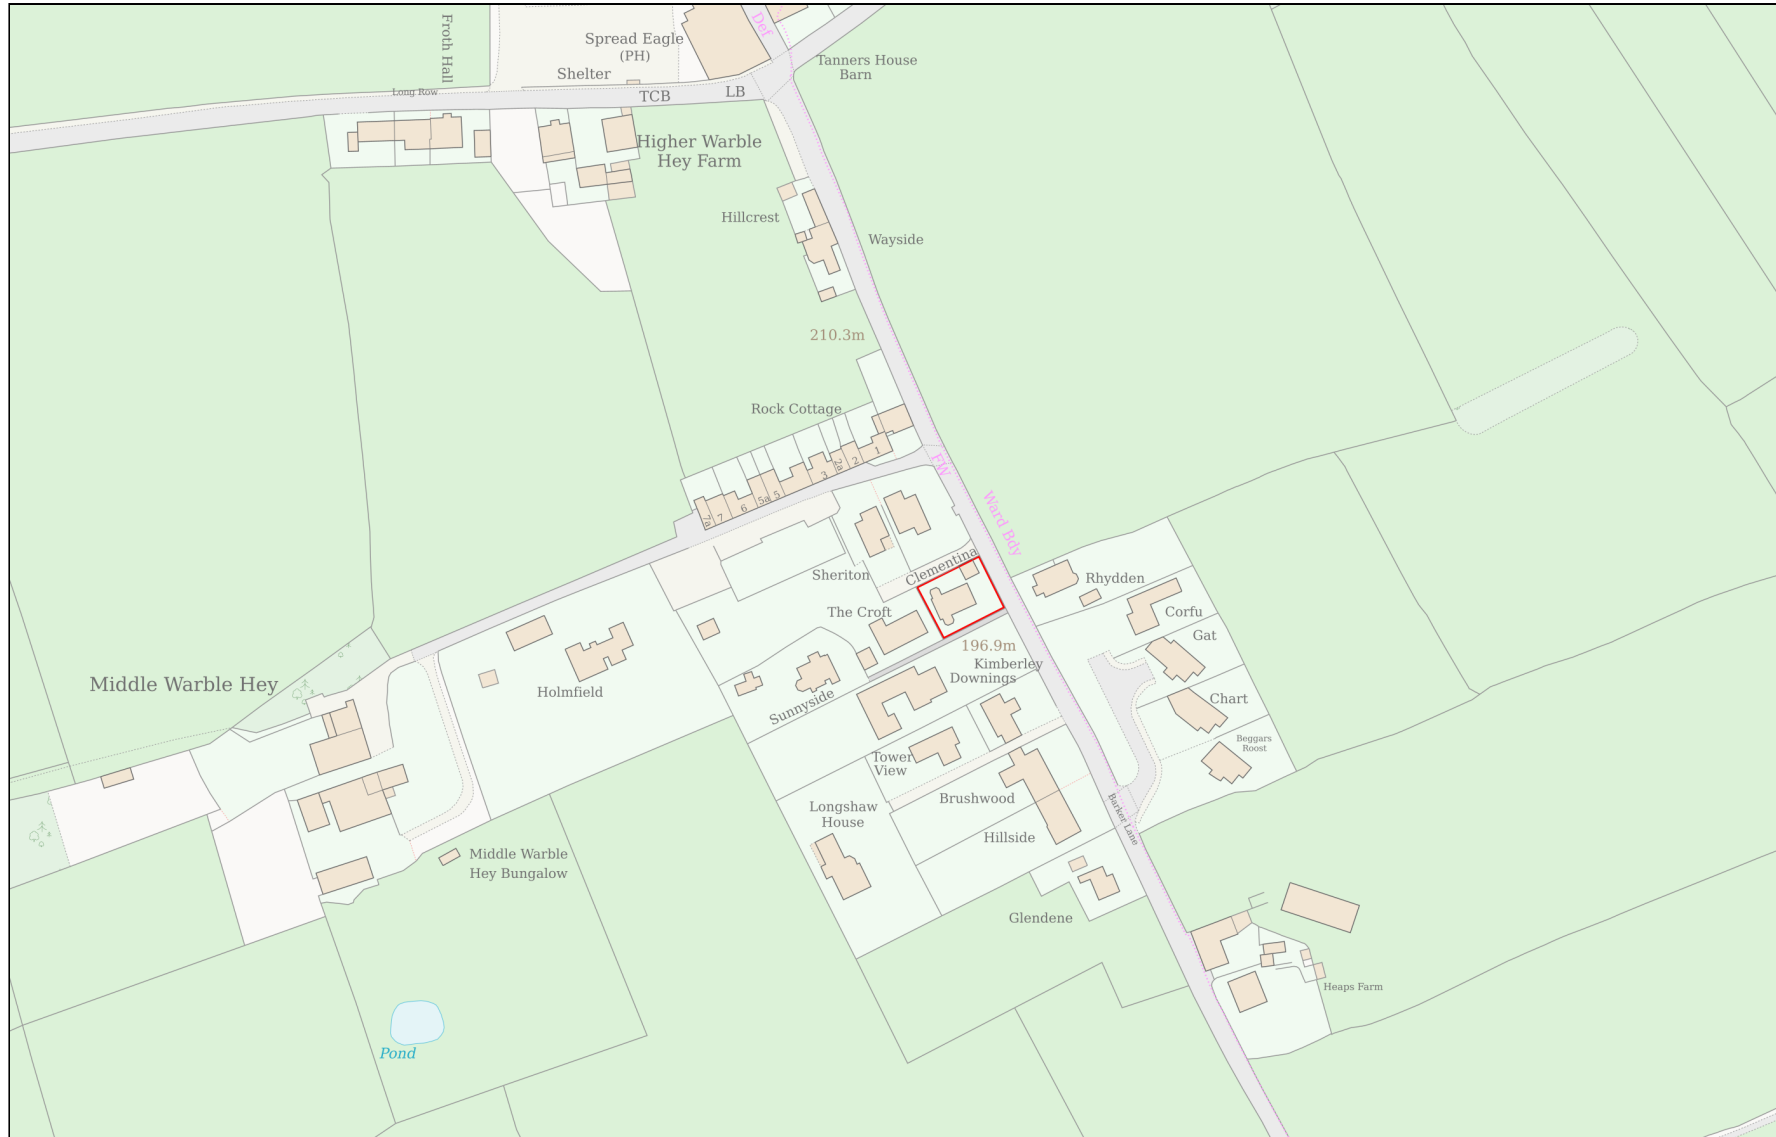

Location Plan

Site Address: Clementina, Barker Lane, Mellor, BB2 7EE

Date Produced: 31-Mar-2025

Scale: 1:2500 @A4

Planning Portal Reference: PP-13909126v1