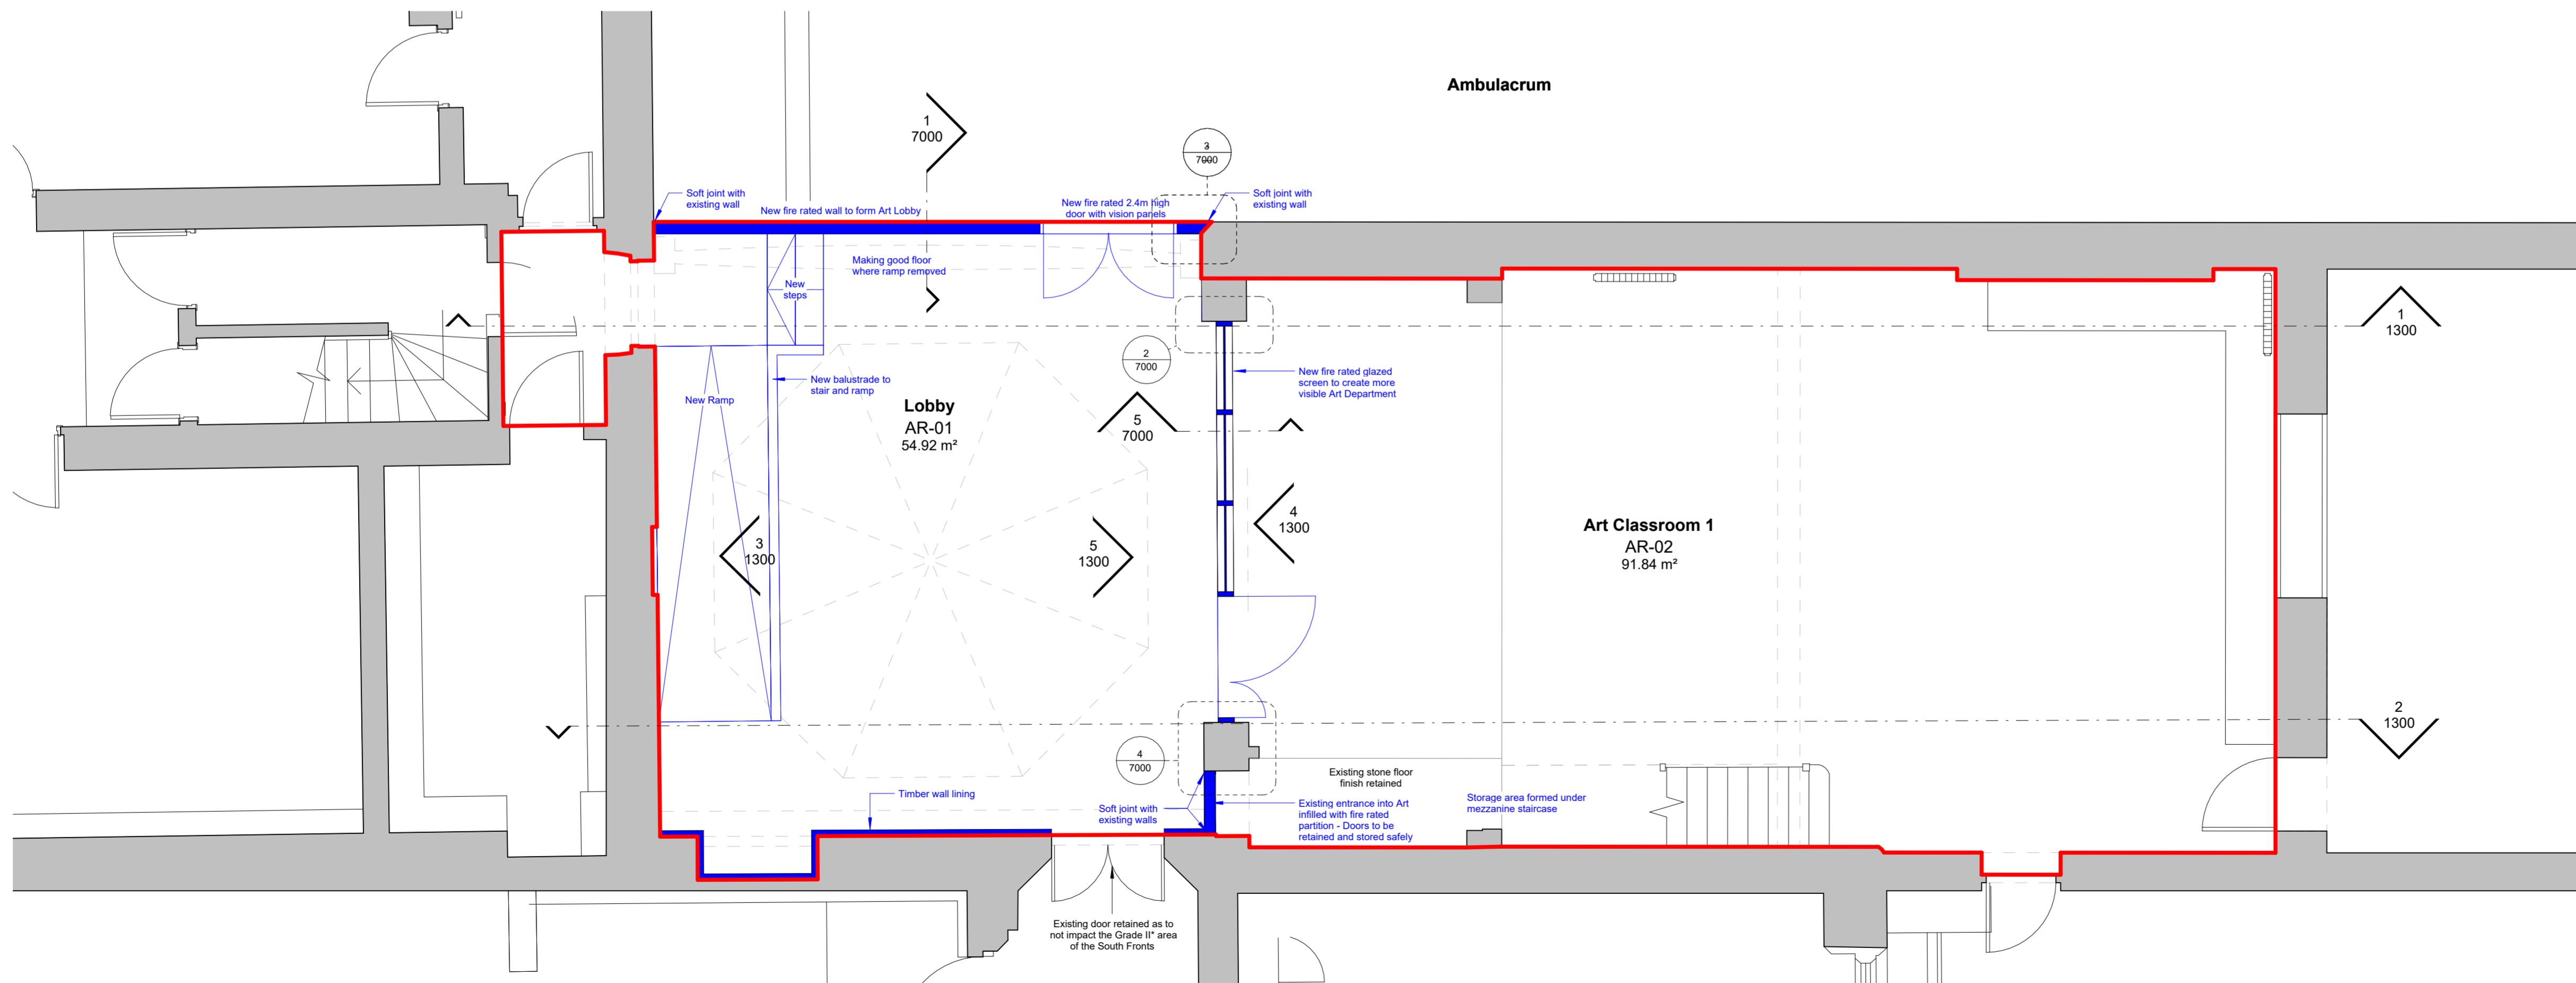

1 | Proposed Art Ground Floor

P03	16/04/2025	Listed Building Consent	RL TF
P02	11/04/2025	LB Drawing Pack 01	RL TF
P01	31/03/2025	Plans - First Release to DT	TF
Rev	Date	Description	Drawn / Checked

Project name

Art and Design
Stonyhurst College

Drawing number

4077A - LB - ZZ - ZZ - D - A - 1200 **P03**

Drawing

Proposed Floor Plans - Art

Purpose of issue

LBC

Scale

1 : 50 @ A1

Client

Stonyhurst College

London
Thane Studios
2-4 Thane Villas
London N7 7PA
+44 (0)20 7275 7676

Manchester
Eastgate
2 Cadee Street
Manchester M3 4LZ
+44 (0)161 668 8740

Levitt Bernstein
levittbernstein.co.uk