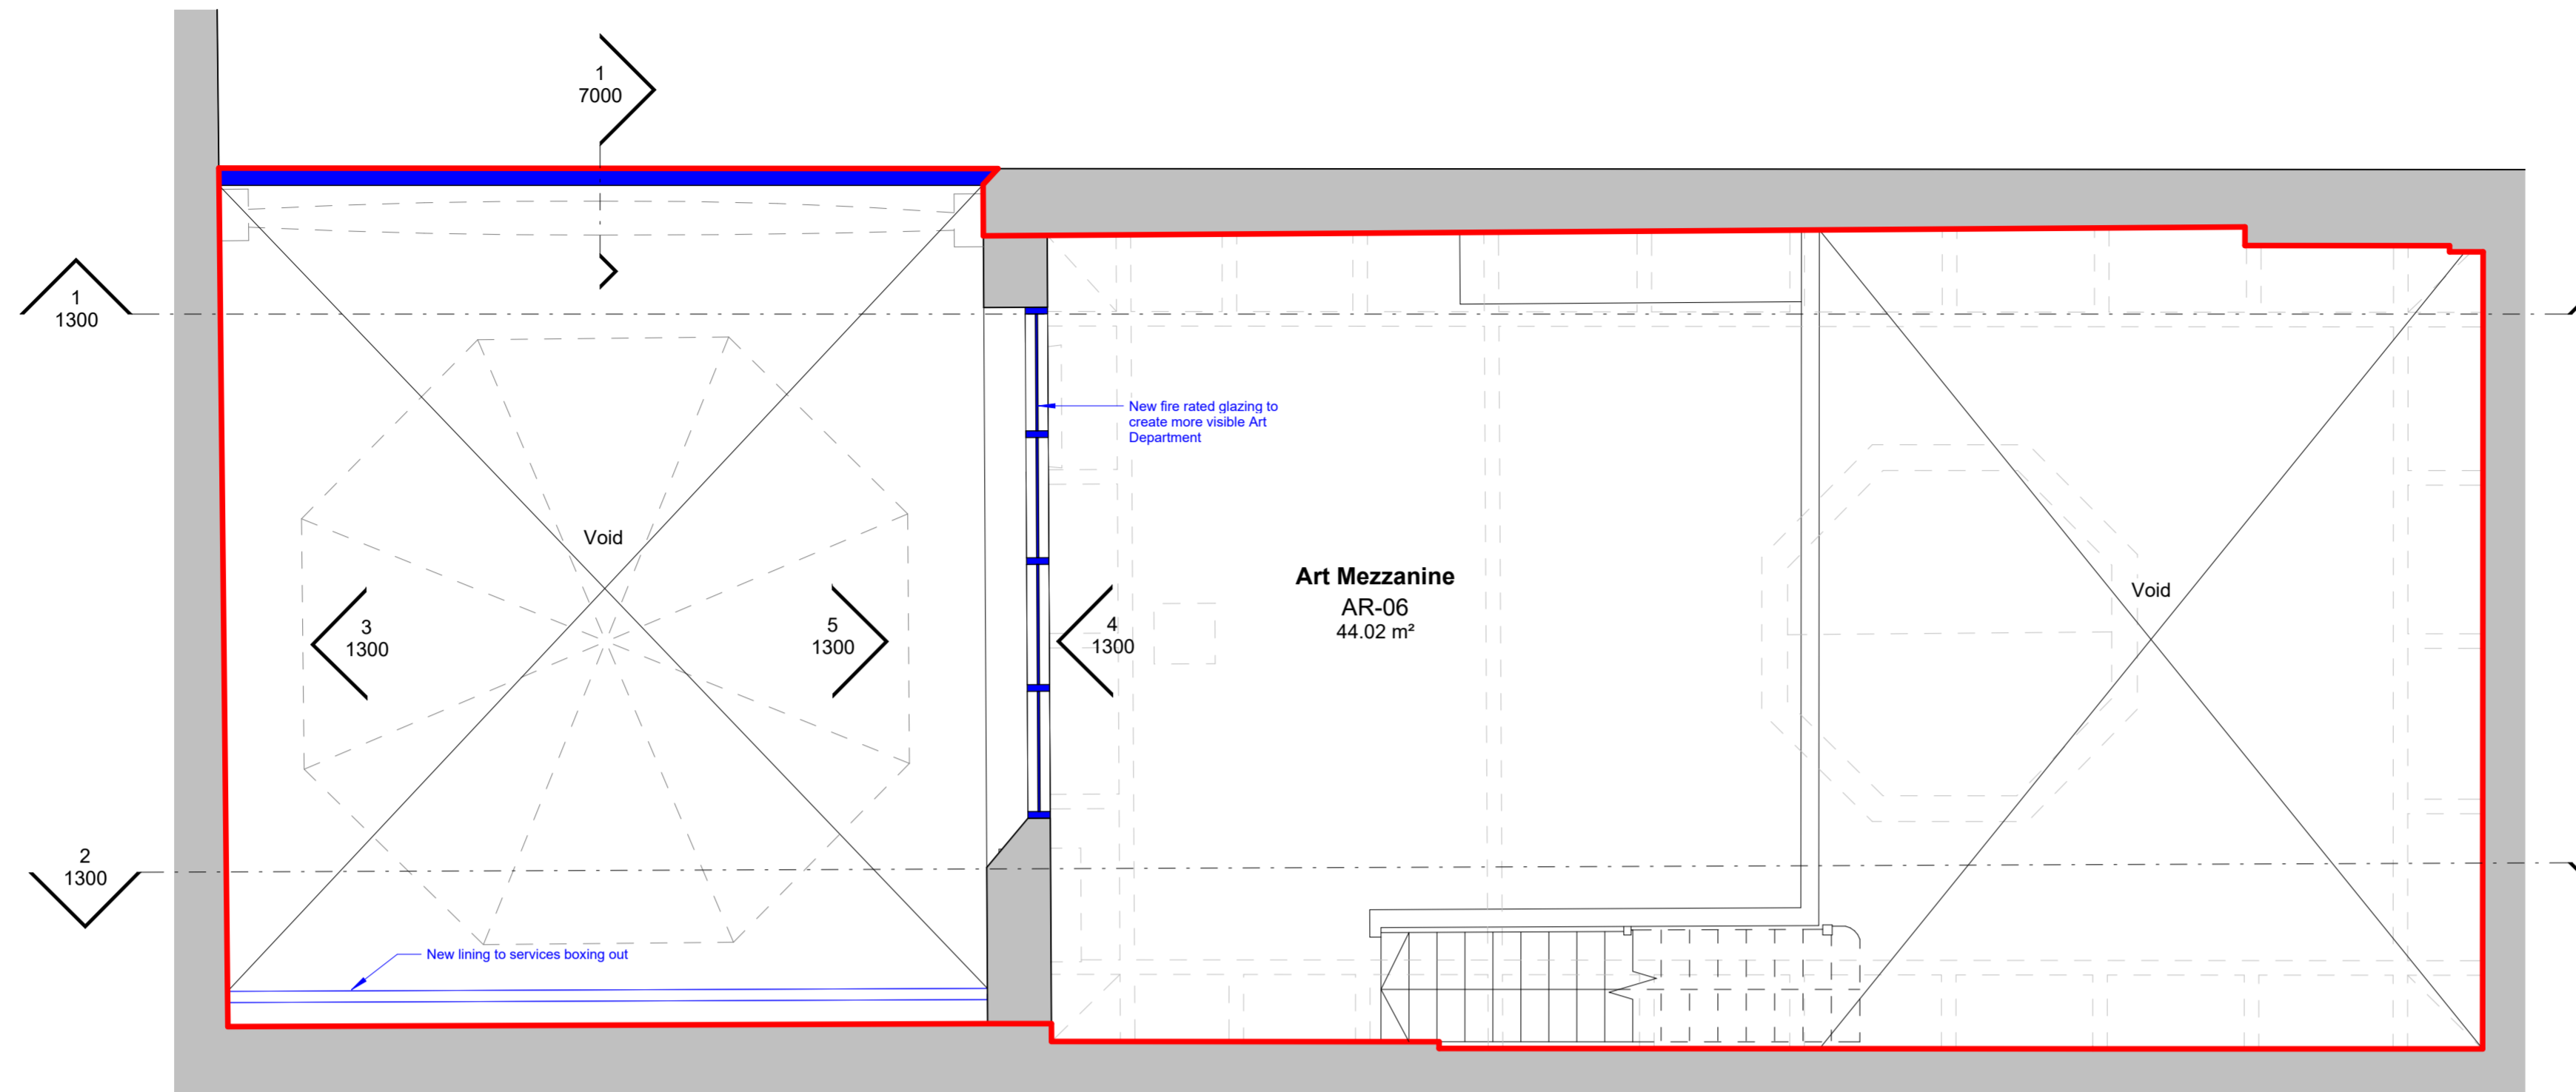

Notes

This is not a construction drawing, it is unsuitable for the purpose of construction and must on no account be used as such.

Note: This drawing has been prepared based on survey information provided by SEP Survey on 26.03.2025. Areas outside of the SEP Survey scope are assumed based on historic school layout information. All dimensions to be confirmed on site.

2 | Proposed Art Upper Floor