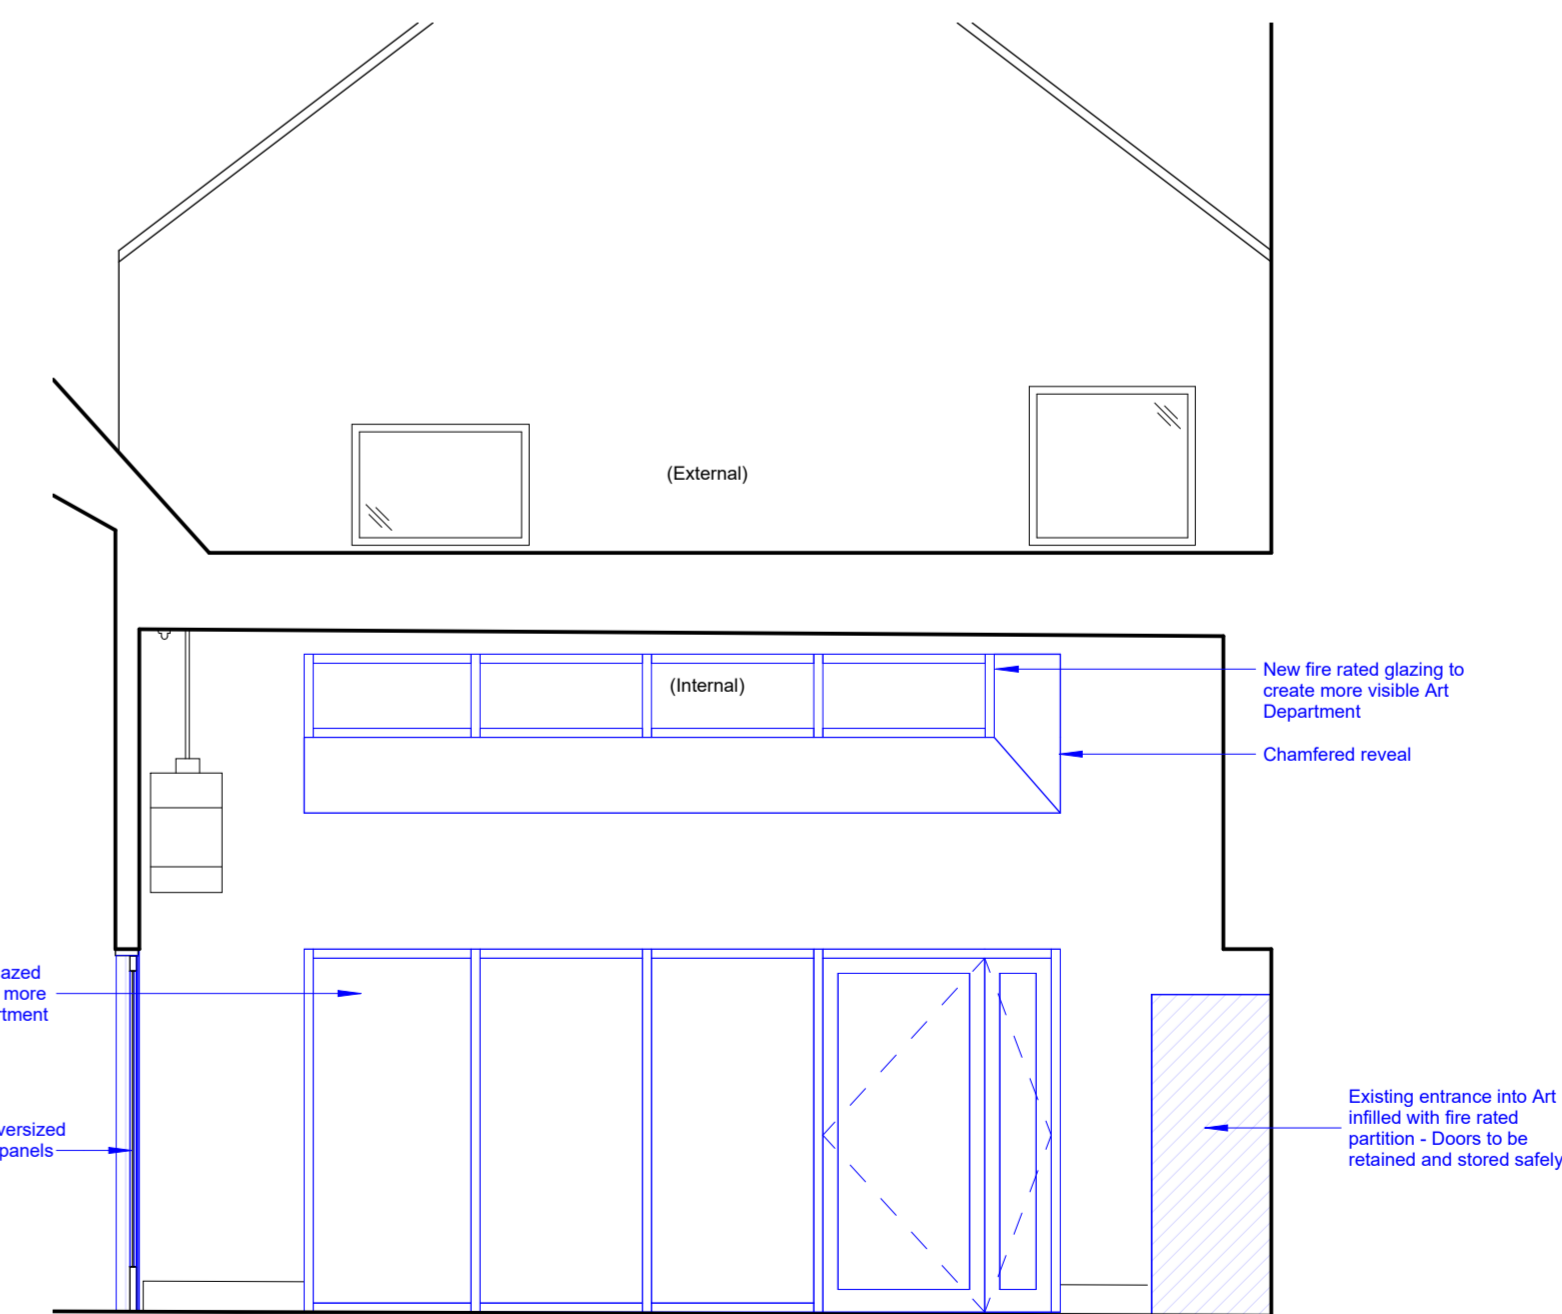

5 | East Elevation - Proposed Art Lobby

Notes

This is not a construction drawing, it is unsuitable for the purpose of construction and must on no account be used as such.

P02	16/04/2025	Listed Building Consent	RL TF
P01	11/04/2025	LB Drawing Pack 01	RL TF
Rev	Date	Description	Drawn / Checked

Project name

Art and Design
Stonyhurst College

Drawing number Rev

4077A - LB - ZZ - ZZ - D - A - 1300 **P02**

Drawing

Proposed Internal Elevations - Art

Purpose of issue

LBC

Scale First issue date

1 : 50 @ A1 11/04/25

Client

Stonyhurst College

London
Thane Studios
2-4 Thane Villas
London N7 7PA
+44 (0)20 7275 7676

Manchester
Eastgate
2 Castle Street
Manchester M3 4LZ
+44 (0)161 668 8740

Levitt Bernstein
levittbernstein.co.uk