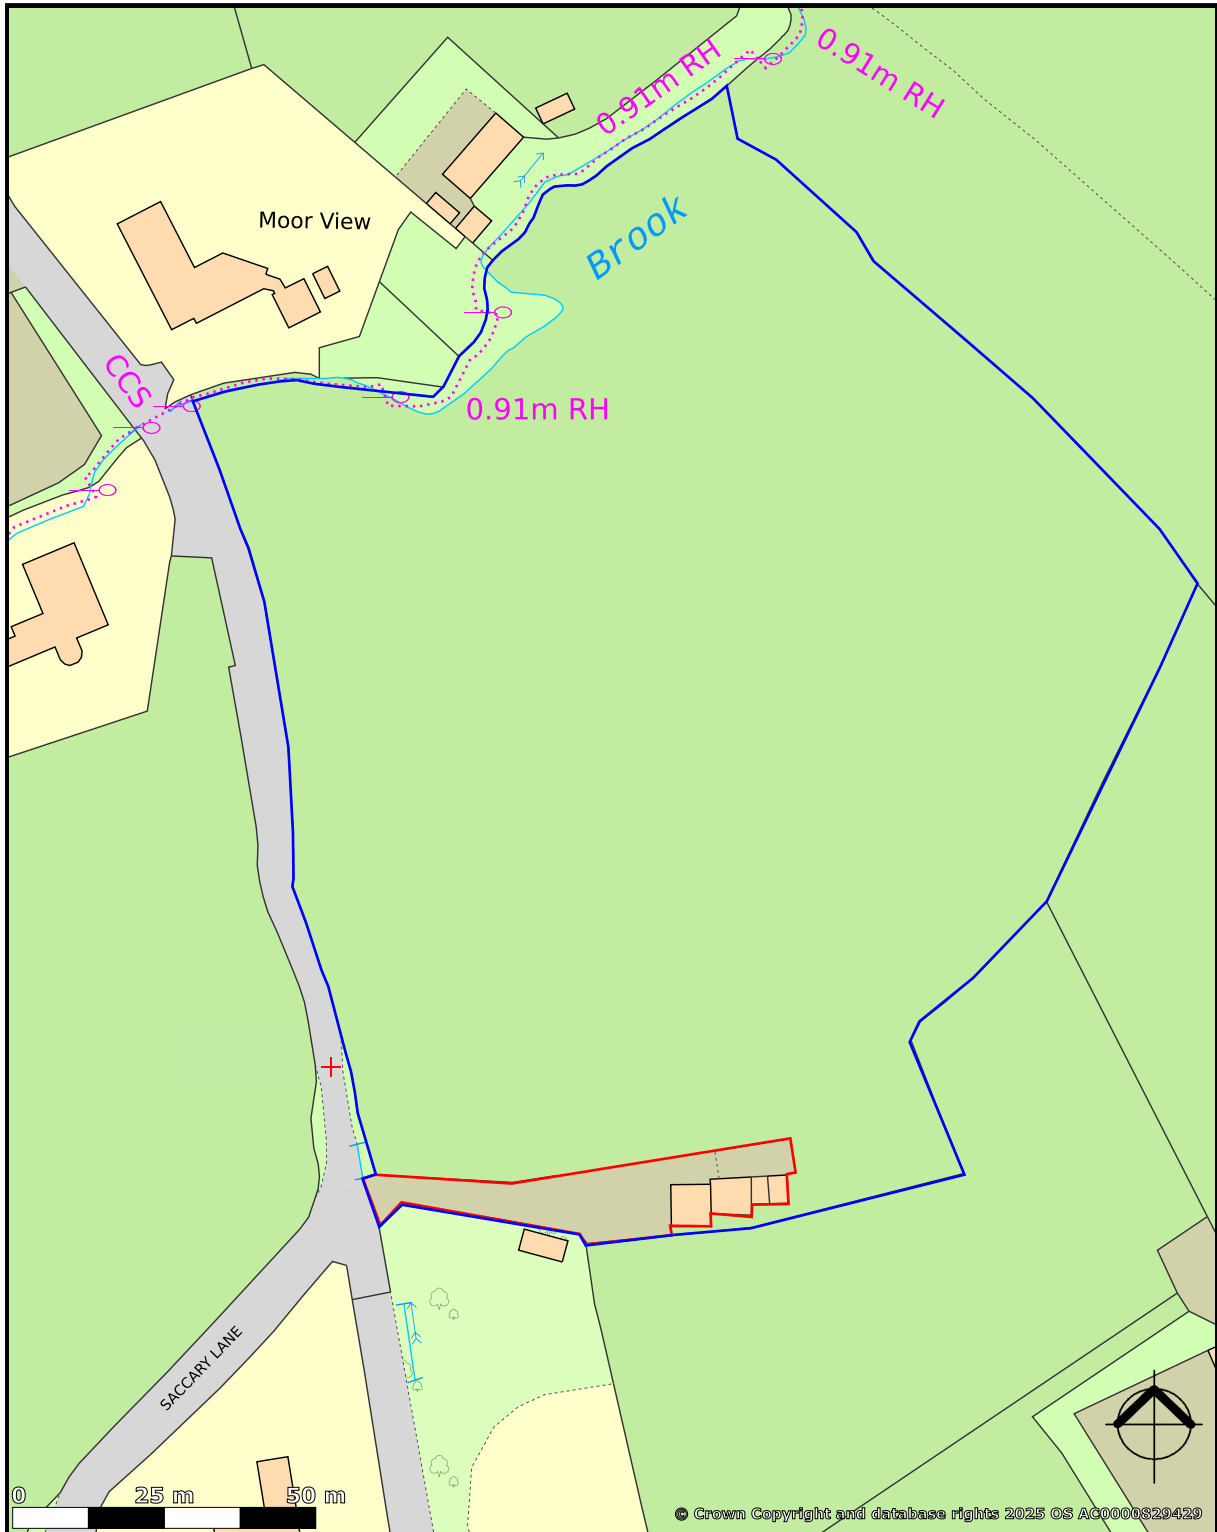

BANKS

Chartered Surveyors

Agricultural | Residential | Commercial

created on **edozo**

Plotted Scale - 1:1,250

Land East of Saccary Lane, Mellor, Blackburn, BB1 9DW