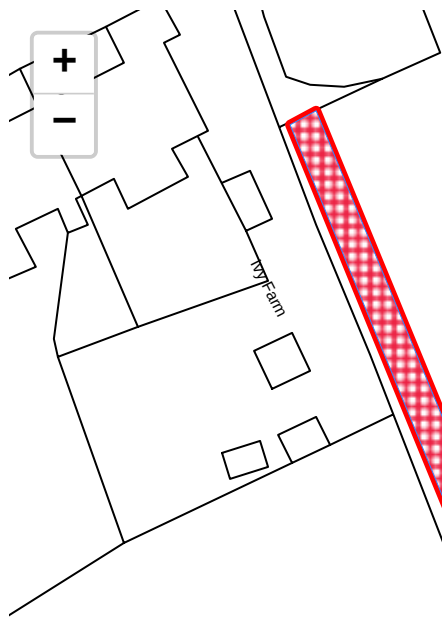

**Pre-Development Plan
Baseline Map**

**Post-Development Plan
Post-Development Map**

Leaflet

Onsite Habitat Plan | Symbology

All symbology based on UKHAB recommendations.

Colour Code	Habitat Description
	Artificial unvegetated, unsealed surface
	Urban rural tree
	Developed land; sealed surface

**Post-Development Plan
Post-Development (Per Habitat)**

Area-Baseline

Ref	Colour Code	Habitat Description
1		Artificial unvegetated, unsealed surface

Area-Intended-Works

Ref	Colour Code	Habitat Description
1		Developed land; sealed surface