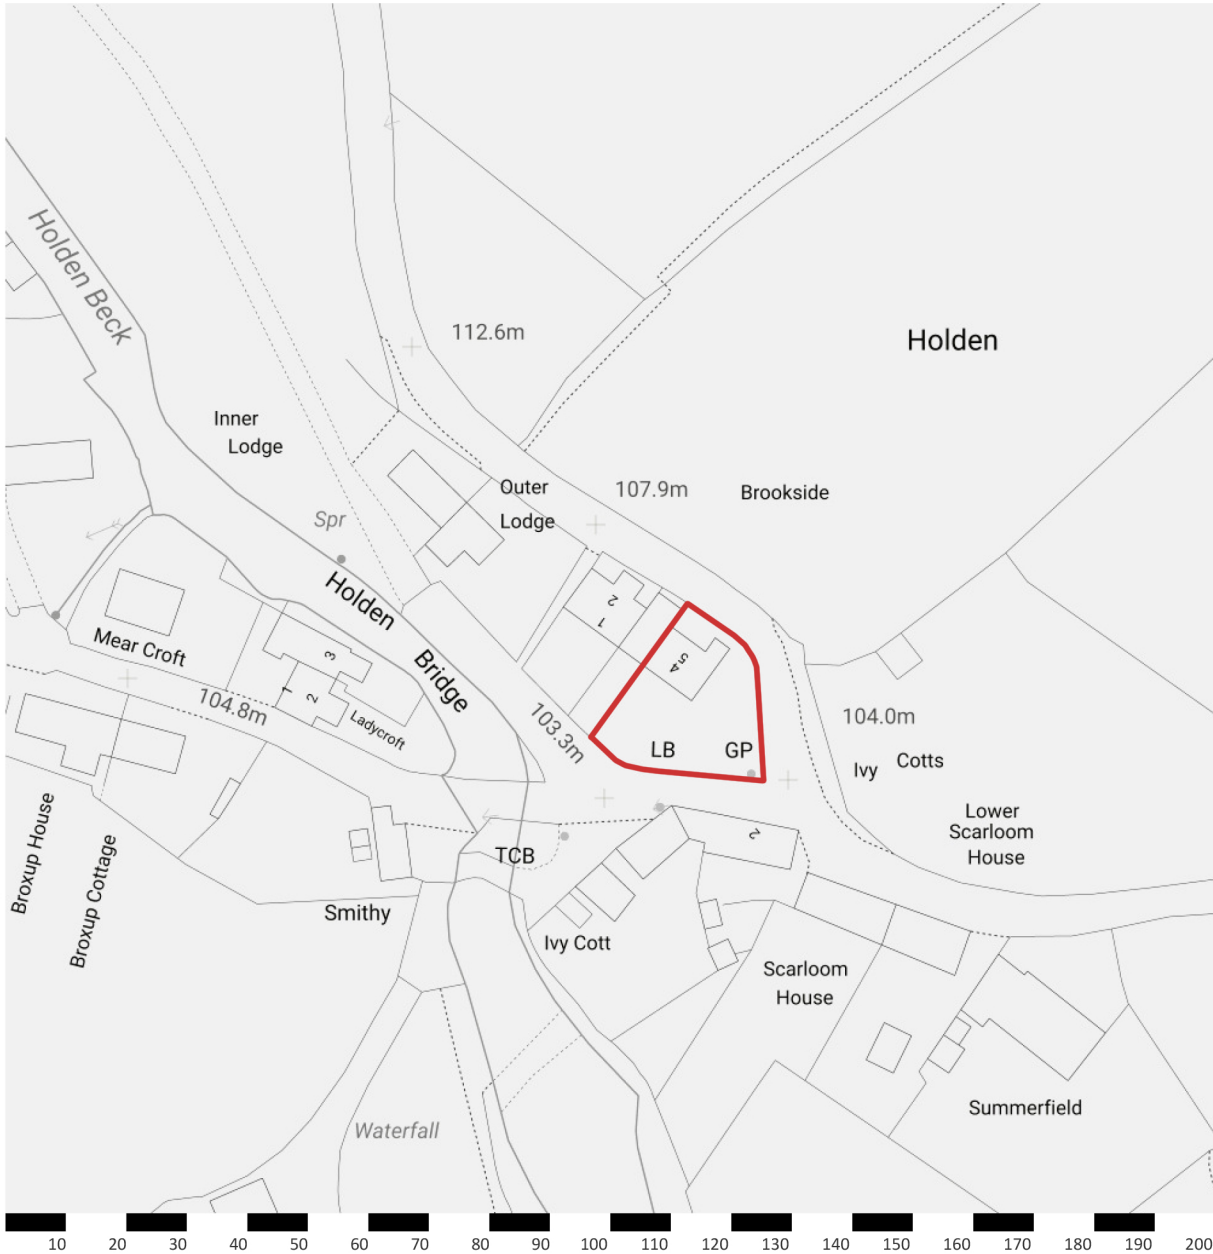

Location Plan

Address

4-5, BROOKSIDE, HOLDEN LANE, BOLTON BY BOWLAND, LANCASHIRE, BB7 4PE

Date

28/04/2025

Grid reference

377472, 449505

Scale: 1:1250 | Area: 4ha | Paper size: A4