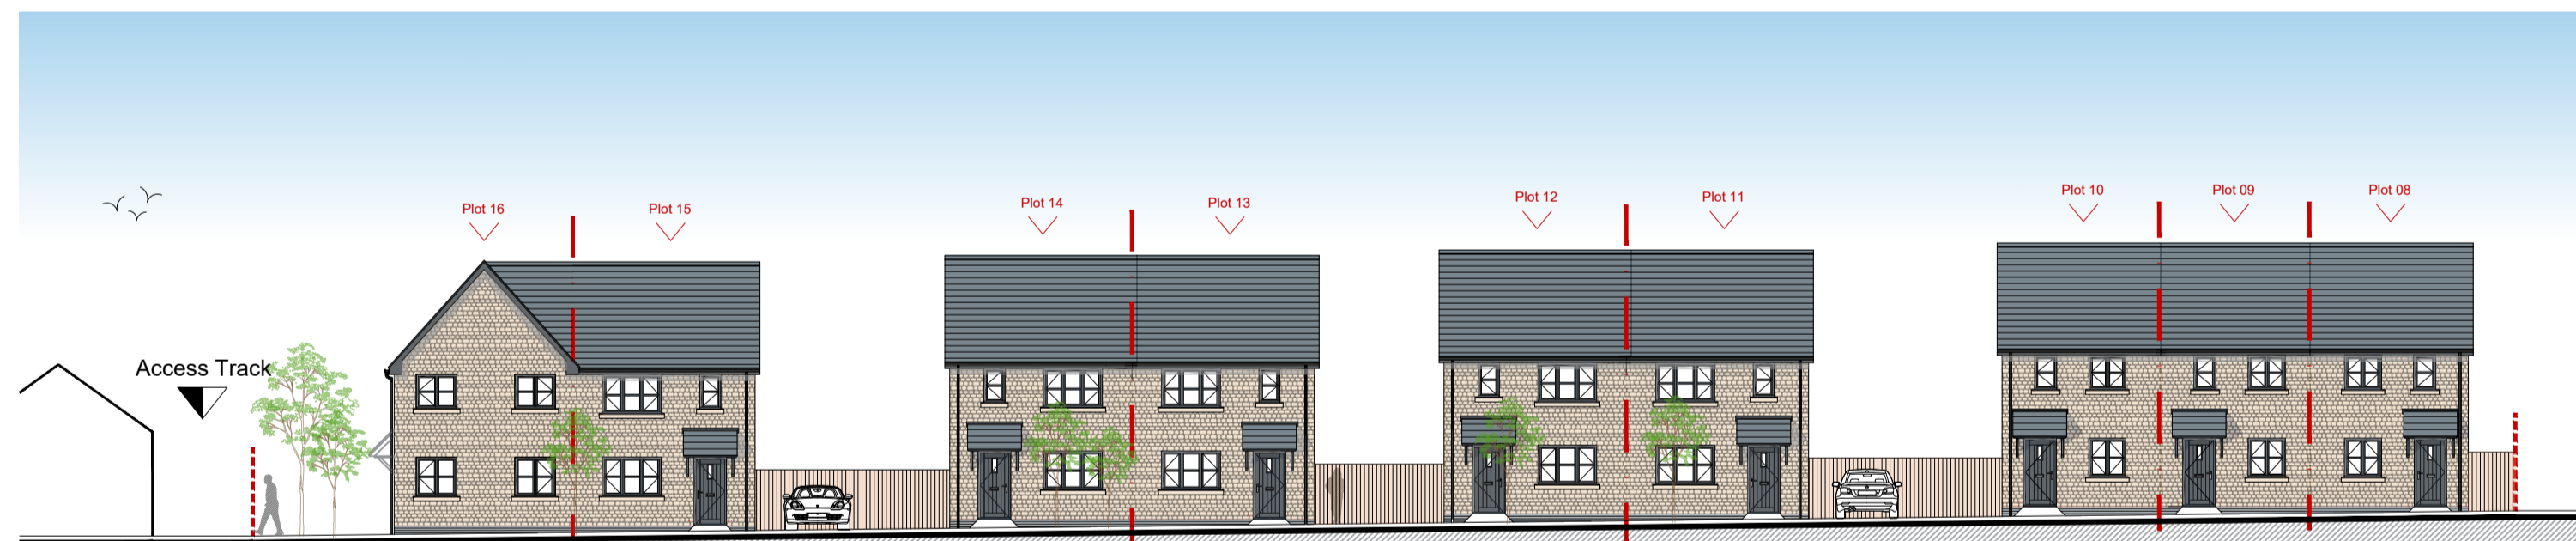

EXISTING STREET SCENE

STREET SCENE A-A

STREET SCENE B-B

SITE SECTION 1

KEY - NTS

Rev A Existing street scene added CC 14.05.25

PROJECT TITLE
PENDLE STREET, EAST SABDEN

DRAWING DETAIL
STREET SCENES & SITE SECTION

DRAWN	CC	DATE	04.02.25
CHECKED	-	SCALE	1:200@A1

DRAWING NUMBER	REVISION
PSES.P.SSSS.01	A