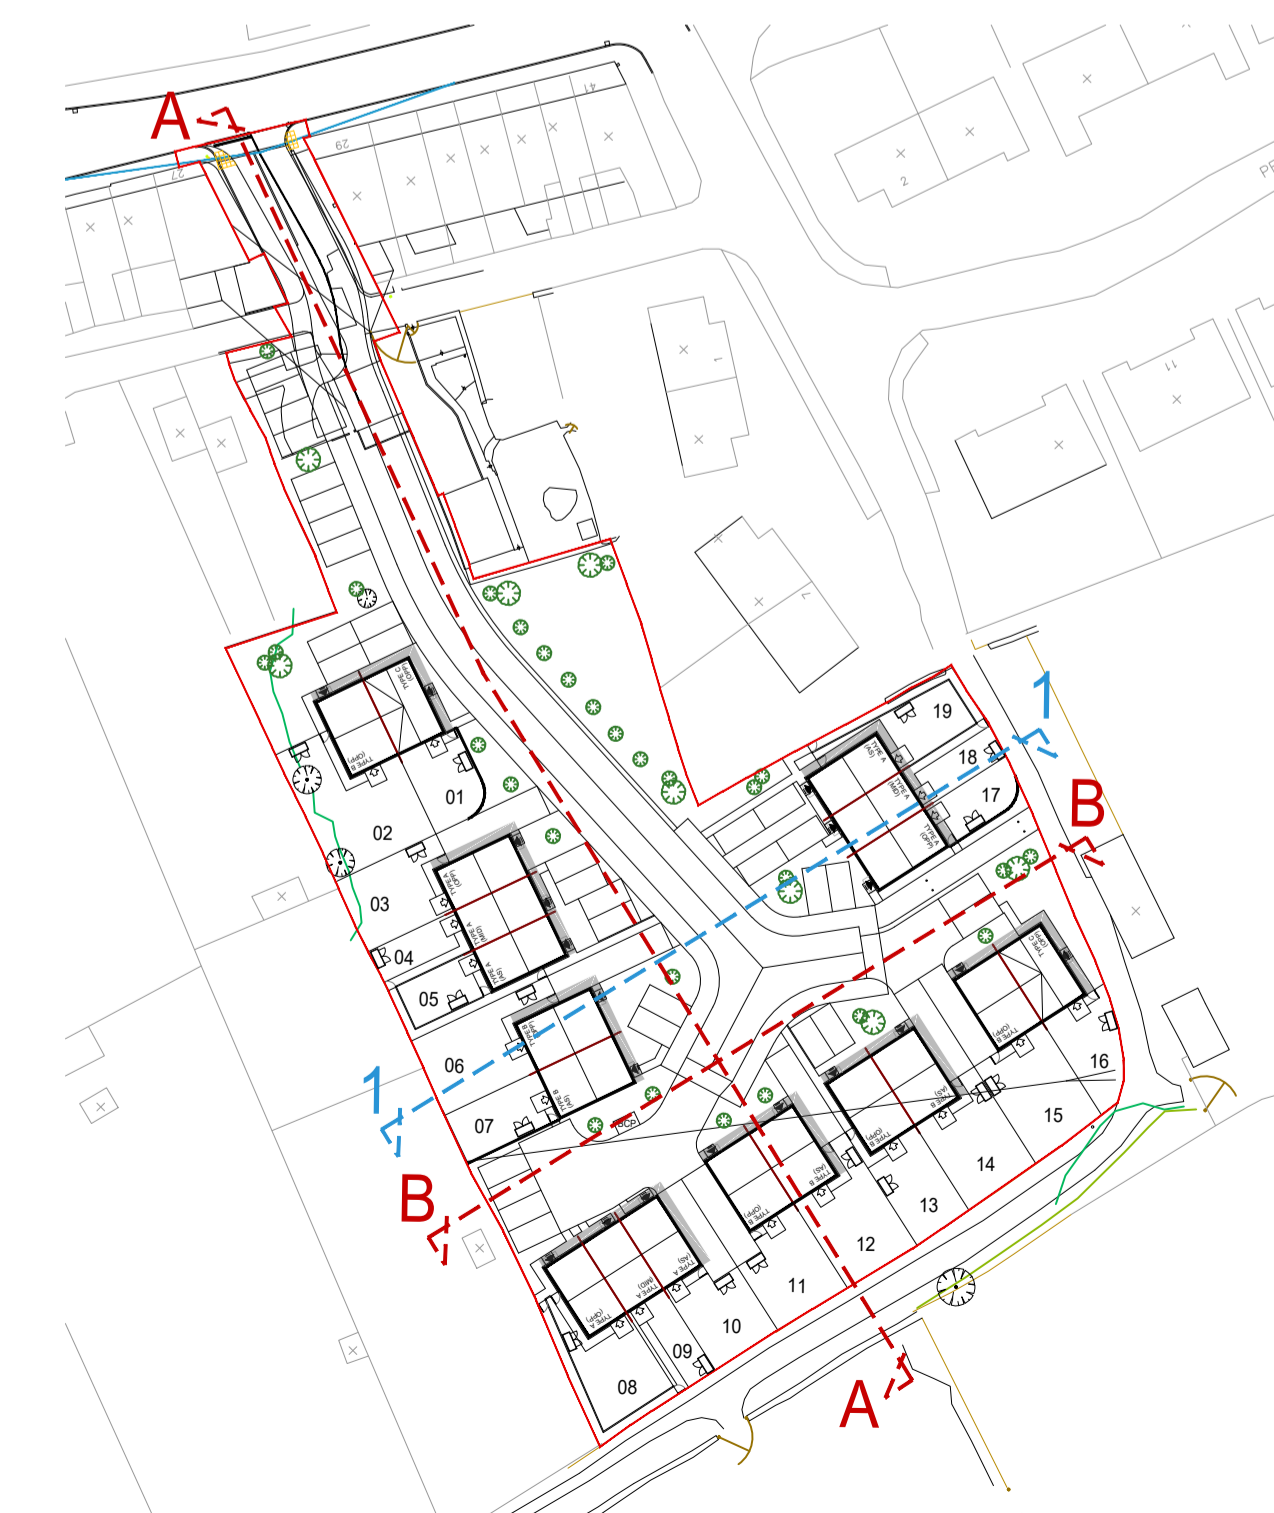

EXISTING STREET SCENE

STREET SCENE A-A

STREET SCENE B-B

SITE SECTION 1

KEY - NTS

Rev A Existing street scene added CC 14.05.25

PROJECT TITLE
PENDLE STREET, EAST SABDEN

DRAWING DETAIL
STREET SCENES & SITE SECTION

DRAWN	CC	DATE	04.02.25
CHECKED	-	SCALE	1:200@A1

DRAWING NUMBER	REVISION
PSES.P.SSSS.01	A